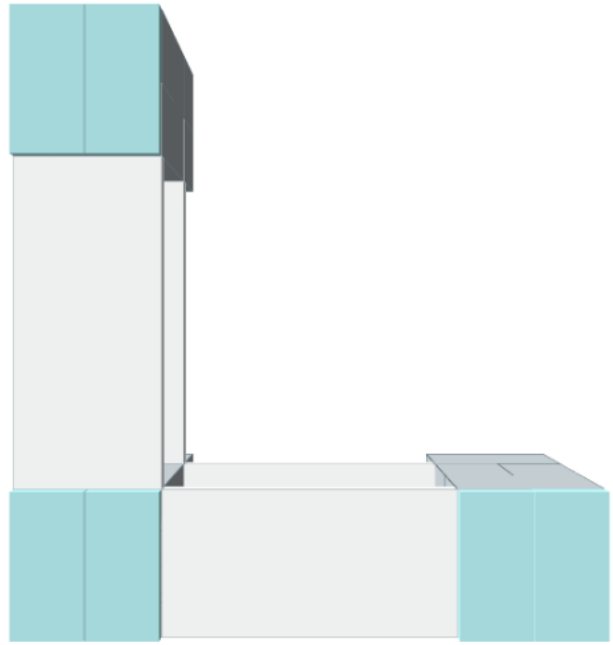

Model: 2 Level Corner Shelving Kit A
Designer: EverBlock Systems

FULL BLOCKS

Light Grey

18

Total**18****FINISHING CAP**

Light Blue

6

Total**6****HALF SHELF UNIT 36"**

White

2

Total**2****SHELF UNIT 36"**

White

2

Total**2**

Step #1

Full Block x 6 | Light Grey

Step #1

Full Block x 6 | Light Grey

Step #2

36" Shelf 2 x 1 | White
36" Shelf x 1 | White

Step #2

36" Shelf 2 x 1 | White
36" Shelf x 1 | White

Step #5

36" Shelf 2 x 1 | White
36" Shelf x 1 | White

Step #5

36" Shelf 2 x 1 | White
36" Shelf x 1 | White

Step #6

Full Cap x 6 | Light Blue