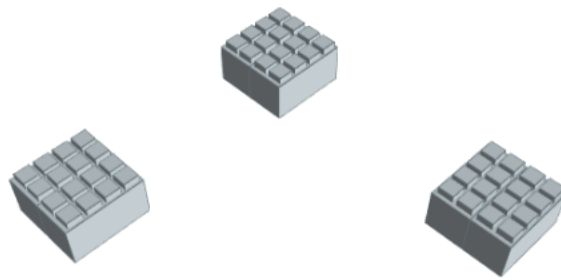

Model: 2 Level Corner Shelving Kit A
Designer: EverBlock Systems

FULL BLOCKS

Light Grey

18

Total**18****FINISHING CAP**

Light Blue

6

Total**6****HALF SHELF UNIT 36"**

White

2

Total**2****SHELF UNIT 36"**

White

2

Total**2**

Step #1

Full Block x 6 | Light Grey

Step #1

Full Block x 6 | Light Grey

Step #2

36" Shelf 2 x 1 | White
36" Shelf x 1 | White

Step #2

36" Shelf 2 x 1 | White
36" Shelf x 1 | White

Step #5

36" Shelf 2 x 1 | White
36" Shelf x 1 | White