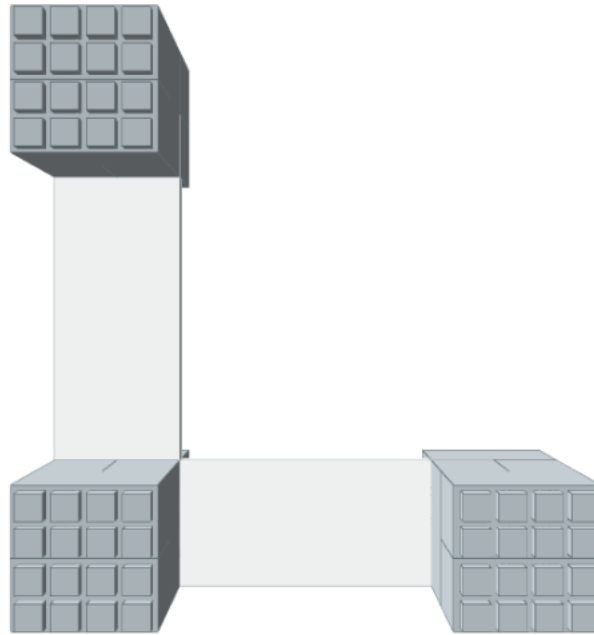

Model: 2 Level Corner Shelving Kit A
Designer: EverBlock Systems

FULL BLOCKS

Light Grey

18

Total**18****FINISHING CAP**

Light Blue

6

Total**6****HALF SHELF UNIT 36"**

White

2

Total**2****SHELF UNIT 36"**

White

2

Total**2**

Step #1

Full Block x 6 | Light Grey

Step #1

Full Block x 6 | Light Grey

Step #2

36" Shelf 2 x 1 | White
36" Shelf x 1 | White

Step #2

36" Shelf 2 x 1 | White
36" Shelf x 1 | White

Step #5

36" Shelf 2 x 1 | White
36" Shelf x 1 | White

Step #5

36" Shelf 2 x 1 | White
36" Shelf x 1 | White

Step #6

Full Cap x 6 | Light Blue