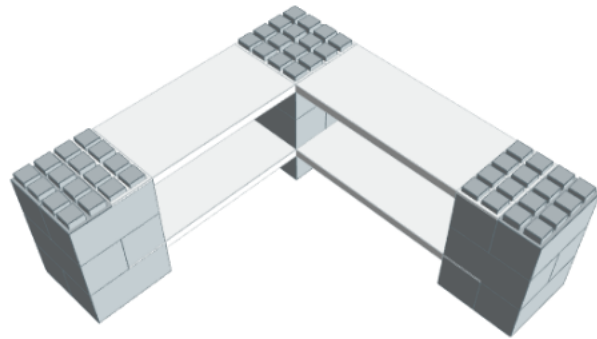

Step #5

36" Shelf 2 x 1 | White
36" Shelf x 1 | White