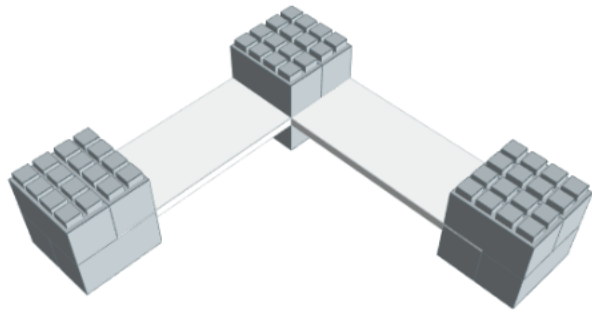

Model: 2 Level Corner Shelving Kit A
Designer: EverBlock Systems

FULL BLOCKS

Light Grey

18

Total**18****FINISHING CAP**

Light Blue

6

Total**6****HALF SHELF UNIT 36"**

Step #1

Full Block x 6 | Light Grey

Step #2

36" Shelf 2 x 1 | White
36" Shelf x 1 | White

Step #2

36" Shelf 2 x 1 | White
36" Shelf x 1 | White

Step #5

36" Shelf 2 x 1 | White
36" Shelf x 1 | White