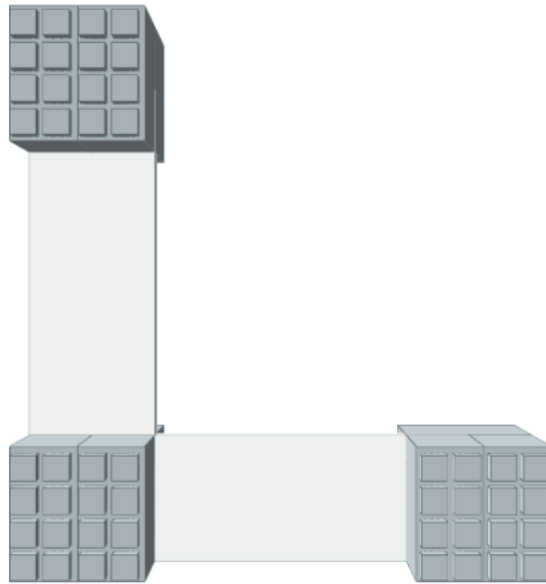

Model: 2 Level Corner Shelving Kit A
Designer: EverBlock Systems

FULL BLOCKS

Light Grey

18

Total**18****FINISHING CAP**

Light Blue

6

Total**6****HALF SHELF UNIT 36"**

White

2

Total**2****SHELF UNIT 36"**

White

2

Total**2**

Step #1

Full Block x 6 | Light Grey

Step #1

Full Block x 6 | Light Grey

Step #2

36" Shelf 2 x 1 | White
36" Shelf x 1 | White

Step #2

36" Shelf 2 x 1 | White
36" Shelf x 1 | White

Step #5

36" Shelf 2 x 1 | White
36" Shelf x 1 | White

Step #5

36" Shelf 2 x 1 | White
36" Shelf x 1 | White

Step #6

Full Cap x 6 | Light Blue