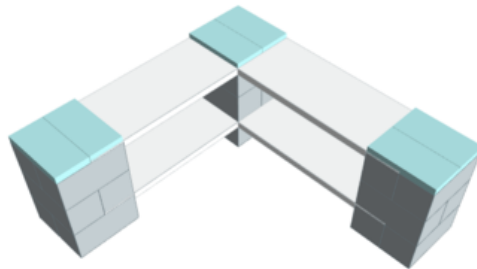

Model: 2 Level Corner Shelving Kit A
Designer: EverBlock Systems

FULL BLOCKS

Light Grey

18

Total**18****FINISHING CAP**

Light Blue

6

Total**6****HALF SHELF UNIT 36"**

White

2

Total**2****SHELF UNIT 36"**

White

2

Total**2**

Step #1

Full Block x 6 | Light Grey

Step #1

Full Block x 6 | Light Grey

Step #2

36" Shelf 2 x 1 | White
36" Shelf x 1 | White

Step #2

36" Shelf 2 x 1 | White
36" Shelf x 1 | White

Step #5

36" Shelf 2 x 1 | White
36" Shelf x 1 | White