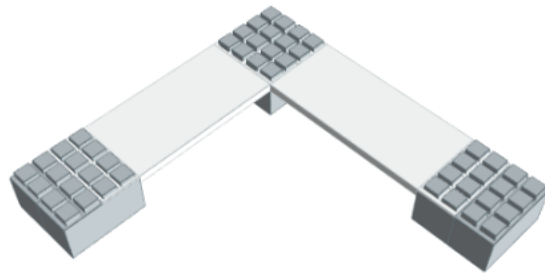

Model: 2 Level Corner Shelving Kit A
Designer: EverBlock Systems

FULL BLOCKS

Light Grey

18

Total**18****FINISHING CAP**

Light Blue

6

Total**6****HALF SHELF UNIT 36"**

White

2

Total**2****SHELF UNIT 36"**

White

2

Total**2**

Step #1

Full Block x 6 | Light Grey

Step #1

Full Block x 6 | Light Grey

Step #2

36" Shelf 2 x 1 | White
36" Shelf x 1 | White

Step #2

36" Shelf 2 x 1 | White
36" Shelf x 1 | White

Step #5

36" Shelf 2 x 1 | White
36" Shelf x 1 | White