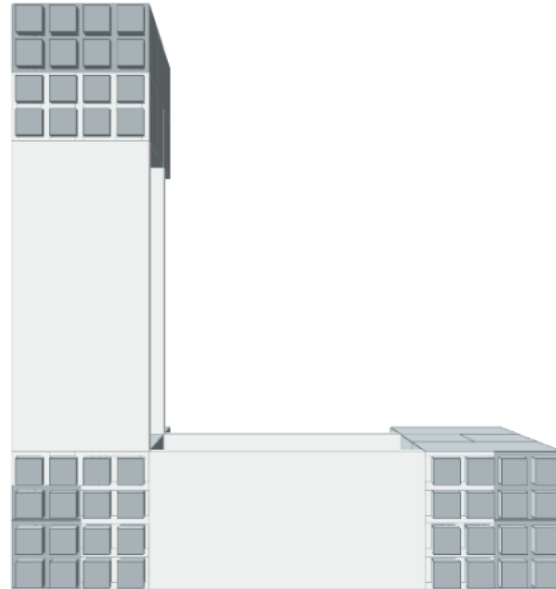

Model: 2 Level Corner Shelving Kit A
Designer: EverBlock Systems

FULL BLOCKS

Light Grey

18

Total**18****FINISHING CAP**

Light Blue

6

Total**6****HALF SHELF UNIT 36"**

White

2

Total**2****SHELF UNIT 36"**

White

2

Total**2**

Step #1

Full Block x 6 | Light Grey

Step #1

Full Block x 6 | Light Grey

Step #2

36" Shelf 2 x 1 | White
36" Shelf x 1 | White

Step #2

36" Shelf 2 x 1 | White
36" Shelf x 1 | White

Step #5

36" Shelf 2 x 1 | White
36" Shelf x 1 | White

Step #5

36" Shelf 2 x 1 | White
36" Shelf x 1 | White

Step #6

Full Cap x 6 | Light Blue