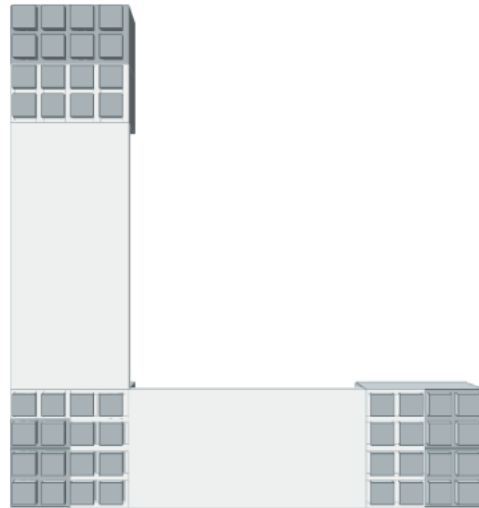

Model: 2 Level Corner Shelving Kit A
Designer: EverBlock Systems

FULL BLOCKS

Light Grey

18

Total**18****FINISHING CAP**

Light Blue

6

Total**6****HALF SHELF UNIT 36"**

White

2

Total**2****SHELF UNIT 36"**

White

2

Total**2**

Step #1

Full Block x 6 | Light Grey

Step #1

Full Block x 6 | Light Grey

Step #2

36" Shelf 2 x 1 | White
36" Shelf x 1 | White

Step #2

36" Shelf 2 x 1 | White
36" Shelf x 1 | White

Step #5

36" Shelf 2 x 1 | White
36" Shelf x 1 | White

Step #5

36" Shelf 2 x 1 | White
36" Shelf x 1 | White

Step #6

Full Cap x 6 | Light Blue