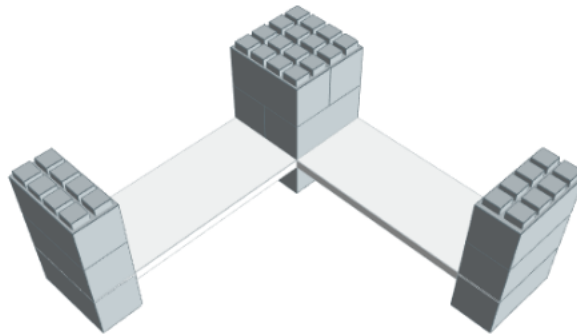

Model: 2 Level Corner Shelving Kit B

Designer: EverBlock Systems

FULL BLOCKS

Light Grey

12

Total**12****FINISHING CAP**

Light Blue

4

Step #2

36" Shelf 2 x 2 | White

Step #2

36" Shelf 2 x 2 | White

Step #3

Full Block x 4 | Light Grey

Step #4

Full Block x 4 | Light Grey