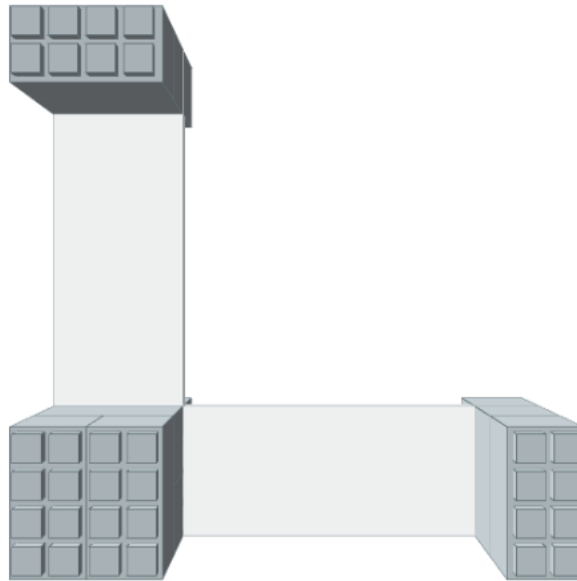

Model: 2 Level Corner Shelving Kit B

Designer: EverBlock Systems

FULL BLOCKS

Light Grey

12

Total**12****FINISHING CAP**

Light Blue

4

Total**4****HALF SHELF UNIT 36"**

White

4

Total**4**

Step #1

Full Block x 4 | Light Grey

Step #1

Full Block x 4 | Light Grey

Step #2

36" Shelf 2 x 2 | White

Step #2

36" Shelf 2 x 2 | White

Step #3

Full Block x 4 | Light Grey

Step #4

Full Block x 4 | Light Grey

Step #5

36" Shelf 2 x 2 | White

Step #5

36" Shelf 2 x 2 | White

Step #6

Full Cap x 4 | Light Blue