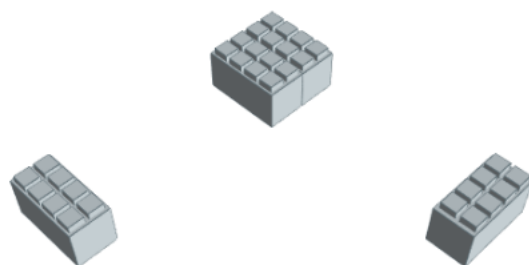

Model: 2 Level Corner Shelving Kit B

Designer: EverBlock Systems

FULL BLOCKS

Light Grey

12

Total**12****FINISHING CAP**

Light Blue

4

Total**4****HALF SHELF UNIT 36"**

White

4

Total**4**

Step #1

Full Block x 4 | Light Grey

Step #1

Full Block x 4 | Light Grey

Step #2

36" Shelf 2 x 2 | White

Step #2

36" Shelf 2 x 2 | White

Step #3

Full Block x 4 | Light Grey

Step #4

Full Block x 4 | Light Grey