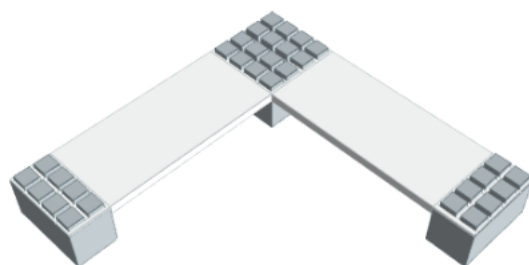

Model: 2 Level Corner Shelving Kit B

Designer: EverBlock Systems

FULL BLOCKS

Light Grey

12

Total**12****FINISHING CAP**

Light Blue

4

Total**4****HALF SHELF UNIT 36"**

White

4

Total**4**

Step #1

Full Block x 4 | Light Grey

Step #1

Full Block x 4 | Light Grey

Step #2

36" Shelf 2 x 2 | White

Step #2

36" Shelf 2 x 2 | White

Step #3

Full Block x 4 | Light Grey

Step #4

Full Block x 4 | Light Grey