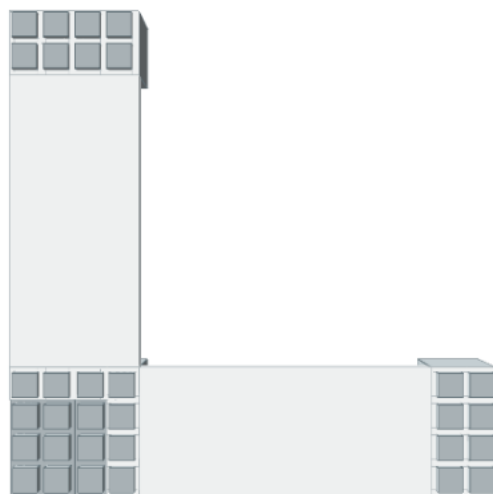

Model: 2 Level Corner Shelving Kit B

Designer: EverBlock Systems

FULL BLOCKS

Light Grey

12

Total**12****FINISHING CAP**

Light Blue

4

Total**4****HALF SHELF UNIT 36"**

White

4

Total**4**

Step #1

Full Block x 4 | Light Grey

Step #1

Full Block x 4 | Light Grey

Step #2

36" Shelf 2 x 2 | White

Step #2

36" Shelf 2 x 2 | White

Step #3

Full Block x 4 | Light Grey

Step #4

Full Block x 4 | Light Grey