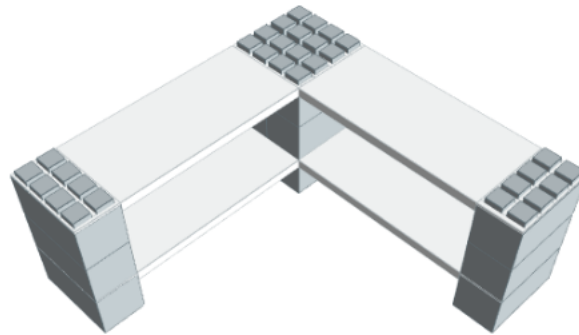

Step #5

36" Shelf 2 x 2 | White