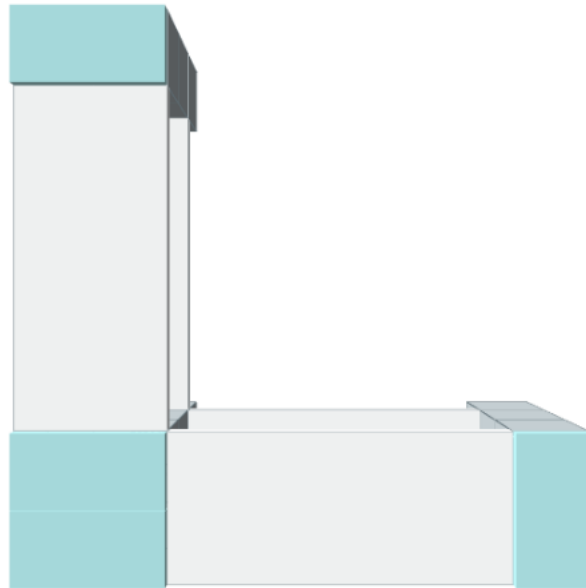

Model: 2 Level Corner Shelving Kit B

Designer: EverBlock Systems

FULL BLOCKS

Light Grey

12

Total**12****FINISHING CAP**

Light Blue

4

Step #2

36" Shelf 2 x 2 | White

Step #2

36" Shelf 2 x 2 | White

Step #3

Full Block x 4 | Light Grey

Step #4

Full Block x 4 | Light Grey

Step #5

36" Shelf 2 x 2 | White

Step #5

36" Shelf 2 x 2 | White

Step #6

Full Cap x 4 | Light Blue