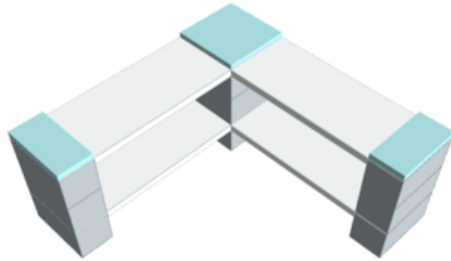

Model: 2 Level Corner Shelving Kit B

Designer: EverBlock Systems

FULL BLOCKS

Light Grey

12

Total**12****FINISHING CAP**

Light Blue

4

Total**4****HALF SHELF UNIT 36"**

White

4

Total**4**

Step #1

Full Block x 4 | Light Grey

Step #1

Full Block x 4 | Light Grey

Step #2

36" Shelf 2 x 2 | White

Step #2

36" Shelf 2 x 2 | White

Step #3

Full Block x 4 | Light Grey

Step #4

Full Block x 4 | Light Grey