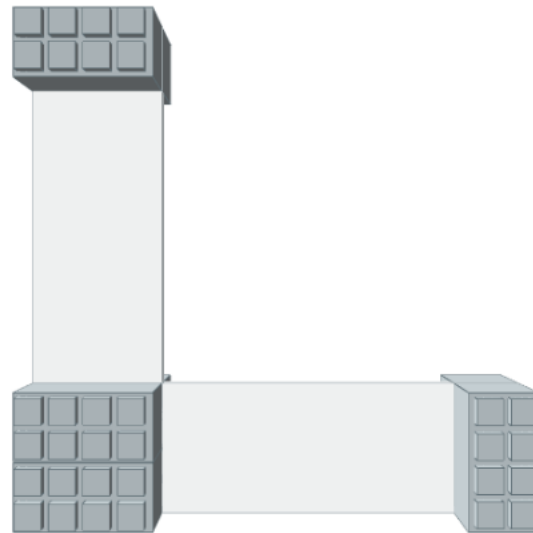

Model: 2 Level Corner Shelving Kit B

Designer: EverBlock Systems

FULL BLOCKS

Light Grey

12

Total**12****FINISHING CAP**

Light Blue

4

Total**4****HALF SHELF UNIT 36"**

White

4

Total**4**

Step #1

Full Block x 4 | Light Grey

Step #1

Full Block x 4 | Light Grey

Step #2

36" Shelf 2 x 2 | White

Step #2

36" Shelf 2 x 2 | White

Step #3

Full Block x 4 | Light Grey

Step #4

Full Block x 4 | Light Grey

Step #5

36" Shelf 2 x 2 | White

Step #5

36" Shelf 2 x 2 | White

Step #6

Full Cap x 4 | Light Blue