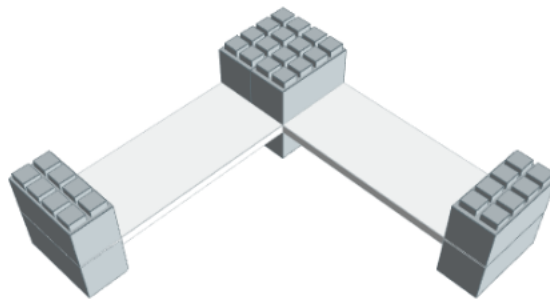

Model: 2 Level Corner Shelving Kit B

Designer: EverBlock Systems

FULL BLOCKS

Light Grey

12

Total**12****FINISHING CAP**

Light Blue

4

Total**4****HALF SHELF UNIT 36"**

White

4

Total**4**

Step #1

Full Block x 4 | Light Grey

Step #1

Full Block x 4 | Light Grey

Step #2

36" Shelf 2 x 2 | White

Step #2

36" Shelf 2 x 2 | White

Step #3

Full Block x 4 | Light Grey

Step #4

Full Block x 4 | Light Grey