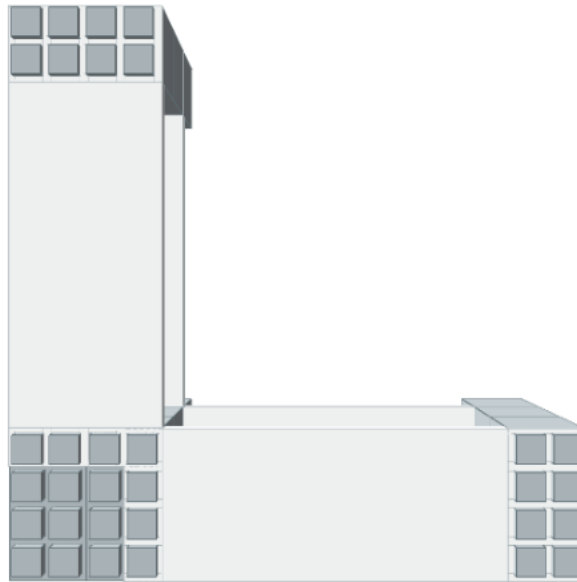

Model: 2 Level Corner Shelving Kit B

Designer: EverBlock Systems

FULL BLOCKS

Light Grey

12

Total**12****FINISHING CAP**

Light Blue

4

Total**4****HALF SHELF UNIT 36"**

White

4

Total**4**

Step #1

Full Block x 4 | Light Grey

Step #1

Full Block x 4 | Light Grey

Step #2

36" Shelf 2 x 2 | White

Step #2

36" Shelf 2 x 2 | White

Step #3

Full Block x 4 | Light Grey

Step #4

Full Block x 4 | Light Grey

Step #5

36" Shelf 2 x 2 | White

Step #5

36" Shelf 2 x 2 | White

Step #6

Full Cap x 4 | Light Blue