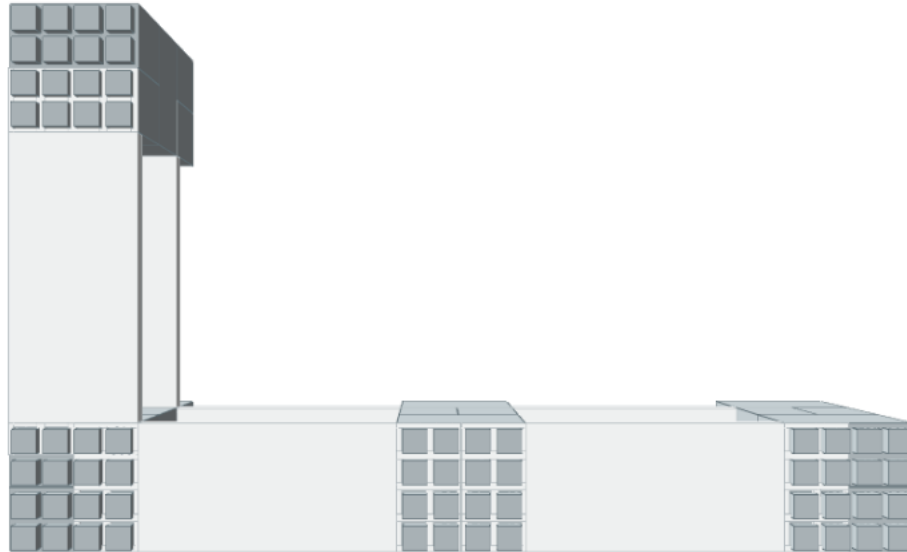

Model: 2 Level Double Corner Shelving Kit A

Designer: EverBlock Systems

FULL BLOCKS

Light Grey

24

Total**24****FINISHING CAP**

Light Blue

8

Full Block x 8 | Light Grey

Step #1

Full Block x 8 | Light Grey

Step #2

36" Shelf 2 x 1 | White
36" Shelf x 2 | White

Step #2

36" Shelf 2 x 1 | White
36" Shelf x 2 | White

Step #3

Full Block x 8 | Light Grey

Step #4

Full Block x 8 | Light Grey

Step #5

36" Shelf 2 x 1 | White
36" Shelf x 2 | White

Step #5

36" Shelf 2 x 1 | White
36" Shelf x 2 | White

Step #6