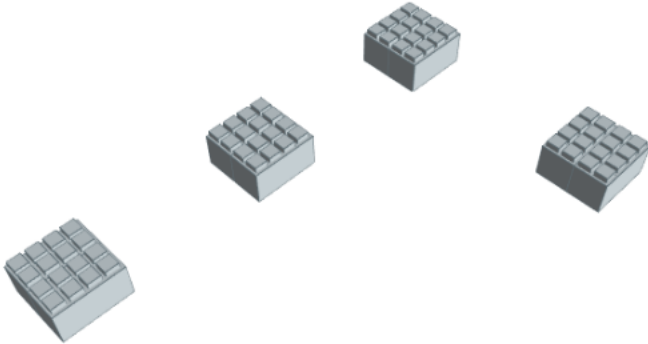

Model: 2 Level Double Corner Shelving Kit A

Designer: EverBlock Systems

FULL BLOCKS

Light Grey

24

Total**24****FINISHING CAP**

Light Blue

8

Total**8****HALF SHELF UNIT 36"**

White

2

Total**2****SHELF UNIT 36"**

White

4

Total**4**

Step #1

Full Block x 8 | Light Grey

Step #1

Full Block x 8 | Light Grey

Step #2

36" Shelf 2 x 1 | White
36" Shelf x 2 | White

Step #2

36" Shelf 2 x 1 | White
36" Shelf x 2 | White

Step #3