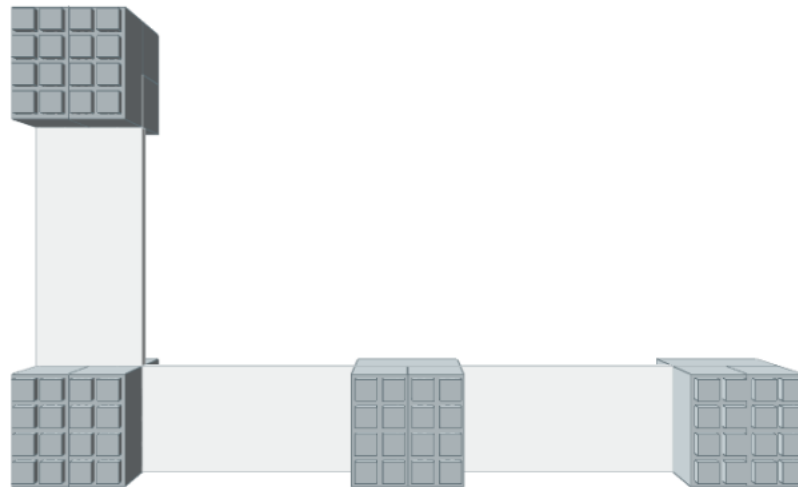

Model: 2 Level Double Corner Shelving Kit A

Designer: EverBlock Systems

FULL BLOCKS

Light Grey

24

Total**24****FINISHING CAP**

Light Blue

8

Total**8****HALF SHELF UNIT 36"**

White

2

Total**2****SHELF UNIT 36"**

White

4

Total**4**

Step #1

Full Block x 8 | Light Grey

Step #1

Full Block x 8 | Light Grey

Step #2

36" Shelf 2 x 1 | White
36" Shelf x 2 | White

Step #2

36" Shelf 2 x 1 | White
36" Shelf x 2 | White

Step #3

Full Block x 8 | Light Grey

Step #4

Full Block x 8 | Light Grey

Step #5

36" Shelf 2 x 1 | White
36" Shelf x 2 | White

Step #5

36" Shelf 2 x 1 | White
36" Shelf x 2 | White

Step #6