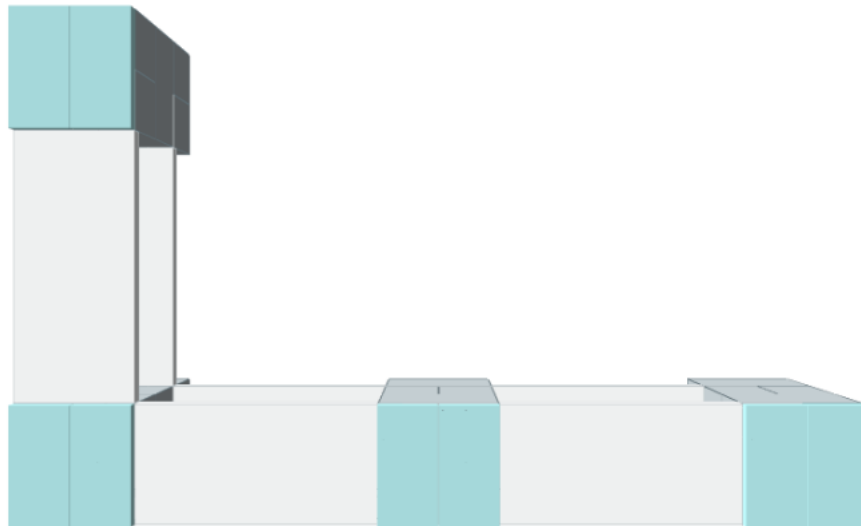

Model: 2 Level Double Corner Shelving Kit A

Designer: EverBlock Systems

FULL BLOCKS

Light Grey

24

Total**24****FINISHING CAP**

Light Blue

8

Full Block x 8 | Light Grey

Step #1

Full Block x 8 | Light Grey

Step #2

36" Shelf 2 x 1 | White
36" Shelf x 2 | White

Step #2

36" Shelf 2 x 1 | White
36" Shelf x 2 | White

Step #3

Full Block x 8 | Light Grey

Step #4

Full Block x 8 | Light Grey

Step #5

36" Shelf 2 x 1 | White
36" Shelf x 2 | White

Step #5

36" Shelf 2 x 1 | White
36" Shelf x 2 | White

Step #6