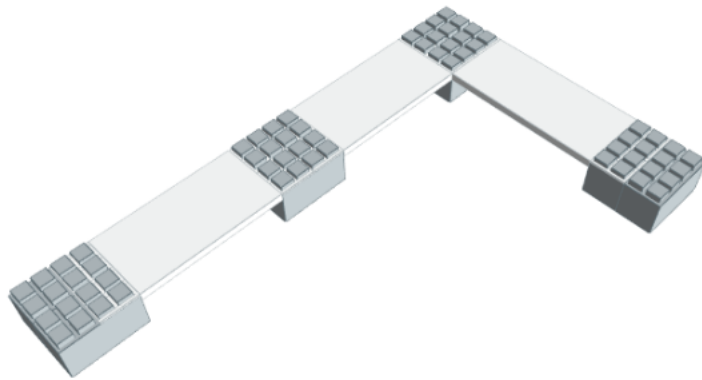

Model: 2 Level Double Corner Shelving Kit A

Designer: EverBlock Systems

FULL BLOCKS

Light Grey

24

Total**24****FINISHING CAP**

Light Blue

8

Full Block x 8 | Light Grey

Step #1

Full Block x 8 | Light Grey

Step #2

36" Shelf 2 x 1 | White
36" Shelf x 2 | White

Step #2

36" Shelf 2 x 1 | White
36" Shelf x 2 | White

Step #3

Full Block x 8 | Light Grey

Step #4

Full Block x 8 | Light Grey

Step #5

36" Shelf 2 x 1 | White
36" Shelf x 2 | White

Step #5

36" Shelf 2 x 1 | White
36" Shelf x 2 | White

Step #6