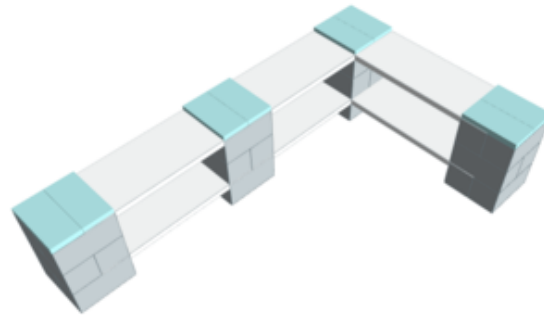

Model: 2 Level Double Corner Shelving Kit A

Designer: EverBlock Systems

FULL BLOCKS

Light Grey

24

Total**24****FINISHING CAP**

Light Blue

8

Total**8****HALF SHELF UNIT 36"**

White

2

Total**2****SHELF UNIT 36"**

White

4

Total**4**

Step #1

Full Block x 8 | Light Grey

Step #1

Full Block x 8 | Light Grey

Step #2

36" Shelf 2 x 1 | White
36" Shelf x 2 | White

Step #2

36" Shelf 2 x 1 | White
36" Shelf x 2 | White

Step #3