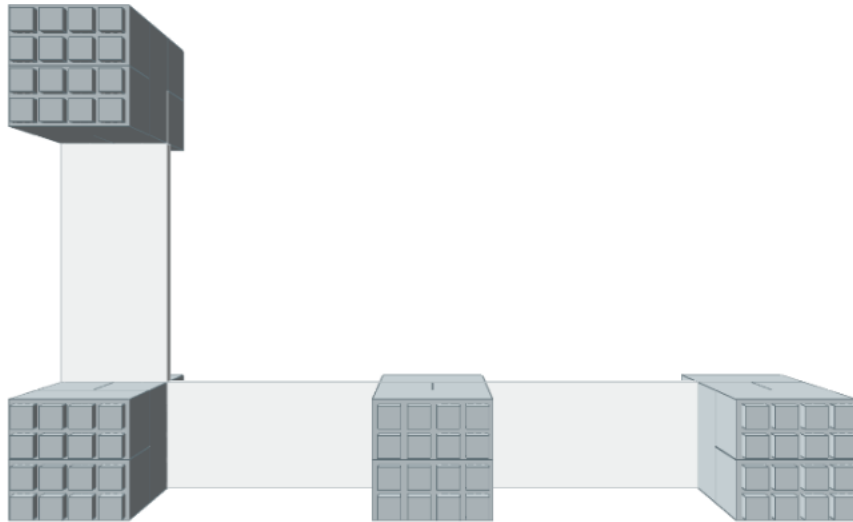

Model: 2 Level Double Corner Shelving Kit A

Designer: EverBlock Systems

FULL BLOCKS

Light Grey

24

Total**24****FINISHING CAP**

Light Blue

8

Total**8****HALF SHELF UNIT 36"**

White

2

Total**2****SHELF UNIT 36"**

White

4

Total**4**

Step #1

Full Block x 8 | Light Grey

Step #1

Full Block x 8 | Light Grey

Step #2

36" Shelf 2 x 1 | White
36" Shelf x 2 | White

Step #2

36" Shelf 2 x 1 | White
36" Shelf x 2 | White

Step #3

Full Block x 8 | Light Grey

Step #4

Full Block x 8 | Light Grey

Step #5

36" Shelf 2 x 1 | White
36" Shelf x 2 | White

Step #5

36" Shelf 2 x 1 | White
36" Shelf x 2 | White

Step #6