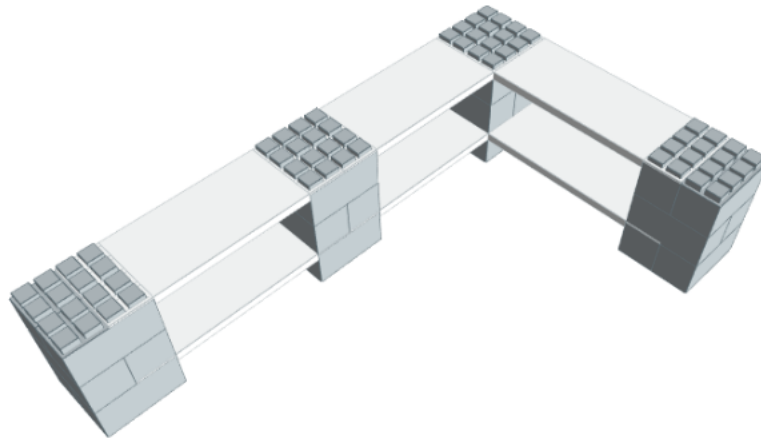

Model: 2 Level Double Corner Shelving Kit A

Designer: EverBlock Systems

FULL BLOCKS

Light Grey

24

Total**24****FINISHING CAP**

Light Blue

8

Full Block x 8 | Light Grey

Step #1

Full Block x 8 | Light Grey

Step #2

36" Shelf 2 x 1 | White
36" Shelf x 2 | White

Step #2

36" Shelf 2 x 1 | White
36" Shelf x 2 | White

Step #3

Full Block x 8 | Light Grey

Step #4

Full Block x 8 | Light Grey

Step #5

36" Shelf 2 x 1 | White
36" Shelf x 2 | White

Step #5

36" Shelf 2 x 1 | White
36" Shelf x 2 | White

Step #6