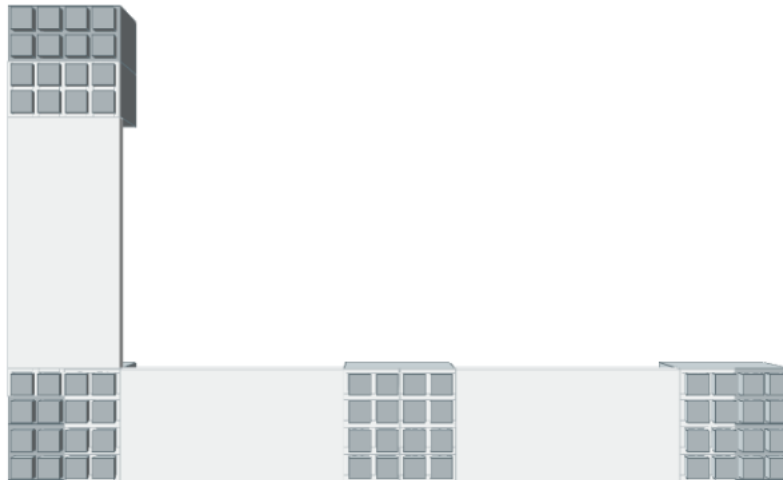

Model: 2 Level Double Corner Shelving Kit A

Designer: EverBlock Systems

FULL BLOCKS

Light Grey

24

Total**24****FINISHING CAP**

Light Blue

8

Total**8****HALF SHELF UNIT 36"**

White

2

Total**2****SHELF UNIT 36"**

White

4

Total**4**

Step #1

Full Block x 8 | Light Grey

Step #1

Full Block x 8 | Light Grey

Step #2

36" Shelf 2 x 1 | White
36" Shelf x 2 | White

Step #2

36" Shelf 2 x 1 | White
36" Shelf x 2 | White

Step #3

Full Block x 8 | Light Grey

Step #4

Full Block x 8 | Light Grey

Step #5

36" Shelf 2 x 1 | White
36" Shelf x 2 | White

Step #5

36" Shelf 2 x 1 | White
36" Shelf x 2 | White

Step #6