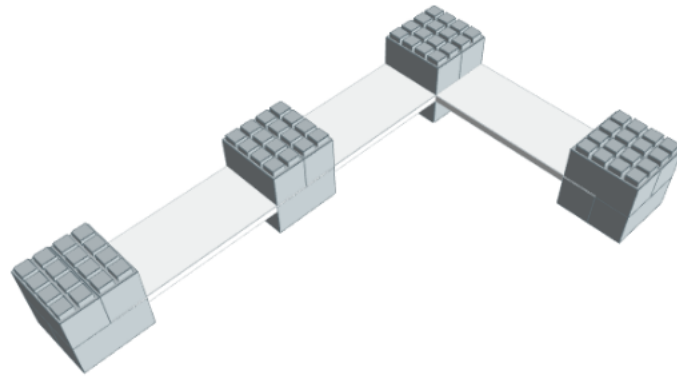

Model: 2 Level Double Corner Shelving Kit A

Designer: EverBlock Systems

FULL BLOCKS

Light Grey

24

Total**24****FINISHING CAP**

Light Blue

8

Full Block x 8 | Light Grey

Step #1

Full Block x 8 | Light Grey

Step #2

36" Shelf 2 x 1 | White
36" Shelf x 2 | White

Step #2

36" Shelf 2 x 1 | White
36" Shelf x 2 | White

Step #3

Full Block x 8 | Light Grey

Step #4

Full Block x 8 | Light Grey

Step #5

36" Shelf 2 x 1 | White
36" Shelf x 2 | White

Step #5

36" Shelf 2 x 1 | White
36" Shelf x 2 | White

Step #6