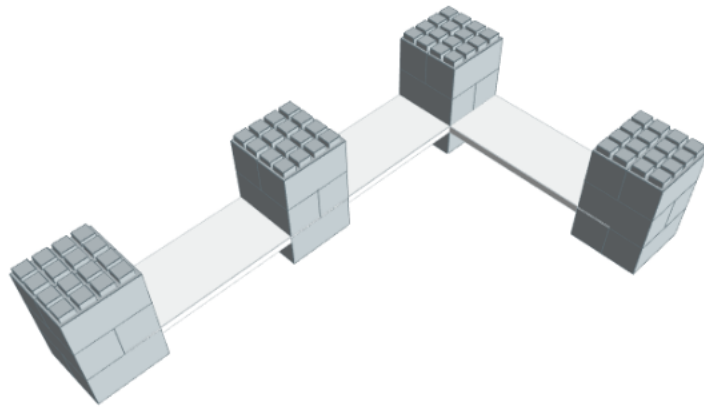

Model: 2 Level Double Corner Shelving Kit A

Designer: EverBlock Systems

FULL BLOCKS

Light Grey

24

Total**24****FINISHING CAP**

Light Blue

8

Full Block x 8 | Light Grey

Step #1

Full Block x 8 | Light Grey

Step #2

36" Shelf 2 x 1 | White
36" Shelf x 2 | White

Step #2

36" Shelf 2 x 1 | White
36" Shelf x 2 | White

Step #3

Full Block x 8 | Light Grey

Step #4

Full Block x 8 | Light Grey

Step #5

36" Shelf 2 x 1 | White
36" Shelf x 2 | White

Step #5

36" Shelf 2 x 1 | White
36" Shelf x 2 | White

Step #6