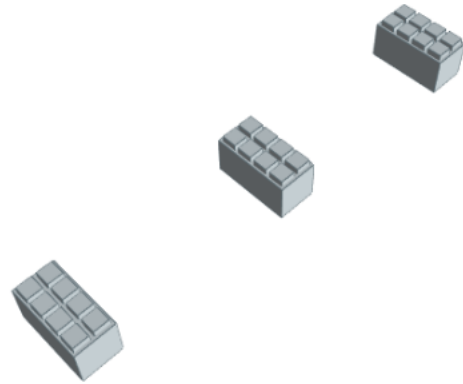

Model: 2 Level, Double Shelf, 72"W EverBlock Kit - Low version

Designer: EverBlock Systems

FULL BLOCKS

Light Grey

9

Total

9

FINISHING CAP

Light Blue

3

Total

3

HALF SHELF UNIT 36"

White

4

Total

4

Step #1

Full Block x 3 | Light Grey

Step #2

36" Shelf 2 x 2 | White

Step #5

36" Shelf 2 x 2 | White