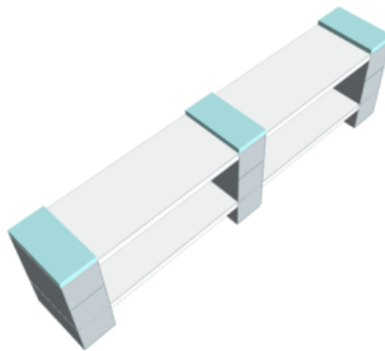

Model: 2 Level, Double Shelf, 72"W EverBlock Kit - Low version

Designer: EverBlock Systems

FULL BLOCKS

Light Grey

9

Total

9

FINISHING CAP

Light Blue

3

Total

3

HALF SHELF UNIT 36"

White

4

Total

4

Step #1

Full Block x 3 | Light Grey

Step #2

36" Shelf 2 x 2 | White

Step #5

36" Shelf 2 x 2 | White