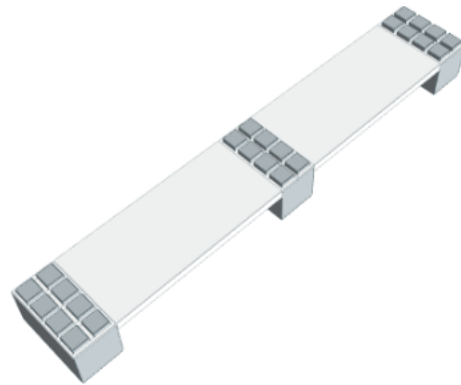

Model: 2 Level, Double Shelf, 72"W EverBlock Kit - Low version

Designer: EverBlock Systems

FULL BLOCKS

Light Grey

9

Total

9

FINISHING CAP

4

Step #1

Full Block x 3 | Light Grey

Step #2

36" Shelf 2 x 2 | White

Step #5

36" Shelf 2 x 2 | White