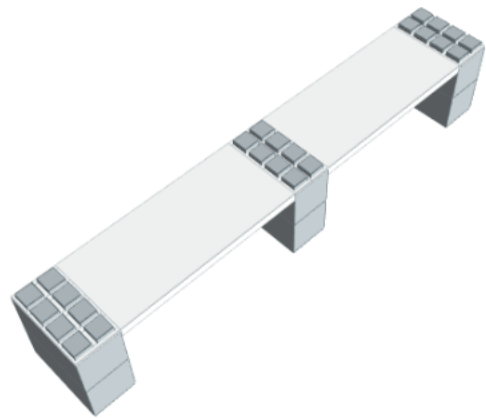

Model: 2 Level, Double Shelf, 72"W EverBlock Shelving Kit

Designer: EverBlock Systems

FULL BLOCKS

Light Grey

12

Total**12****FINISHING CAP**

Light Blue

3

Total**3****HALF SHELF UNIT 36"**

White

4

Total**4**

Step #1

Full Block x 3 | Light Grey

Step #3

36" Shelf 2 x 2 | White