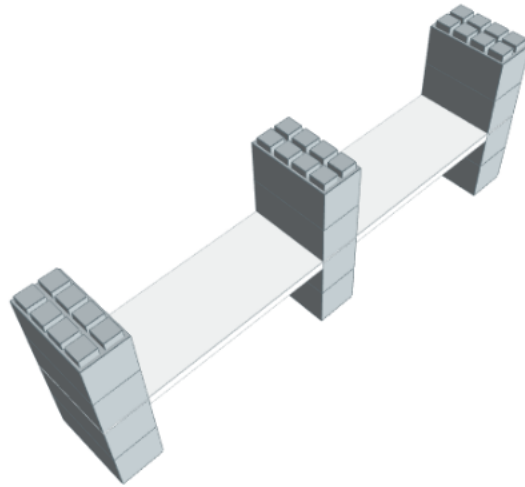

Model: 2 Level, Double Shelf, 72"W EverBlock Shelving Kit

Designer: EverBlock Systems

FULL BLOCKS

Light Grey

12

Total**12****FINISHING CAP**

Light Blue

3

Total**3****HALF SHELF UNIT 36"**

White

4

Total**4**

Step #1

Full Block x 3 | Light Grey

Step #3

36" Shelf 2 x 2 | White

Step #6

36" Shelf 2 x 2 | White

Step #6

36" Shelf 2 x 2 | White