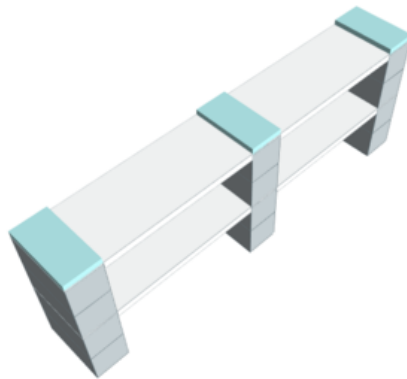

Model: 2 Level, Double Shelf, 72"W EverBlock Shelving Kit

Designer: EverBlock Systems

FULL BLOCKS

Light Grey

12

Total**12****FINISHING CAP**

Light Blue

3

Total**3****HALF SHELF UNIT 36"**

White

4

Total**4**

Step #1

Full Block x 3 | Light Grey

Step #3

36" Shelf 2 x 2 | White