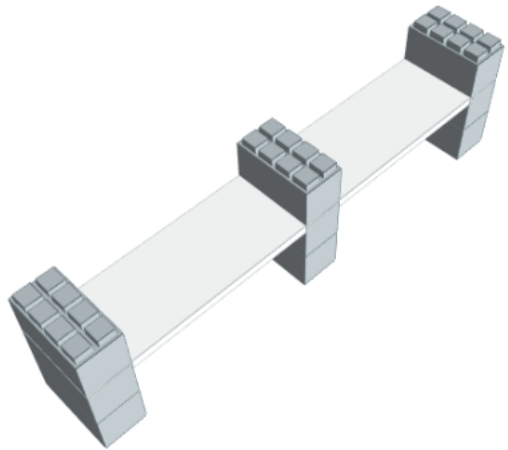

Model: 2 Level, Double Shelf, 72"W EverBlock Shelving Kit

Designer: EverBlock Systems

FULL BLOCKS

Light Grey

12

Total**12****FINISHING CAP**

Light Blue

3

Total**3****HALF SHELF UNIT 36"**

White

4

Total**4**

Step #1

Full Block x 3 | Light Grey

Step #3

36" Shelf 2 x 2 | White

Step #6

36" Shelf 2 x 2 | White

Step #6

36" Shelf 2 x 2 | White