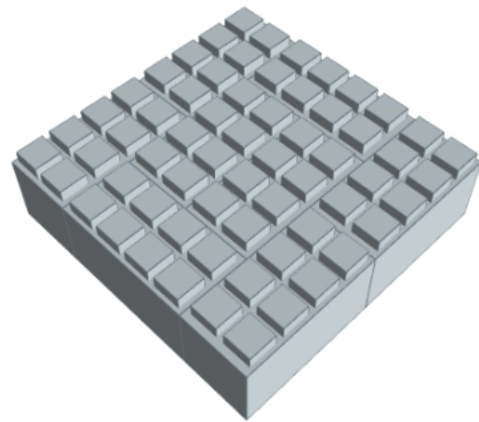

Model: 2ft Solid Square Table Kit
Designer: EverBlock Systems

FULL BLOCKS

Light Grey

24

Total

24

FINISHING CAP

Light Blue

8

Total

8

Step #1

Full Block x 8 | Light Grey

Step #2

Full Block x 8 | Light Grey