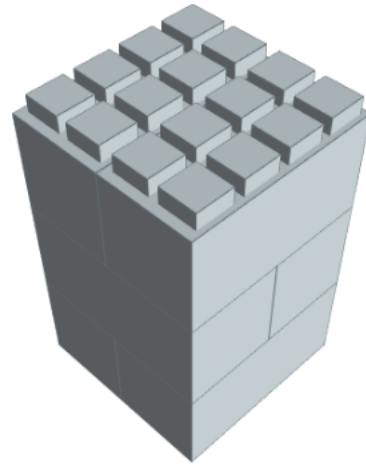

Model: 3 Layer Stool
Designer: EverBlock Systems

FULL BLOCKS

Light Grey

6

Total

6

FINISHING CAP

Light Blue

2

Total

2

Step #1

Full Block x 2 | Light Grey

Step #4

Full Cap x 2 | Light Blue