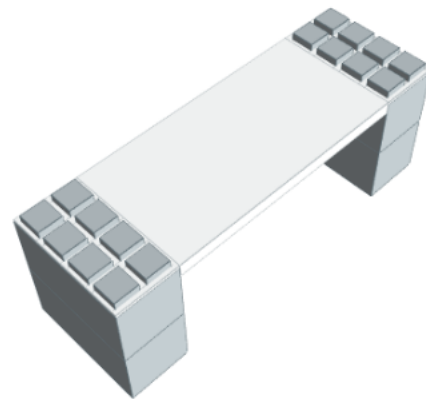

Model: 3 Level, 36"W EverBlock Shelving Kit

Designer: EverBlock Systems

FULL BLOCKS

Light Grey

12

Total**12****FINISHING CAP**

Light Blue

2

Total**2****SHELF UNIT 36"**

White

3

Total**3**

Step #1

Full Block x 2 | Light Grey

Step #2

Full Block x 2 | Light Grey

Step #3

36" Shelf x 1 | White

Step #3

36" Shelf x 1 | White

Step #4

Full Block x 2 | Light Grey

Step #6

36" Shelf x 1 | White