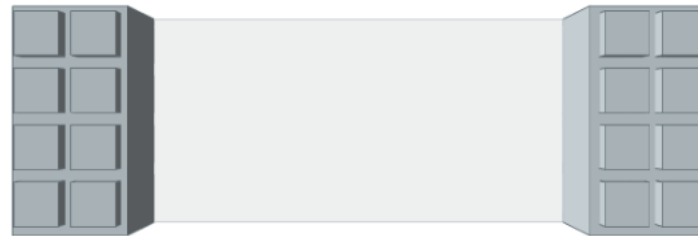

Total**2****SHELF UNIT 36"**

White

3

Total**3**

Step #1

Full Block x 2 | Light Grey

Step #2

Full Block x 2 | Light Grey

Step #3

36" Shelf x 1 | White

Step #3

36" Shelf x 1 | White

Step #4

Full Block x 2 | Light Grey

Step #6

36" Shelf x 1 | White

Step #7

Full Block x 2 | Light Grey

Step #8

Full Block x 2 | Light Grey

Step #9

36" Shelf x 1 | White

Step #9

36" Shelf x 1 | White