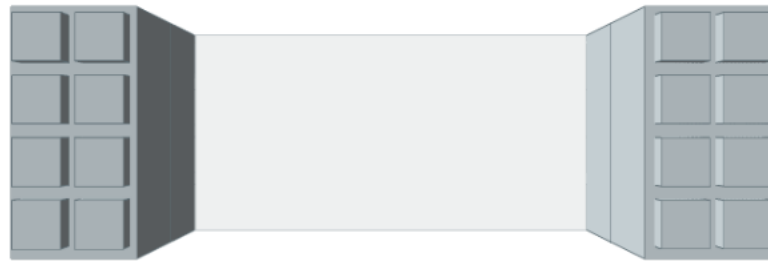

Total**2****SHELF UNIT 36"**

White

3

Total**3**

Step #1

Full Block x 2 | Light Grey

Step #2

Full Block x 2 | Light Grey

Step #3

36" Shelf x 1 | White

Step #3

36" Shelf x 1 | White

Step #4

Full Block x 2 | Light Grey

Step #6

36" Shelf x 1 | White

Step #7

Full Block x 2 | Light Grey

Step #8

Full Block x 2 | Light Grey

Step #9

36" Shelf x 1 | White

Step #9

36" Shelf x 1 | White