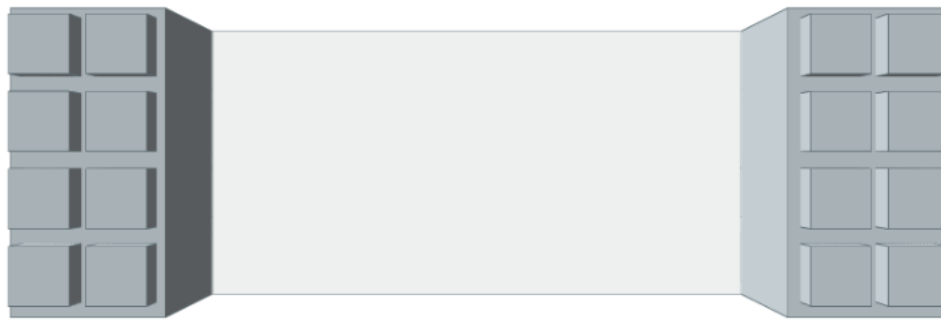

Total**2****SHELF UNIT 36"**

White

3

Total**3**

Step #1

Full Block x 2 | Light Grey

Step #2

Full Block x 2 | Light Grey

Step #3

36" Shelf x 1 | White

Step #3

36" Shelf x 1 | White

Step #4

Full Block x 2 | Light Grey

Step #6

36" Shelf x 1 | White

Step #7

Full Block x 2 | Light Grey

Step #8

Full Block x 2 | Light Grey

Step #9

36" Shelf x 1 | White

Step #9

36" Shelf x 1 | White