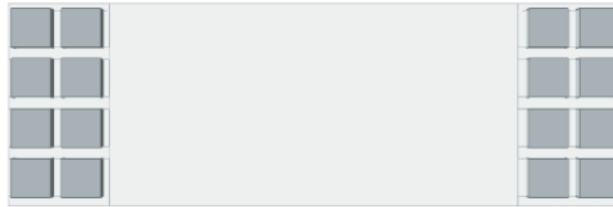

Model: 3 Level, 36"W EverBlock Shelving Kit

Designer: EverBlock Systems

FULL BLOCKS

Light Grey

12

Total**12****FINISHING CAP**

Light Blue

2

Total**2****SHELF UNIT 36"**

White

3

Total**3**

Step #1

Full Block x 2 | Light Grey

Step #2

Full Block x 2 | Light Grey

Step #3

36" Shelf x 1 | White

Step #3

36" Shelf x 1 | White

Step #4

Full Block x 2 | Light Grey

Step #6

36" Shelf x 1 | White