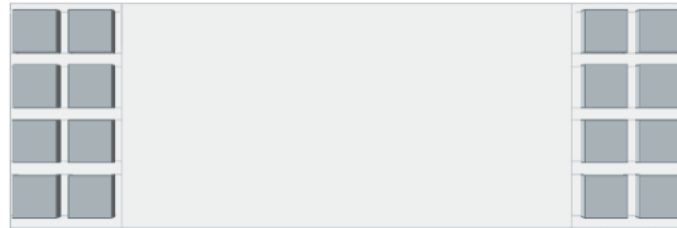

Total**2****SHELF UNIT 36"**

White

3

Total**3**

Step #1

Full Block x 2 | Light Grey

Step #2

Full Block x 2 | Light Grey

Step #3

36" Shelf x 1 | White

Step #3

36" Shelf x 1 | White

Step #4

Full Block x 2 | Light Grey

Step #6

36" Shelf x 1 | White

Step #7

Full Block x 2 | Light Grey

Step #8

Full Block x 2 | Light Grey

Step #9

36" Shelf x 1 | White

Step #9

36" Shelf x 1 | White