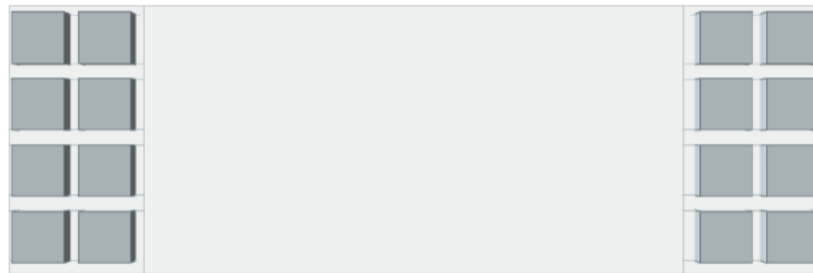

Total**2****SHELF UNIT 36"**

White

3

Total**3**

Step #1

Full Block x 2 | Light Grey

Step #2

Full Block x 2 | Light Grey

Step #3

36" Shelf x 1 | White

Step #3

36" Shelf x 1 | White

Step #4

Full Block x 2 | Light Grey

Step #6

36" Shelf x 1 | White

Step #7

Full Block x 2 | Light Grey

Step #8

Full Block x 2 | Light Grey

Step #9

36" Shelf x 1 | White

Step #9

36" Shelf x 1 | White