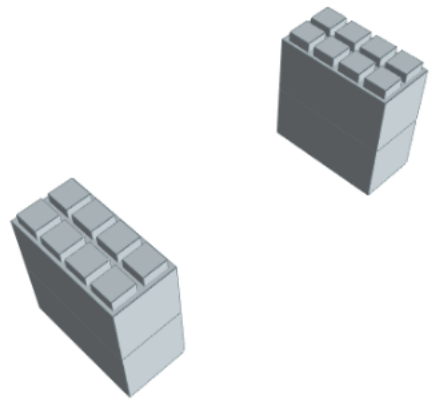

Model: 3 Level, 36"W EverBlock Shelving Kit

Designer: EverBlock Systems

FULL BLOCKS

Light Grey

12

Total**12****FINISHING CAP**

Light Blue

2

Total**2****SHELF UNIT 36"**

White

3

Total**3**

Step #1

Full Block x 2 | Light Grey

Step #2

Full Block x 2 | Light Grey

Step #3

36" Shelf x 1 | White

Step #3

36" Shelf x 1 | White

Step #4

Full Block x 2 | Light Grey

Step #6

36" Shelf x 1 | White