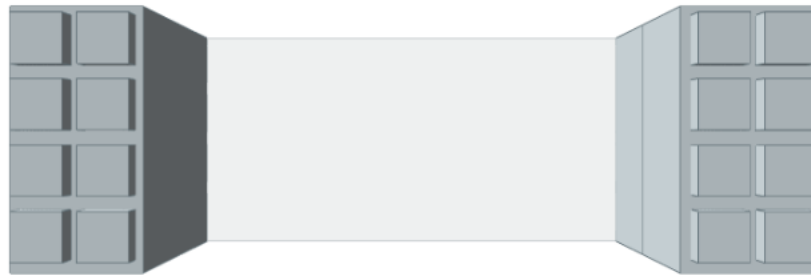

Total**2****SHELF UNIT 36"**

White

3

Total**3**

Step #1

Full Block x 2 | Light Grey

Step #2

Full Block x 2 | Light Grey

Step #3

36" Shelf x 1 | White

Step #3

36" Shelf x 1 | White

Step #4

Full Block x 2 | Light Grey

Step #6

36" Shelf x 1 | White

Step #7

Full Block x 2 | Light Grey

Step #8

Full Block x 2 | Light Grey

Step #9

36" Shelf x 1 | White

Step #9

36" Shelf x 1 | White