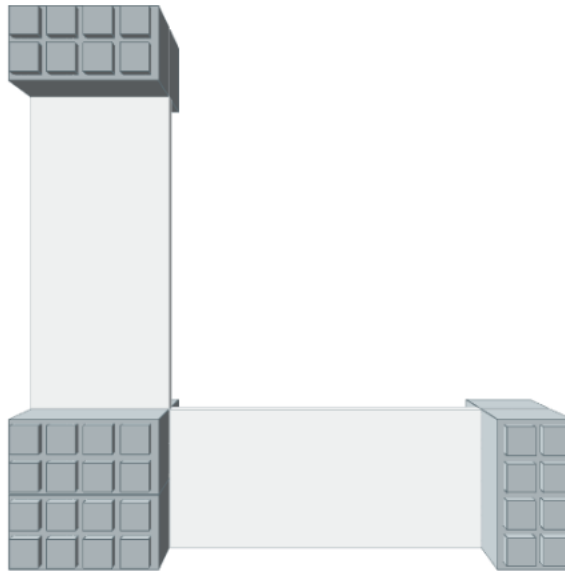

---

**Model:** 3 Level Corner Shelving Kit B

**Designer:** EverBlock Systems

**FULL BLOCKS**

Light Grey

20

**Total****20****FINISHING CAP**

Light Blue

4

**Total****4****HALF SHELF UNIT 36"**

White

6

**Total****6**

Step #1

Full Block x 4 | Light Grey

Step #1

Full Block x 4 | Light Grey

Step #2

36" Shelf 2 x 2 | White

Step #2

36" Shelf 2 x 2 | White

Step #3

Full Block x 4 | Light Grey

Step #4

Full Block x 4 | Light Grey

Step #4

Full Block x 4 | Light Grey

Step #5

36" Shelf 2 x 2 | White

Step #7

Full Block x 4 | Light Grey

Step #7