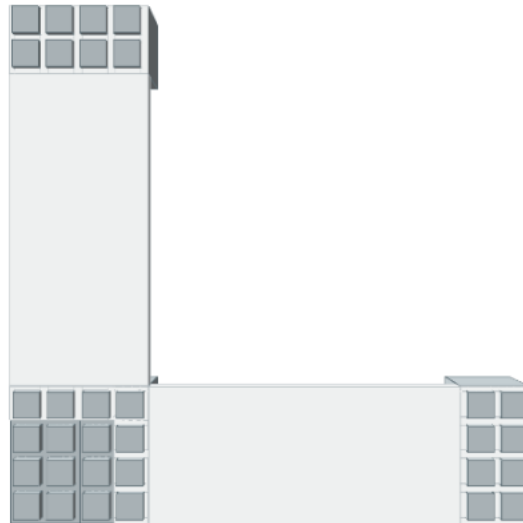

---

**Model:** 3 Level Corner Shelving Kit B

**Designer:** EverBlock Systems

**FULL BLOCKS**

Light Grey

20

**Total****20****FINISHING CAP**

Light Blue

4

**Total****4****HALF SHELF UNIT 36"**

White

6

**Total****6**

Step #1

Full Block x 4 | Light Grey

Step #1

Full Block x 4 | Light Grey

Step #2

36" Shelf 2 x 2 | White

Step #2

36" Shelf 2 x 2 | White

Step #3

Full Block x 4 | Light Grey

Step #4

Full Block x 4 | Light Grey

Step #4

Full Block x 4 | Light Grey

Step #5

36" Shelf 2 x 2 | White

Step #7

Full Block x 4 | Light Grey

Step #7