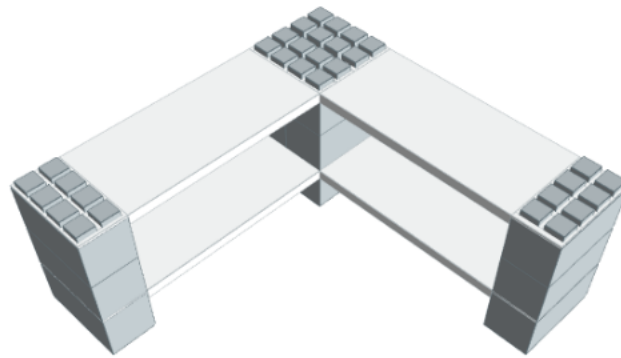

---

**Model:** 3 Level Corner Shelving Kit B

**Designer:** EverBlock Systems

**FULL BLOCKS**

Light Grey

20

**Total****20****FINISHING CAP**

Light Blue

Full Block x 4 | Light Grey

Step #2

36" Shelf 2 x 2 | White

Step #2

36" Shelf 2 x 2 | White

Step #3

Full Block x 4 | Light Grey

Step #4

Full Block x 4 | Light Grey

Step #4

Full Block x 4 | Light Grey

Step #5

36" Shelf 2 x 2 | White

Step #7

Full Block x 4 | Light Grey

Step #7