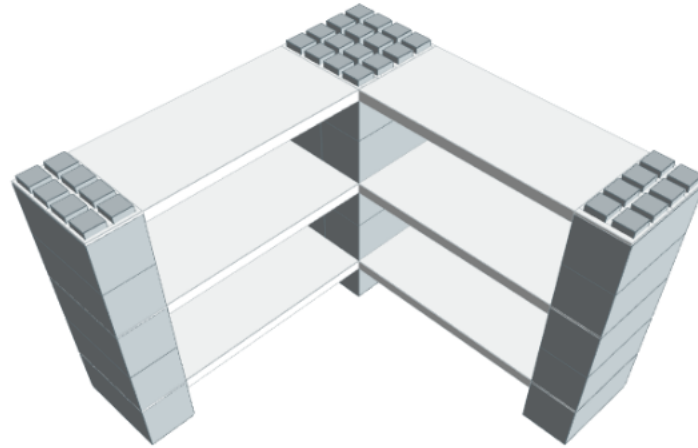

---

**Model:** 3 Level Corner Shelving Kit B

**Designer:** EverBlock Systems

**FULL BLOCKS**

Light Grey

20

**Total****20****FINISHING CAP**

Light Blue

Full Block x 4 | Light Grey

Step #4

Full Block x 4 | Light Grey

Step #5

36" Shelf 2 x 2 | White

Step #7

Full Block x 4 | Light Grey

Step #7

Full Block x 4 | Light Grey

Step #8

36" Shelf 2 x 2 | White

Step #9

Full Cap x 4 | Light Blue