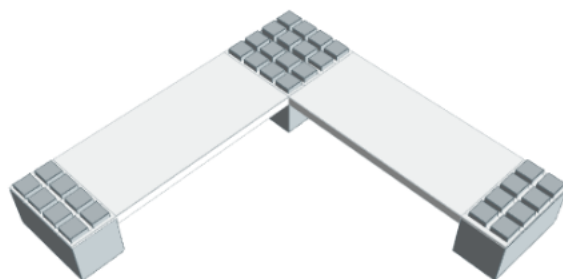

---

**Model:** 3 Level Corner Shelving Kit B

**Designer:** EverBlock Systems

**FULL BLOCKS**

Light Grey

20

**Total****20****FINISHING CAP**

Light Blue

4

**Total****4****HALF SHELF UNIT 36"**

White

6

**Total****6**

Step #1

Full Block x 4 | Light Grey

Step #1

Full Block x 4 | Light Grey

Step #2

36" Shelf 2 x 2 | White

Step #2

36" Shelf 2 x 2 | White

Step #3

Full Block x 4 | Light Grey

Step #4

Full Block x 4 | Light Grey

Step #4

Full Block x 4 | Light Grey

Step #5

36" Shelf 2 x 2 | White

Step #7

Full Block x 4 | Light Grey

Step #7