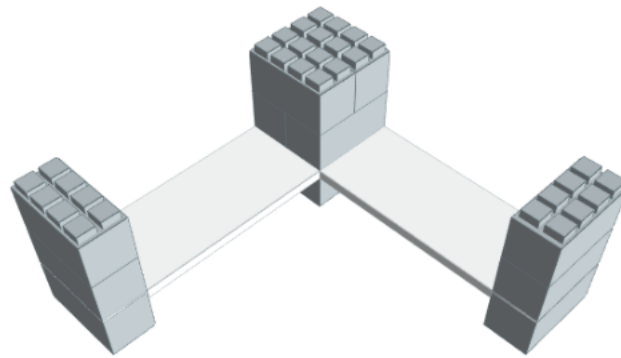

Step #4

Full Block x 4 | Light Grey