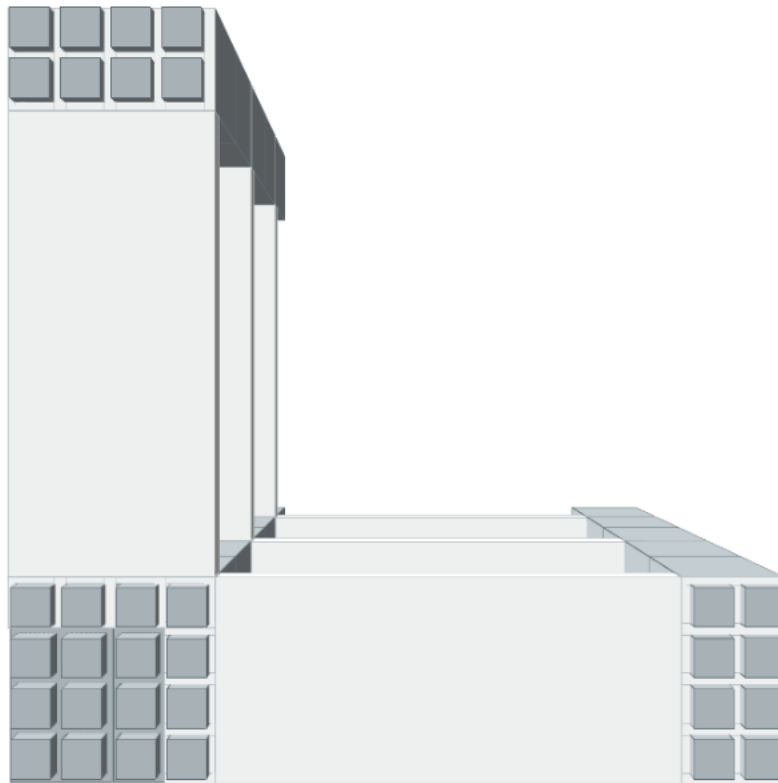

---

**Model:** 3 Level Corner Shelving Kit B

**Designer:** EverBlock Systems

**FULL BLOCKS**

Light Grey

20

**Total****20****FINISHING CAP**

Light Blue

Full Block x 4 | Light Grey

Step #2

36" Shelf 2 x 2 | White

Step #2

36" Shelf 2 x 2 | White

Step #3

Full Block x 4 | Light Grey

Step #4

Full Block x 4 | Light Grey

Step #4

Full Block x 4 | Light Grey

Step #5

36" Shelf 2 x 2 | White

Step #7

Full Block x 4 | Light Grey

Step #7

Full Block x 4 | Light Grey

Step #8

36" Shelf 2 x 2 | White

Step #9

Full Cap x 4 | Light Blue