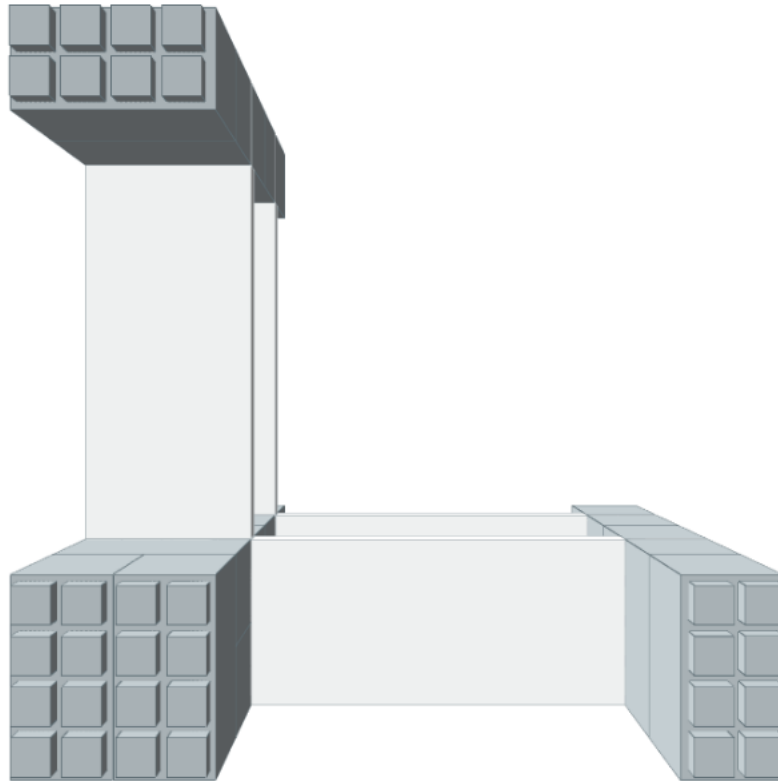

---

**Model:** 3 Level Corner Shelving Kit B

**Designer:** EverBlock Systems

**FULL BLOCKS**

Light Grey

20

**Total****20****FINISHING CAP**

Light Blue

Full Block x 4 | Light Grey

Step #2

36" Shelf 2 x 2 | White

Step #2

36" Shelf 2 x 2 | White

Step #3

Full Block x 4 | Light Grey

Step #4

Full Block x 4 | Light Grey

Step #4

Full Block x 4 | Light Grey

Step #5

36" Shelf 2 x 2 | White

Step #7

Full Block x 4 | Light Grey

Step #7

Full Block x 4 | Light Grey

Step #8

36" Shelf 2 x 2 | White

Step #9

Full Cap x 4 | Light Blue