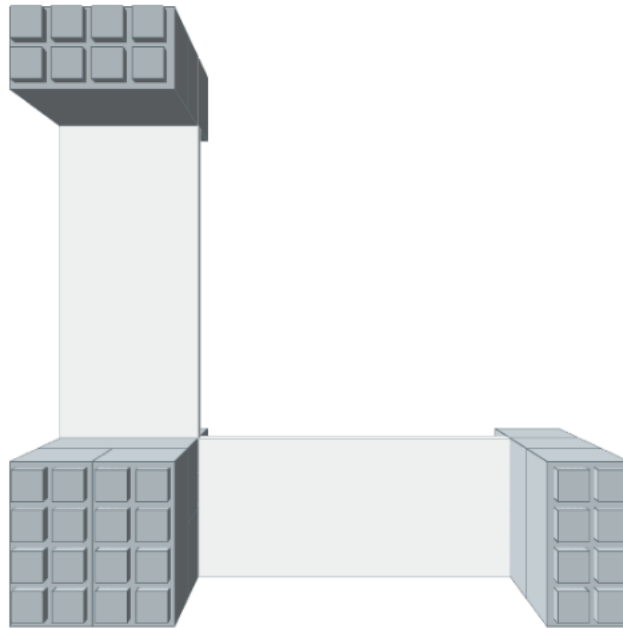

---

**Model:** 3 Level Corner Shelving Kit B

**Designer:** EverBlock Systems

**FULL BLOCKS**

Light Grey

20

**Total****20****FINISHING CAP**

Light Blue

4

**Total****4****HALF SHELF UNIT 36"**

White

6

**Total****6**

Step #1

Full Block x 4 | Light Grey

Step #1

Full Block x 4 | Light Grey

Step #2

36" Shelf 2 x 2 | White

Step #2

36" Shelf 2 x 2 | White

Step #3

Full Block x 4 | Light Grey

Step #4

Full Block x 4 | Light Grey

Step #4

Full Block x 4 | Light Grey

Step #5

36" Shelf 2 x 2 | White

Step #7

Full Block x 4 | Light Grey

Step #7