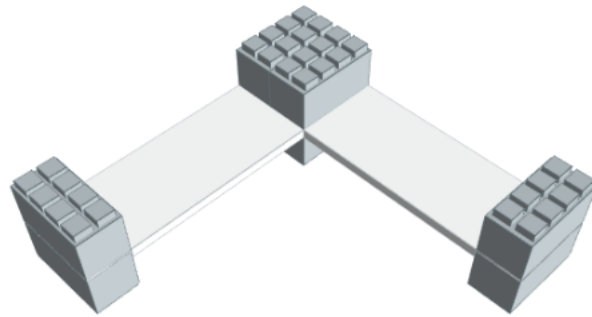

---

**Model:** 3 Level Corner Shelving Kit B

**Designer:** EverBlock Systems

**FULL BLOCKS**

Light Grey

20

**Total****20****FINISHING CAP**

Light Blue

4

**Total****4****HALF SHELF UNIT 36"**

White

6

**Total****6**

Step #1

Full Block x 4 | Light Grey

Step #1

Full Block x 4 | Light Grey

Step #2

36" Shelf 2 x 2 | White

Step #2

36" Shelf 2 x 2 | White

Step #3

Full Block x 4 | Light Grey

Step #4

Full Block x 4 | Light Grey

Step #4

Full Block x 4 | Light Grey

Step #5

36" Shelf 2 x 2 | White

Step #7

Full Block x 4 | Light Grey

Step #7