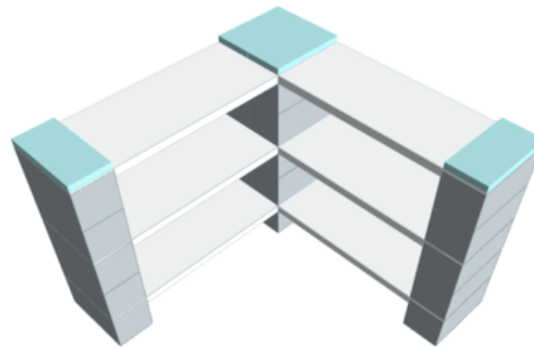

---

**Model:** 3 Level Corner Shelving Kit B

**Designer:** EverBlock Systems

**FULL BLOCKS**

Light Grey

20

**Total****20****FINISHING CAP**

Light Blue

4

**Total****4****HALF SHELF UNIT 36"**

White

6

**Total****6**

Step #1

Full Block x 4 | Light Grey

Step #1

Full Block x 4 | Light Grey

Step #2

36" Shelf 2 x 2 | White

Step #2

36" Shelf 2 x 2 | White

Step #3

Full Block x 4 | Light Grey

Step #4