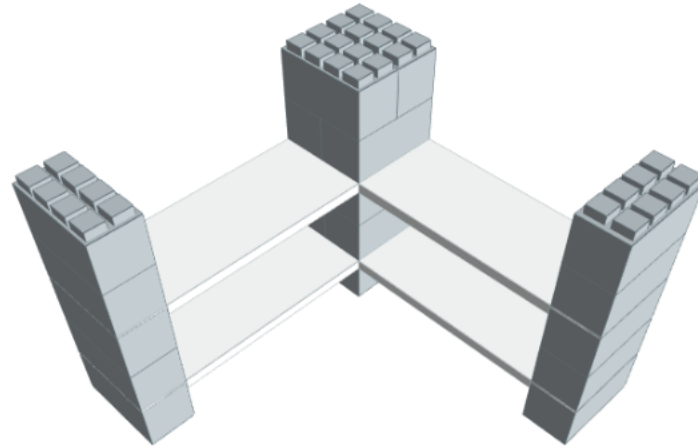

Step #7

Full Block x 4 | Light Grey