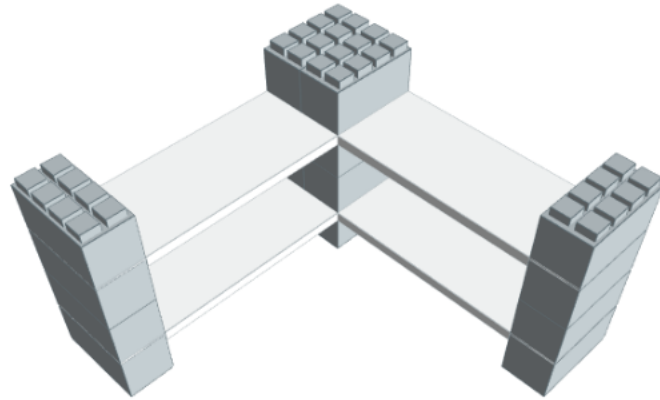

---

**Model:** 3 Level Corner Shelving Kit B

**Designer:** EverBlock Systems

**FULL BLOCKS**

Light Grey

20

**Total****20****FINISHING CAP**

Light Blue

Full Block x 4 | Light Grey

Step #4

Full Block x 4 | Light Grey

Step #5

36" Shelf 2 x 2 | White

Step #7

Full Block x 4 | Light Grey

Step #7