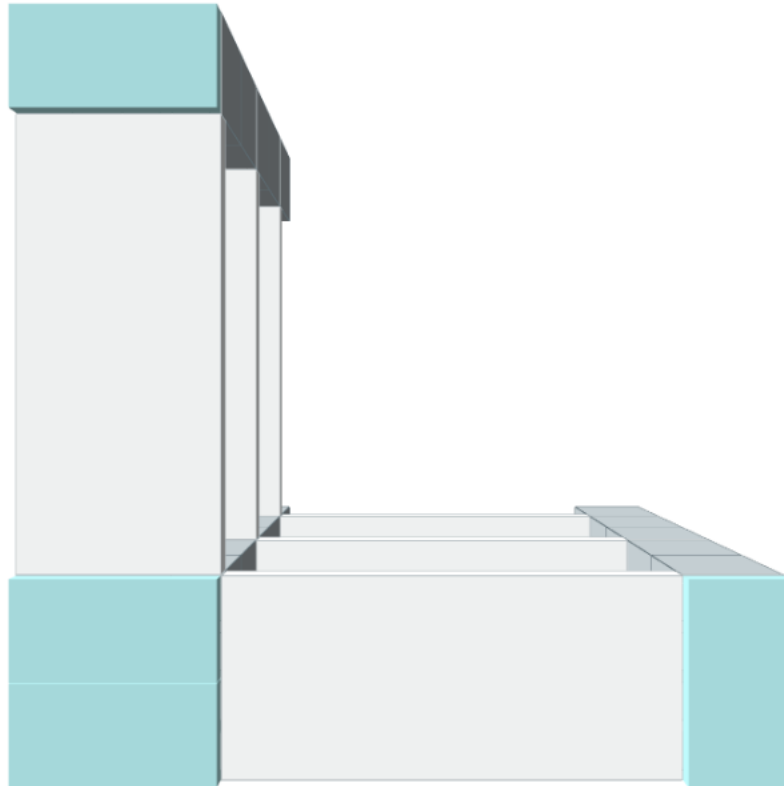

---

**Model:** 3 Level Corner Shelving Kit B

**Designer:** EverBlock Systems

**FULL BLOCKS**

Light Grey

20

**Total****20****FINISHING CAP**

Light Blue

Full Block x 4 | Light Grey

Step #4

Full Block x 4 | Light Grey

Step #5

36" Shelf 2 x 2 | White

Step #7

Full Block x 4 | Light Grey

Step #7

Full Block x 4 | Light Grey

Step #8

36" Shelf 2 x 2 | White

Step #9

Full Cap x 4 | Light Blue