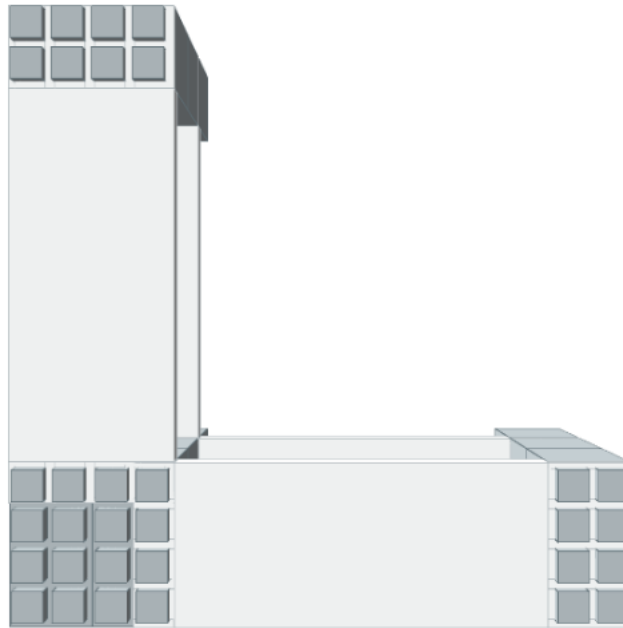

---

**Model:** 3 Level Corner Shelving Kit B

**Designer:** EverBlock Systems

**FULL BLOCKS**

Light Grey

20

**Total****20****FINISHING CAP**

Light Blue

4

**Total****4****HALF SHELF UNIT 36"**

White

6

**Total****6**

Step #1

Full Block x 4 | Light Grey

Step #1

Full Block x 4 | Light Grey

Step #2

36" Shelf 2 x 2 | White

Step #2

36" Shelf 2 x 2 | White

Step #3

Full Block x 4 | Light Grey

Step #4

Full Block x 4 | Light Grey

Step #4

Full Block x 4 | Light Grey

Step #5

36" Shelf 2 x 2 | White

Step #7

Full Block x 4 | Light Grey

Step #7