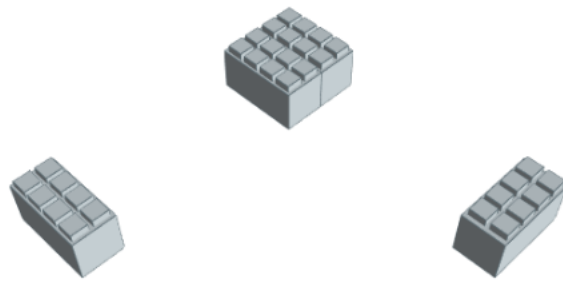

---

**Model:** 3 Level Corner Shelving Kit B

**Designer:** EverBlock Systems

**FULL BLOCKS**

Light Grey

20

**Total****20****FINISHING CAP**

Light Blue

4

**Total****4****HALF SHELF UNIT 36"**

White

6

**Total****6**

Step #1

Full Block x 4 | Light Grey

Step #1

Full Block x 4 | Light Grey

Step #2

36" Shelf 2 x 2 | White

Step #2

36" Shelf 2 x 2 | White

Step #3

Full Block x 4 | Light Grey

Step #4