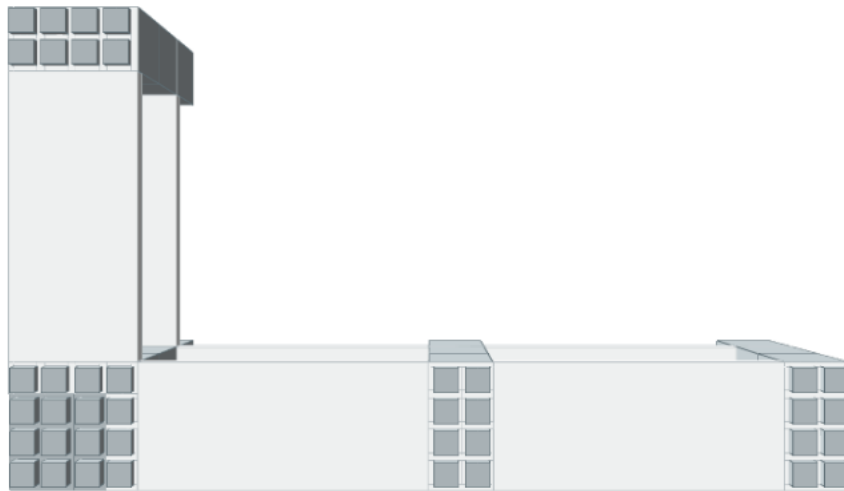

Model: 3 Level Double Corner Shelving Kit B

Designer: EverBlock Systems

FULL BLOCKS

Light Grey

25 x \$ 7.30 \$ 182.50

Total**25 \$ 182.50****FINISHING CAP**

Light Blue

5 x \$ 4.15 \$ 20.75

Total**5 \$ 20.75****HALF SHELF UNIT 36"**

White

9 x \$ 37.50 \$ 337.50

Total**9 \$ 337.50****Total Without Tax or Shipping: \$ 540.75**

Step #1

Full Block x 5 | Light Grey

Step #2

36" Shelf 2 x 3 | White

Step #5

36" Shelf 2 x 3 | White

Step #7

Full Block x 5 | Light Grey

Step #8

36" Shelf 2 x 3 | White

Step #9

Full Cap x 5 | Light Blue