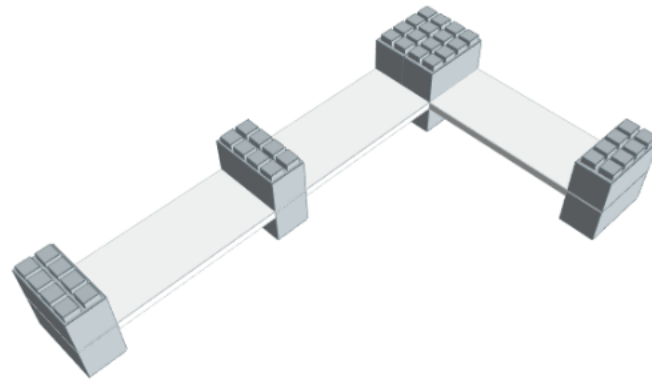

Model: 3 Level Double Corner Shelving Kit B

Designer: EverBlock Systems

FULL BLOCKS

Light Grey

25 x \$ 7.30 \$ 182.50

Total**25 \$ 182.50****FINISHING CAP**

Light Blue

5 x \$ 4.15 \$ 20.75

Total**5 \$ 20.75****HALF SHELF UNIT 36"**

White

9 x \$ 37.50 \$ 337.50

Total**9 \$ 337.50****Total Without Tax or Shipping: \$ 540.75**

Step #1

Full Block x 5 | Light Grey

Step #2

36" Shelf 2 x 3 | White

Step #5

36" Shelf 2 x 3 | White

Step #7

Full Block x 5 | Light Grey

Step #8

36" Shelf 2 x 3 | White

Step #9

Full Cap x 5 | Light Blue