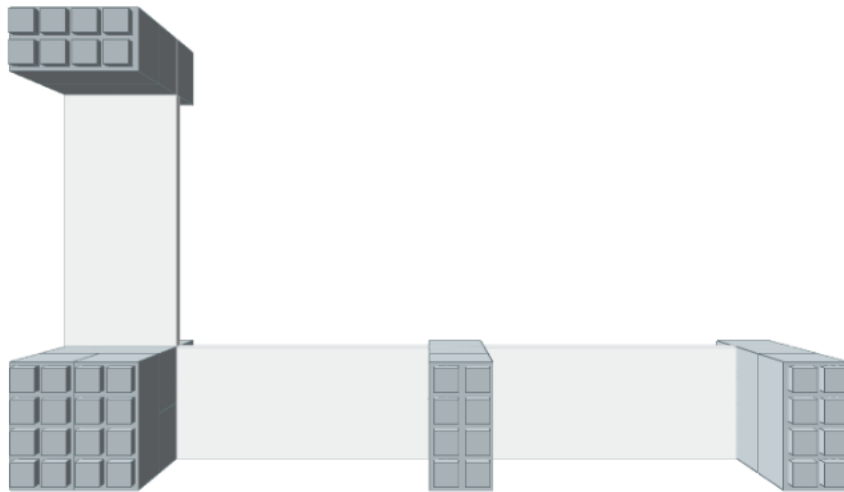

Model: 3 Level Double Corner Shelving Kit B

Designer: EverBlock Systems

FULL BLOCKS

Light Grey

25 x \$ 7.30 \$ 182.50

Total**25 \$ 182.50****FINISHING CAP**

Light Blue

5 x \$ 4.15 \$ 20.75

Total**5 \$ 20.75****HALF SHELF UNIT 36"**

White

9 x \$ 37.50 \$ 337.50

Total**9 \$ 337.50****Total Without Tax or Shipping: \$ 540.75**

Step #1

Full Block x 5 | Light Grey

Step #2

36" Shelf 2 x 3 | White

Step #5

36" Shelf 2 x 3 | White

Step #7

Full Block x 5 | Light Grey

Step #8

36" Shelf 2 x 3 | White

Step #9

Full Cap x 5 | Light Blue