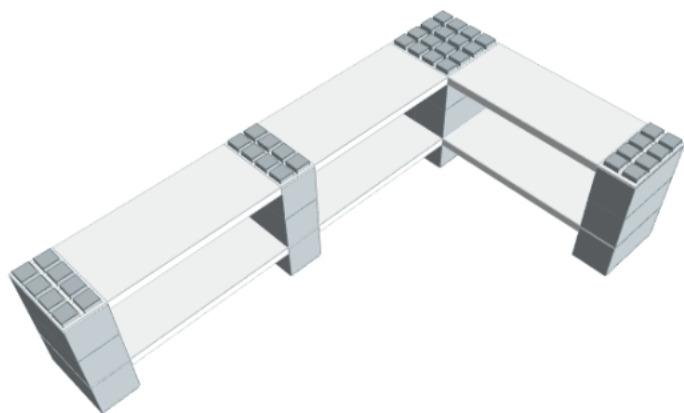

Model: 3 Level Double Corner Shelving Kit B

Designer: EverBlock Systems

FULL BLOCKS

Light Grey

25 x \$ 7.30 \$ 182.50

Total**25 \$ 182.50****FINISHING CAP**

Light Blue

5 x \$ 4.15 \$ 20.75

Total**5 \$ 20.75****HALF SHELF UNIT 36"**

White

9 x \$ 37.50 \$ 337.50

Total**9 \$ 337.50****Total Without Tax or Shipping: \$ 540.75**

Step #1

Full Block x 5 | Light Grey

Step #2

36" Shelf 2 x 3 | White

Step #5

36" Shelf 2 x 3 | White

Step #7

Full Block x 5 | Light Grey

Step #8

36" Shelf 2 x 3 | White

Step #9

Full Cap x 5 | Light Blue