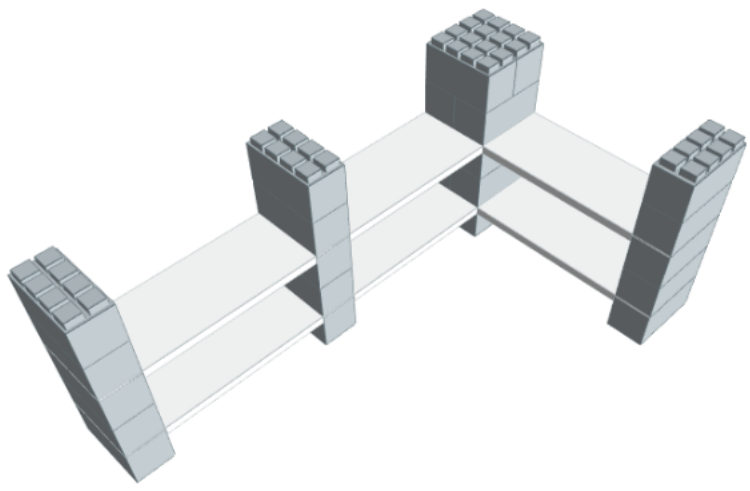

Model: 3 Level Double Corner Shelving Kit B

Designer: EverBlock Systems

FULL BLOCKS

Light Grey

25 x \$ 7.30 \$ 182.50

Total**25 \$ 182.50****FINISHING CAP**

Light Blue

5 x \$ 4.15 \$ 20.75

Step #5

36" Shelf 2 x 3 | White

Step #7

Full Block x 5 | Light Grey

Step #8

36" Shelf 2 x 3 | White

Step #9

Full Cap x 5 | Light Blue