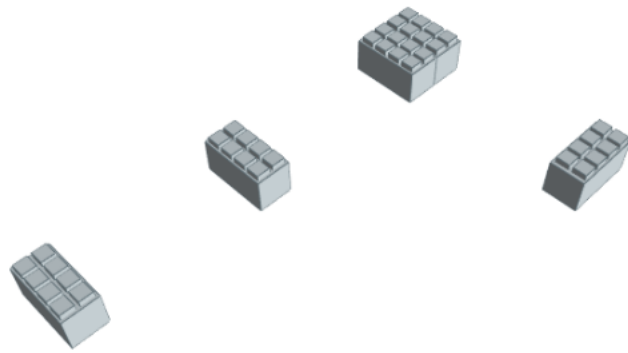

Model: 3 Level Double Corner Shelving Kit B

Designer: EverBlock Systems

FULL BLOCKS

Light Grey

25 x \$ 7.30 \$ 182.50

Total**25 \$ 182.50****FINISHING CAP**

Light Blue

5 x \$ 4.15 \$ 20.75

Total**5 \$ 20.75****HALF SHELF UNIT 36"**

White

9 x \$ 37.50 \$ 337.50

Total**9 \$ 337.50****Total Without Tax or Shipping: \$ 540.75**

Step #1

Full Block x 5 | Light Grey

Step #2

36" Shelf 2 x 3 | White

Step #5

36" Shelf 2 x 3 | White

Step #7

Full Block x 5 | Light Grey

Step #8

36" Shelf 2 x 3 | White

Step #9

Full Cap x 5 | Light Blue