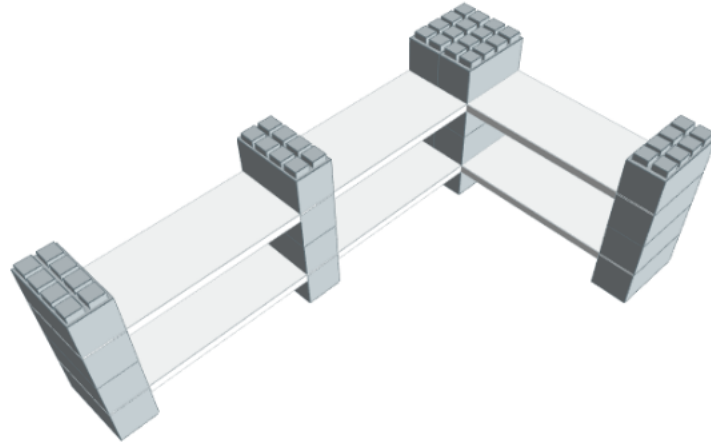

Model: 3 Level Double Corner Shelving Kit B

Designer: EverBlock Systems

FULL BLOCKS

Light Grey

25 x \$ 7.30 \$ 182.50

Total**25 \$ 182.50****FINISHING CAP**

Light Blue

5 x \$ 4.15 \$ 20.75

Total**5 \$ 20.75****HALF SHELF UNIT 36"**

White

9 x \$ 37.50 \$ 337.50

Total**9 \$ 337.50****Total Without Tax or Shipping: \$ 540.75**

Step #1

Full Block x 5 | Light Grey

Step #2

36" Shelf 2 x 3 | White

Step #5

36" Shelf 2 x 3 | White

Step #7

Full Block x 5 | Light Grey

Step #8

36" Shelf 2 x 3 | White

Step #9

Full Cap x 5 | Light Blue