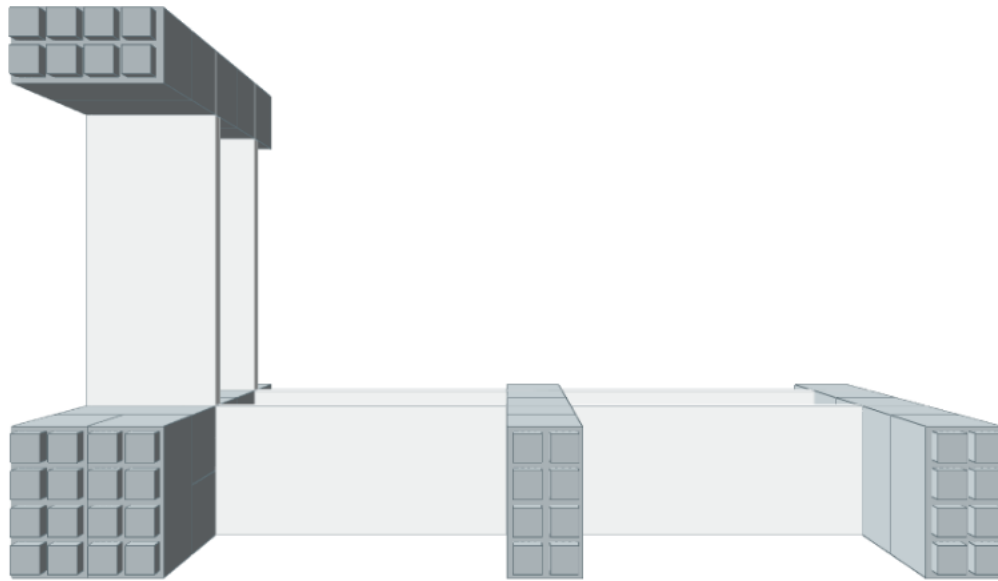

Model: 3 Level Double Corner Shelving Kit B

Designer: EverBlock Systems

FULL BLOCKS

Light Grey

25 x \$ 7.30 \$ 182.50

Total**25 \$ 182.50****FINISHING CAP**

Light Blue

5 x \$ 4.15 \$ 20.75

Total**5 \$ 20.75****HALF SHELF UNIT 36"**

White

9 x \$ 37.50 \$ 337.50

Total**9 \$ 337.50****Total Without Tax or Shipping: \$ 540.75**

Step #1

Full Block x 5 | Light Grey

Step #2

36" Shelf 2 x 3 | White

Step #5

36" Shelf 2 x 3 | White

Step #7

Full Block x 5 | Light Grey

Step #8

36" Shelf 2 x 3 | White

Step #9

Full Cap x 5 | Light Blue