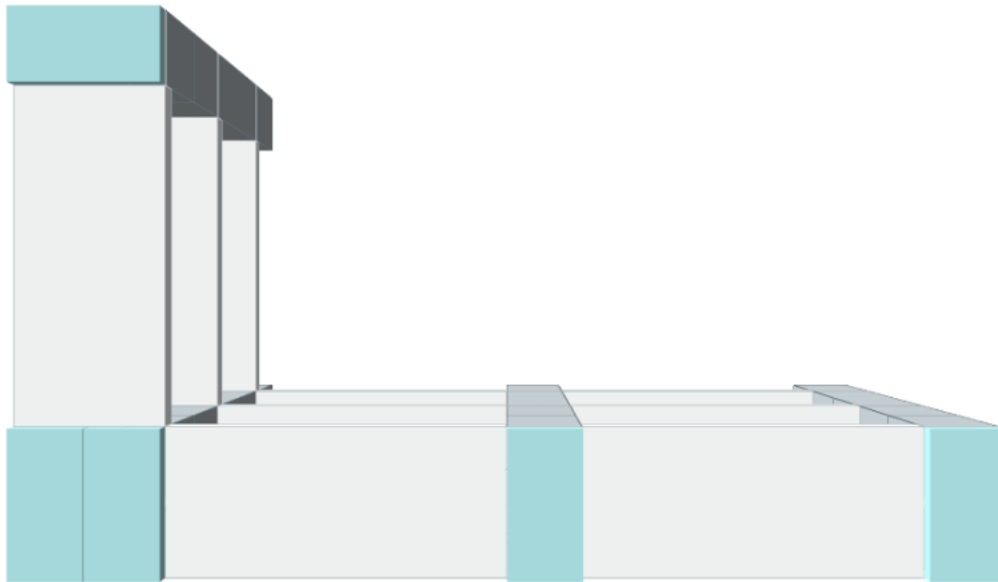

Model: 3 Level Double Corner Shelving Kit B

Designer: EverBlock Systems

FULL BLOCKS

Light Grey

25 x \$ 7.30 \$ 182.50

Total**25 \$ 182.50****FINISHING CAP**

Light Blue

5 x \$ 4.15 \$ 20.75

Total**5 \$ 20.75****HALF SHELF UNIT 36"**

White

9 x \$ 37.50 \$ 337.50

Total**9 \$ 337.50****Total Without Tax or Shipping: \$ 540.75**

Step #1

Full Block x 5 | Light Grey

Step #2

36" Shelf 2 x 3 | White

Step #5

36" Shelf 2 x 3 | White

Step #7

Full Block x 5 | Light Grey

Step #8

36" Shelf 2 x 3 | White

Step #9

Full Cap x 5 | Light Blue