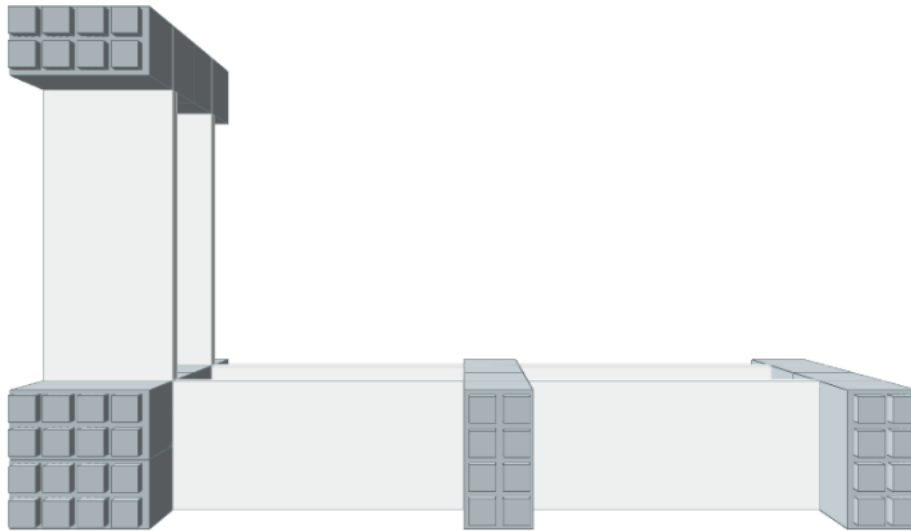

Model: 3 Level Double Corner Shelving Kit B

Designer: EverBlock Systems

FULL BLOCKS

Light Grey

25 x \$ 7.30 \$ 182.50

Total**25 \$ 182.50****FINISHING CAP**

Light Blue

5 x \$ 4.15 \$ 20.75

Total**5 \$ 20.75****HALF SHELF UNIT 36"**

White

9 x \$ 37.50 \$ 337.50

Total**9 \$ 337.50****Total Without Tax or Shipping: \$ 540.75**

Step #1

Full Block x 5 | Light Grey

Step #2

36" Shelf 2 x 3 | White

Step #5

36" Shelf 2 x 3 | White

Step #7

Full Block x 5 | Light Grey

Step #8

36" Shelf 2 x 3 | White

Step #9

Full Cap x 5 | Light Blue