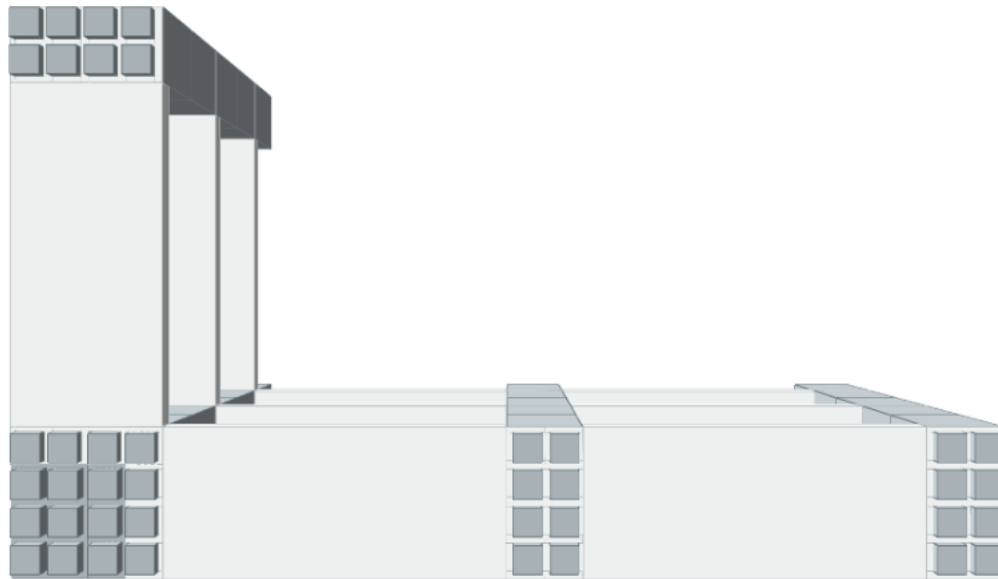

Model: 3 Level Double Corner Shelving Kit B

Designer: EverBlock Systems

FULL BLOCKS

Light Grey

25 x \$ 7.30 \$ 182.50

Total**25 \$ 182.50****FINISHING CAP**

Light Blue

5 x \$ 4.15 \$ 20.75

Total**5 \$ 20.75****HALF SHELF UNIT 36"**

White

9 x \$ 37.50 \$ 337.50

Total**9 \$ 337.50****Total Without Tax or Shipping: \$ 540.75**

Step #1

Full Block x 5 | Light Grey

Step #2

36" Shelf 2 x 3 | White

Step #5

36" Shelf 2 x 3 | White

Step #7

Full Block x 5 | Light Grey

Step #8

36" Shelf 2 x 3 | White

Step #9

Full Cap x 5 | Light Blue