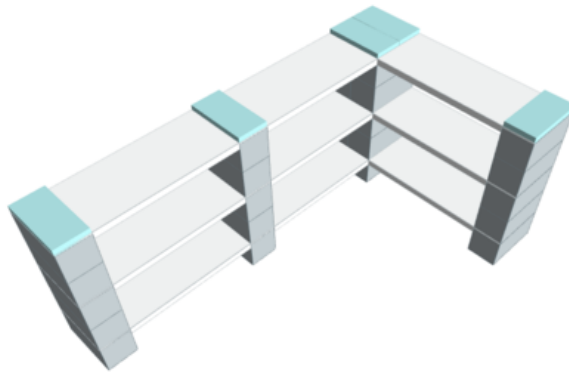

Model: 3 Level Double Corner Shelving Kit B

Designer: EverBlock Systems

FULL BLOCKS

Light Grey

25 x \$ 7.30 \$ 182.50

Total**25 \$ 182.50****FINISHING CAP**

Light Blue

5 x \$ 4.15 \$ 20.75

Total**5 \$ 20.75****HALF SHELF UNIT 36"**

White

9 x \$ 37.50 \$ 337.50

Total**9 \$ 337.50****Total Without Tax or Shipping: \$ 540.75**

Step #1

Full Block x 5 | Light Grey

Step #2

36" Shelf 2 x 3 | White

Step #5

36" Shelf 2 x 3 | White

Step #7

Full Block x 5 | Light Grey

Step #8

36" Shelf 2 x 3 | White

Step #9

Full Cap x 5 | Light Blue