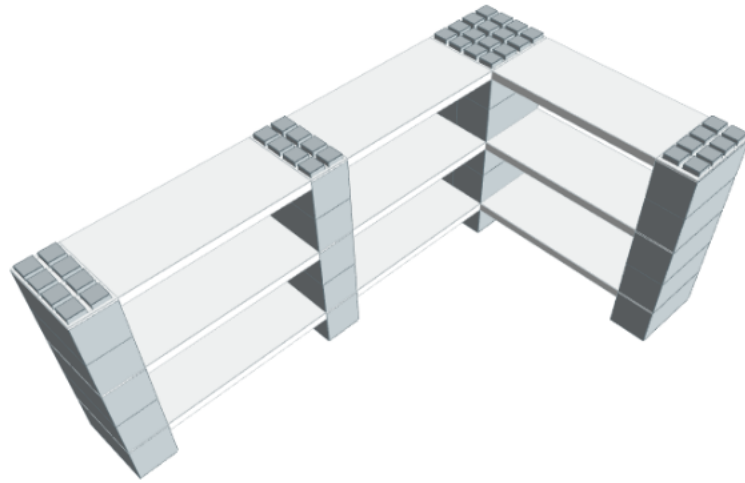

Model: 3 Level Double Corner Shelving Kit B

Designer: EverBlock Systems

FULL BLOCKS

Light Grey

25 x \$ 7.30 \$ 182.50

Total**25 \$ 182.50****FINISHING CAP**

Light Blue

5 x \$ 4.15 \$ 20.75

Total**5 \$ 20.75****HALF SHELF UNIT 36"**

White

9 x \$ 37.50 \$ 337.50

Total**9 \$ 337.50****Total Without Tax or Shipping: \$ 540.75**

Step #1

Full Block x 5 | Light Grey

Step #2

36" Shelf 2 x 3 | White

Step #5

36" Shelf 2 x 3 | White

Step #7

Full Block x 5 | Light Grey

Step #8

36" Shelf 2 x 3 | White

Step #9

Full Cap x 5 | Light Blue