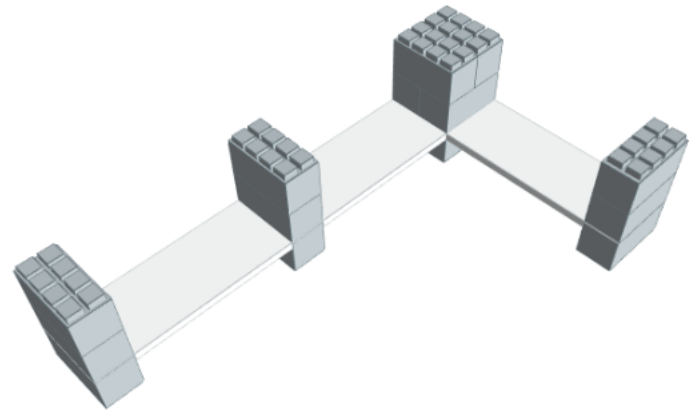

Model: 3 Level Double Corner Shelving Kit B

Designer: EverBlock Systems

FULL BLOCKS

Light Grey

25 x \$ 7.30 \$ 182.50

Total**25 \$ 182.50****FINISHING CAP**

Light Blue

5 x \$ 4.15 \$ 20.75

Total**5 \$ 20.75****HALF SHELF UNIT 36"**

White

9 x \$ 37.50 \$ 337.50

Total**9 \$ 337.50****Total Without Tax or Shipping: \$ 540.75**

Step #1

Full Block x 5 | Light Grey

Step #2

36" Shelf 2 x 3 | White

Step #5

36" Shelf 2 x 3 | White

Step #7

Full Block x 5 | Light Grey

Step #8

36" Shelf 2 x 3 | White

Step #9

Full Cap x 5 | Light Blue