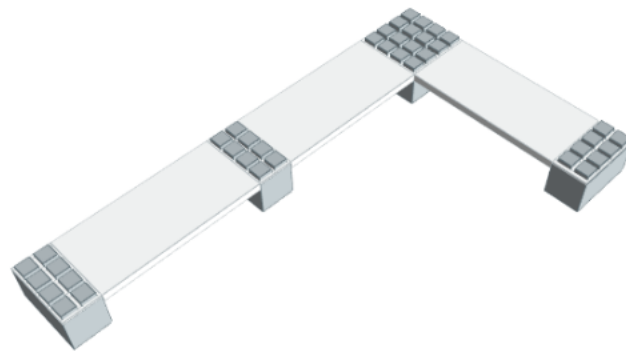

Model: 3 Level Double Corner Shelving Kit B

Designer: EverBlock Systems

FULL BLOCKS

Light Grey

25 x \$ 7.30 \$ 182.50

Total**25 \$ 182.50****FINISHING CAP**

Light Blue

5 x \$ 4.15 \$ 20.75

Total**5 \$ 20.75****HALF SHELF UNIT 36"**

White

9 x \$ 37.50 \$ 337.50

Total**9 \$ 337.50****Total Without Tax or Shipping: \$ 540.75**

Step #1

Full Block x 5 | Light Grey

Step #2

36" Shelf 2 x 3 | White

Step #5

36" Shelf 2 x 3 | White

Step #7

Full Block x 5 | Light Grey

Step #8

36" Shelf 2 x 3 | White

Step #9

Full Cap x 5 | Light Blue