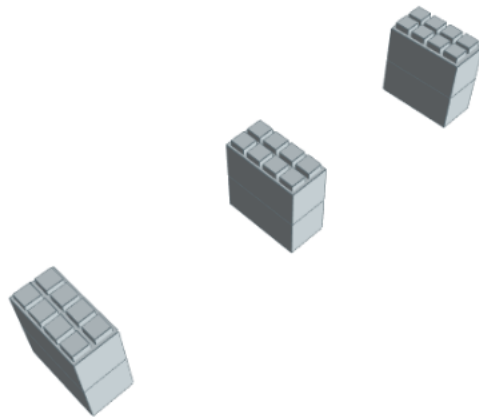

---

**Model:** 3 Level, Double Shelf, 72"W EverBlock Shelving Kit

**Designer:** EverBlock Systems

**FULL BLOCKS**

Light Grey

18

**Total****18****FINISHING CAP**

Light Blue

3

**Total****3****HALF SHELF UNIT 36"**

White

6

**Total****6**

Step #1

Full Block x 3 | Light Grey

Step #2

Full Block x 3 | Light Grey

Step #3

36" Shelf 2 x 2 | White

Step #3

36" Shelf 2 x 2 | White

Step #6

36" Shelf 2 x 2 | White

Step #7