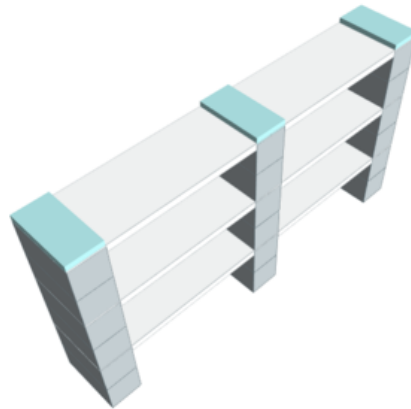

---

**Model:** 3 Level, Double Shelf, 72"W EverBlock Shelving Kit

**Designer:** EverBlock Systems

**FULL BLOCKS**

Light Grey

18

**Total****18****FINISHING CAP**

Light Blue

3

**Total****3****HALF SHELF UNIT 36"**

White

6

**Total****6**

Step #1

Full Block x 3 | Light Grey

Step #2

Full Block x 3 | Light Grey

Step #3

36" Shelf 2 x 2 | White

Step #3

36" Shelf 2 x 2 | White

Step #6

36" Shelf 2 x 2 | White

Step #7