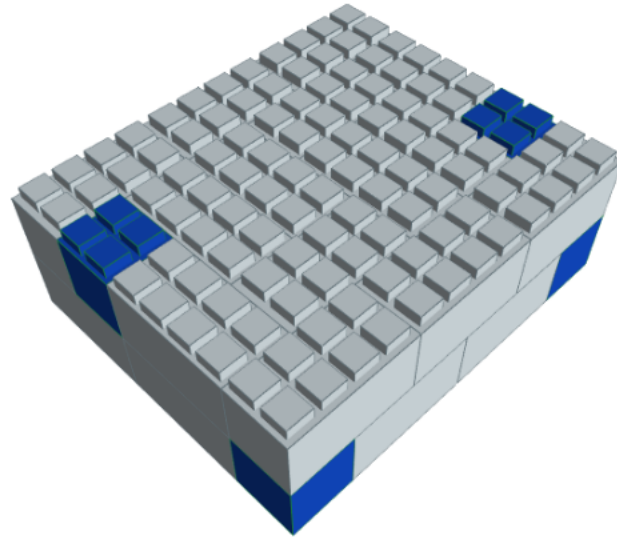

**Total****6 \$ 33.06****FINISHING CAP**

Light Blue

15 x \$ 4.15 \$ 62.25

**Total****15 \$ 62.25****Total Without Tax or Shipping: \$ 453.01**

Step #1

Full Block x 10 | Light Grey

Step #2

Full Block x 14 | Light Grey  
Half Block x 2 | Blue

Step #2

Full Block x 14 | Light Grey  
Half Block x 2 | Blue

Step #3

Full Block x 14 | Light Grey  
Half Block x 2 | Blue

Step #3

Full Block x 14 | Light Grey  
Half Block x 2 | Blue

Step #4

Full Block x 6 | Light Grey  
Full Cap x 9 | Light Blue

Step #4

Full Block x 6 | Light Grey  
Full Cap x 9 | Light Blue

Step #5

Full Block x 5 | Light Grey  
Half Block x 2 | Blue

Step #5

Full Block x 5 | Light Grey  
Half Block x 2 | Blue

Step #6

Full Cap x 6 | Light Blue