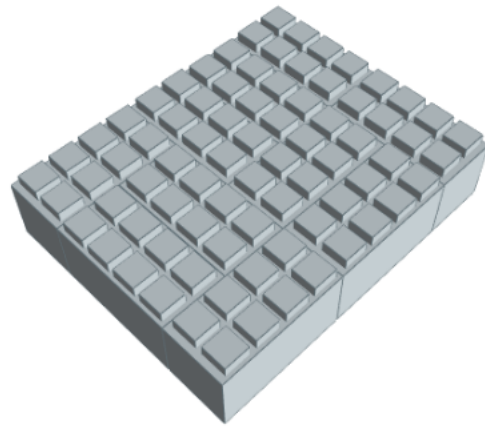

---

**Model:** 3ft Lounge Chair - Cantilevered  
**Designer:** EverBlock Systems

**FULL BLOCKS**

Light Grey

49 x \$ 7.30 \$ 357.70

**Total****49 \$ 357.70****HALF BLOCKS**

Blue

6 x \$ 5.51 \$ 33.06

**Total****6 \$ 33.06****FINISHING CAP**

Light Blue

15 x \$ 4.15 \$ 62.25

**Total****15 \$ 62.25****Total Without Tax or Shipping: \$ 453.01**

Step #1

Full Block x 10 | Light Grey

Step #2

Full Block x 14 | Light Grey  
Half Block x 2 | Blue

Step #2

Full Block x 14 | Light Grey  
Half Block x 2 | Blue

Step #3

Full Block x 14 | Light Grey  
Half Block x 2 | Blue

Step #3

Full Block x 14 | Light Grey  
Half Block x 2 | Blue

Step #4

Full Block x 6 | Light Grey  
Full Cap x 9 | Light Blue

Step #4

Full Block x 6 | Light Grey  
Full Cap x 9 | Light Blue

Step #5

Full Block x 5 | Light Grey  
Half Block x 2 | Blue

Step #5

Full Block x 5 | Light Grey  
Half Block x 2 | Blue

Step #6

Full Cap x 6 | Light Blue