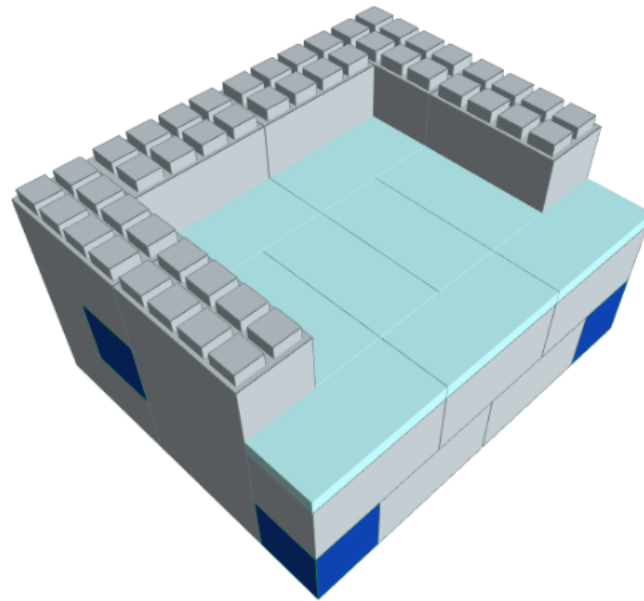

**Total****6 \$ 33.06****FINISHING CAP**

Light Blue

15 x \$ 4.15 \$ 62.25

**Total****15 \$ 62.25****Total Without Tax or Shipping: \$ 453.01**

Step #1

Full Block x 10 | Light Grey

Step #2

Full Block x 14 | Light Grey  
Half Block x 2 | Blue

Step #2

Full Block x 14 | Light Grey  
Half Block x 2 | Blue

Step #3

Full Block x 14 | Light Grey  
Half Block x 2 | Blue

Step #3

Full Block x 14 | Light Grey  
Half Block x 2 | Blue

Step #4

Full Block x 6 | Light Grey  
Full Cap x 9 | Light Blue

Step #4

Full Block x 6 | Light Grey  
Full Cap x 9 | Light Blue

Step #5

Full Block x 5 | Light Grey  
Half Block x 2 | Blue

Step #5

Full Block x 5 | Light Grey  
Half Block x 2 | Blue

Step #6

Full Cap x 6 | Light Blue