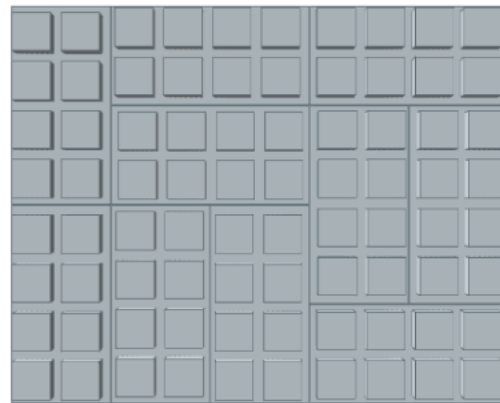

---

**Model:** 3ft Lounge Chair - Cantilevered  
**Designer:** EverBlock Systems

**FULL BLOCKS**

Light Grey

49 x \$ 7.30 \$ 357.70

**Total****49 \$ 357.70****HALF BLOCKS**

Blue

6 x \$ 5.51 \$ 33.06

**Total****6 \$ 33.06****FINISHING CAP**

Light Blue

15 x \$ 4.15 \$ 62.25

**Total****15 \$ 62.25****Total Without Tax or Shipping: \$ 453.01**

Step #1

Full Block x 10 | Light Grey

Step #2

Full Block x 14 | Light Grey  
Half Block x 2 | Blue

Step #2

Full Block x 14 | Light Grey  
Half Block x 2 | Blue

Step #3

Full Block x 14 | Light Grey  
Half Block x 2 | Blue

Step #3

Full Block x 14 | Light Grey  
Half Block x 2 | Blue

Step #4

Full Block x 6 | Light Grey  
Full Cap x 9 | Light Blue

Step #4

Full Block x 6 | Light Grey  
Full Cap x 9 | Light Blue

Step #5

Full Block x 5 | Light Grey  
Half Block x 2 | Blue

Step #5

Full Block x 5 | Light Grey  
Half Block x 2 | Blue

Step #6

Full Cap x 6 | Light Blue