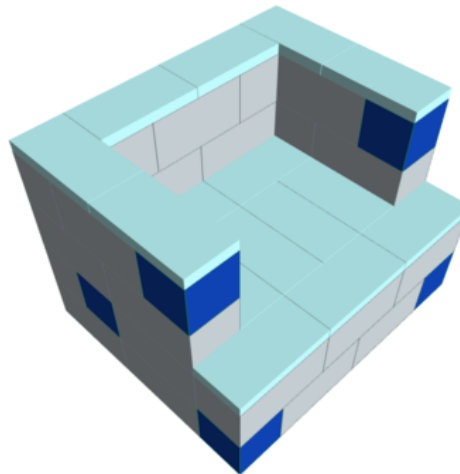

---

**Model:** 3ft Lounge Chair - Cantilevered  
**Designer:** EverBlock Systems

**FULL BLOCKS**

Light Grey

49 x \$ 7.30 \$ 357.70

**Total****49 \$ 357.70****HALF BLOCKS**

Blue

6 x \$ 5.51 \$ 33.06

**Total****6 \$ 33.06****FINISHING CAP**

Light Blue

15 x \$ 4.15 \$ 62.25

**Total****15 \$ 62.25****Total Without Tax or Shipping: \$ 453.01**

Step #1

Full Block x 10 | Light Grey

Step #2

Full Block x 14 | Light Grey  
Half Block x 2 | Blue

Step #2

Full Block x 14 | Light Grey  
Half Block x 2 | Blue

Step #3

Full Block x 14 | Light Grey  
Half Block x 2 | Blue

Step #3

Full Block x 14 | Light Grey  
Half Block x 2 | Blue

Step #4

Full Block x 6 | Light Grey  
Full Cap x 9 | Light Blue

Step #4

Full Block x 6 | Light Grey  
Full Cap x 9 | Light Blue

Step #5

Full Block x 5 | Light Grey  
Half Block x 2 | Blue

Step #5

Full Block x 5 | Light Grey  
Half Block x 2 | Blue

Step #6

Full Cap x 6 | Light Blue