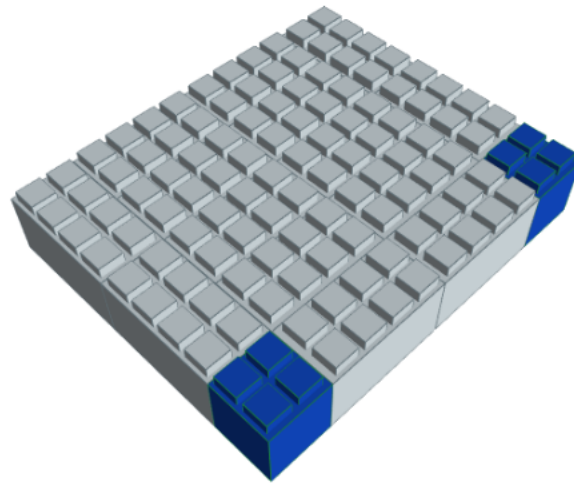

---

**Model:** 3ft Lounge Chair - Cantilevered  
**Designer:** EverBlock Systems

**FULL BLOCKS**

Light Grey

49 x \$ 7.30 \$ 357.70

**Total****49 \$ 357.70****HALF BLOCKS**

Blue

6 x \$ 5.51 \$ 33.06

**Total****6 \$ 33.06****FINISHING CAP**

Light Blue

15 x \$ 4.15 \$ 62.25

**Total****15 \$ 62.25****Total Without Tax or Shipping: \$ 453.01**

Step #1

Full Block x 10 | Light Grey

Step #2

Full Block x 14 | Light Grey  
Half Block x 2 | Blue

Step #2

Full Block x 14 | Light Grey  
Half Block x 2 | Blue

Step #3

Full Block x 14 | Light Grey  
Half Block x 2 | Blue

Step #3

Full Block x 14 | Light Grey  
Half Block x 2 | Blue

Step #4

Full Block x 6 | Light Grey  
Full Cap x 9 | Light Blue

Step #4

Full Block x 6 | Light Grey  
Full Cap x 9 | Light Blue

Step #5

Full Block x 5 | Light Grey  
Half Block x 2 | Blue

Step #5

Full Block x 5 | Light Grey  
Half Block x 2 | Blue

Step #6

Full Cap x 6 | Light Blue