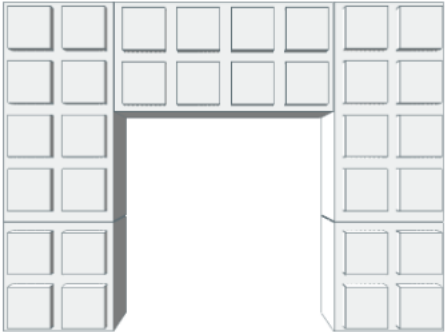

---

**Model:** 43" High x 24" Wide Lectern Kit  
**Designer:** EverBlock Systems, LLC.

**FULL BLOCKS**

White

24

**Total****24****HALF BLOCKS**

White

8

**Total****8****\$ 44.08****FINISHING CAP**

White

4 x \$ 4.15 \$ 16.60

**Total****4****\$ 16.60****SHELF UNIT 24"**

White

1 x \$ 24.50 \$ 24.50

**Total****1****\$ 24.50**

Step #1

Full Block x 3 | White  
Half Block x 2 | White

Step #1

Full Block x 3 | White  
Half Block x 2 | White

Step #2

Full Block x 4 | White

Step #3

Full Block x 3 | White  
Half Block x 2 | White

Step #3

Full Block x 3 | White  
Half Block x 2 | White

Step #4

Full Block x 4 | White

Step #5

Full Block x 3 | White  
Half Block x 2 | White

Step #5

Full Block x 3 | White  
Half Block x 2 | White

Step #7