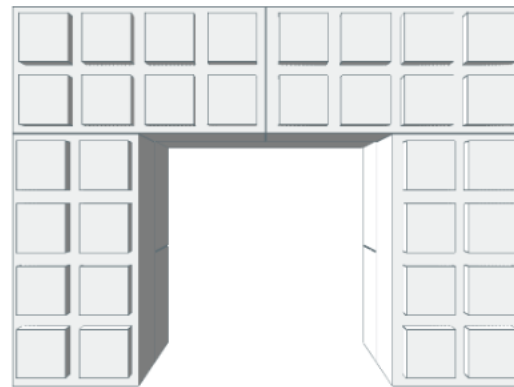

---

**Model:** 43" High x 24" Wide Lectern Kit  
**Designer:** EverBlock Systems, LLC.

**FULL BLOCKS**

White

24

**Total****24****HALF BLOCKS**

White

8

**Total****8****\$ 44.08****FINISHING CAP**

White

4 x \$ 4.15 \$ 16.60

**Total****4****\$ 16.60****SHELF UNIT 24"**

White

1 x \$ 24.50 \$ 24.50

**Total****1****\$ 24.50**

Step #1

Full Block x 3 | White  
Half Block x 2 | White

Step #1

Full Block x 3 | White  
Half Block x 2 | White

Step #2

Full Block x 4 | White

Step #3

Full Block x 3 | White  
Half Block x 2 | White

Step #3

Full Block x 3 | White  
Half Block x 2 | White

Step #4

Full Block x 4 | White

Step #5

Full Block x 3 | White  
Half Block x 2 | White

Step #5

Full Block x 3 | White  
Half Block x 2 | White

Step #7