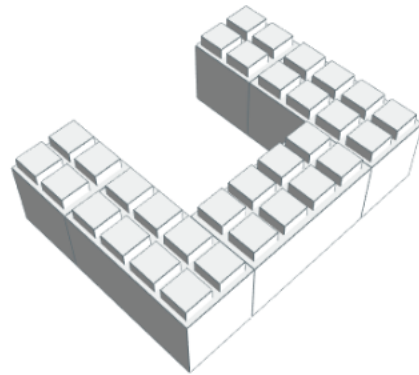

---

**Model:** 43" High x 24" Wide Lectern Kit  
**Designer:** EverBlock Systems, LLC.

**FULL BLOCKS**

White

24

**Total****24****HALF BLOCKS**

White

8

**Total****8****\$ 44.08****FINISHING CAP**

White

4 x \$ 4.15 \$ 16.60

**Total****4****\$ 16.60****SHELF UNIT 24"**

White

1 x \$ 24.50 \$ 24.50

**Total****1****\$ 24.50**

Step #1

Full Block x 3 | White  
Half Block x 2 | White

Step #1

Full Block x 3 | White  
Half Block x 2 | White

Step #2

Full Block x 4 | White

Step #3

Full Block x 3 | White  
Half Block x 2 | White

Step #3

Full Block x 3 | White  
Half Block x 2 | White

Step #4

Full Block x 4 | White

Step #5

Full Block x 3 | White  
Half Block x 2 | White

Step #5

Full Block x 3 | White  
Half Block x 2 | White

Step #7