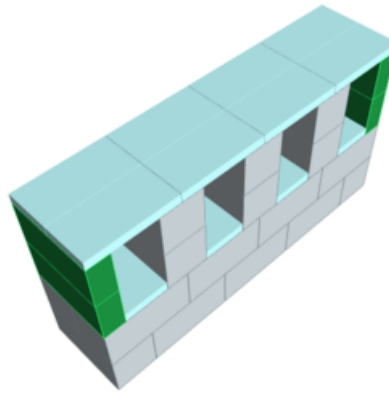

Model: 4ft TV Stand and Console Kit

Designer: EverBlock Systems

FULL BLOCKS

Light Grey

22

Total

22

LINE BLOCKS

Green

4

Total

4

FINISHING CAP

Light Blue

12

Total

12

Step #2

Full Block x 8 | Light Grey

Step #3

Full Block x 3 | Light Grey
Line Block x 2 | Green
Full Cap x 4 | Light Blue

Step #3

Full Block x 3 | Light Grey
Line Block x 2 | Green
Full Cap x 4 | Light Blue

Step #4

Full Block x 3 | Light Grey
Line Block x 2 | Green

Step #4

Full Block x 3 | Light Grey
Line Block x 2 | Green

Step #5

Full Cap x 8 | Light Blue