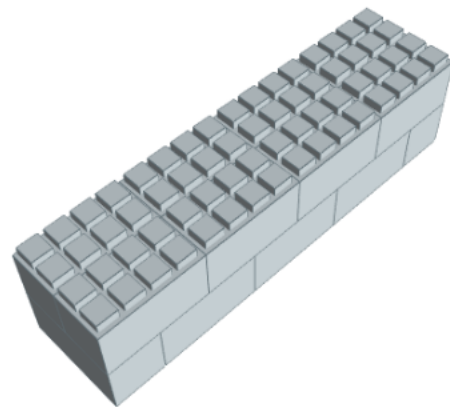

Model: 4ft TV Stand and Console Kit

Designer: EverBlock Systems

FULL BLOCKS

Light Grey

22

Total

22

LINE BLOCKS

12

Step #2

Full Block x 8 | Light Grey

Step #3

Full Block x 3 | Light Grey
Line Block x 2 | Green
Full Cap x 4 | Light Blue

Step #3

Full Block x 3 | Light Grey
Line Block x 2 | Green
Full Cap x 4 | Light Blue

Step #4

Full Block x 3 | Light Grey
Line Block x 2 | Green

Step #4

Full Block x 3 | Light Grey
Line Block x 2 | Green

Step #5

Full Cap x 8 | Light Blue