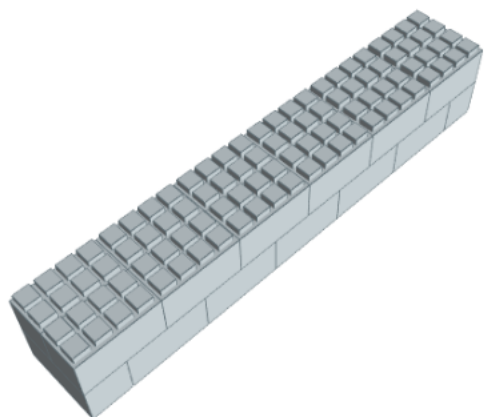

Model: 6ft TV Stand and Console Kit

Designer: EverBlock Systems

FULL BLOCKS

Light Grey

34

Total

34

LINE BLOCKS

18

Step #1

Full Block x 12 | Light Grey

Step #2

Full Block x 12 | Light Grey

Step #3

Full Block x 5 | Light Grey
Line Block x 2 | Green
Full Cap x 6 | Light Blue

Step #3

Full Block x 5 | Light Grey
Line Block x 2 | Green
Full Cap x 6 | Light Blue

Step #4

Full Block x 5 | Light Grey
Line Block x 2 | Green

Step #4

Full Block x 5 | Light Grey
Line Block x 2 | Green