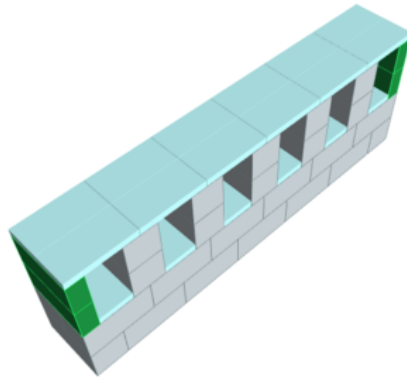

Model: 6ft TV Stand and Console Kit

Designer: EverBlock Systems

FULL BLOCKS

Light Grey

34

Total

34

LINE BLOCKS

Green

4

Total

4

FINISHING CAP

Light Blue

18

Total

18

Step #1

Full Block x 12 | Light Grey

Step #2

Full Block x 12 | Light Grey

Step #3

Full Block x 5 | Light Grey
Line Block x 2 | Green
Full Cap x 6 | Light Blue

Step #3

Full Block x 5 | Light Grey
Line Block x 2 | Green
Full Cap x 6 | Light Blue

Step #4

Full Block x 5 | Light Grey
Line Block x 2 | Green

Step #4

Full Block x 5 | Light Grey
Line Block x 2 | Green