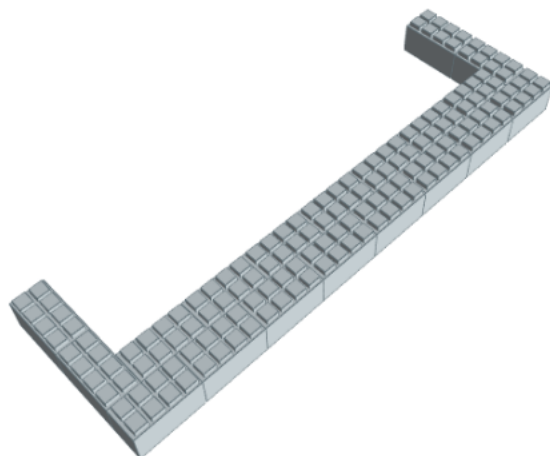

Model: 8ft "Full Cantilever" Bar / Counter

Designer: EverBlock Systems

FULL BLOCKS

Light Grey

136

Total**136****HALF BLOCKS**

Blue

6

Total**6****FINISHING CAP**

Light Blue

25

Total**25**

Step #1

Full Block x 19 | Light Grey

Step #1

Full Block x 19 | Light Grey

Step #2

Full Block x 18 | Light Grey
Half Block x 2 | Blue

Step #2

Full Block x 18 | Light Grey
Half Block x 2 | Blue

Step #3

Full Block x 19 | Light Grey

Step #4

Full Block x 18 | Light Grey
Half Block x 2 | Blue