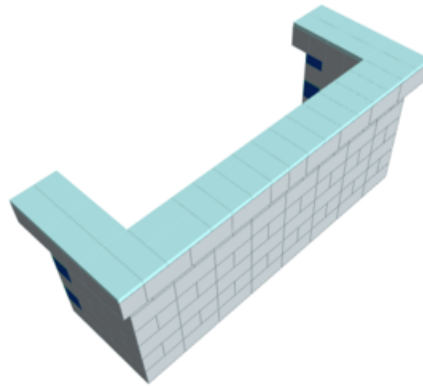

Model: 8ft "Full Cantilever" Bar / Counter

Designer: EverBlock Systems

FULL BLOCKS

Light Grey

136

Total**136****HALF BLOCKS**

Blue

6

Total**6****FINISHING CAP**

Light Blue

25

Total**25**

Step #1

Full Block x 19 | Light Grey

Step #1

Full Block x 19 | Light Grey

Step #2

Full Block x 18 | Light Grey
Half Block x 2 | Blue

Step #2

Full Block x 18 | Light Grey
Half Block x 2 | Blue

Step #3

Full Block x 19 | Light Grey

Step #4

Full Block x 18 | Light Grey
Half Block x 2 | Blue