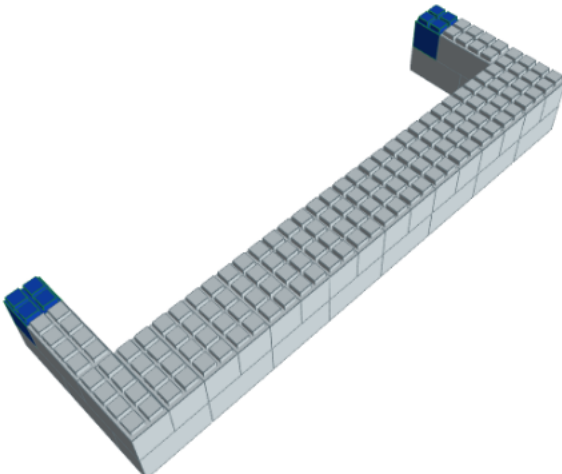

Model: 8ft "Full Cantilever" Bar / Counter

Designer: EverBlock Systems

FULL BLOCKS

Light Grey

136

Total**136****HALF BLOCKS**

Blue

6

Total**6****FINISHING CAP**

Light Blue

25

Total**25**

Step #1

Full Block x 19 | Light Grey

Step #1

Full Block x 19 | Light Grey

Step #2

Full Block x 18 | Light Grey
Half Block x 2 | Blue

Step #2

Full Block x 18 | Light Grey
Half Block x 2 | Blue

Step #3

Full Block x 19 | Light Grey

Step #4

Full Block x 18 | Light Grey
Half Block x 2 | Blue