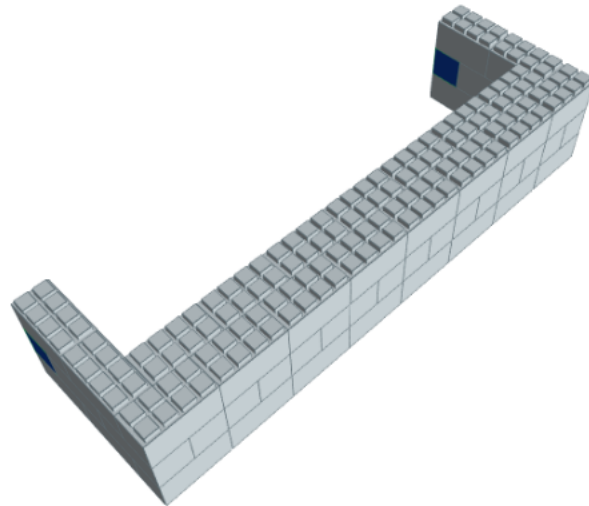

Model: 8ft "Full Cantilever" Bar / Counter

Designer: EverBlock Systems

FULL BLOCKS

Light Grey

136

Total**136****HALF BLOCKS**

Blue

6

Total**6****FINISHING CAP**

Light Blue

25

Total**25**

Step #1

Full Block x 19 | Light Grey

Step #1

Full Block x 19 | Light Grey

Step #2

Full Block x 18 | Light Grey
Half Block x 2 | Blue

Step #2

Full Block x 18 | Light Grey
Half Block x 2 | Blue

Step #3

Full Block x 19 | Light Grey

Step #4

Full Block x 18 | Light Grey
Half Block x 2 | Blue

Step #4

Full Block x 18 | Light Grey
Half Block x 2 | Blue

Step #6

Full Block x 18 | Light Grey
Half Block x 2 | Blue

Step #6

Full Block x 18 | Light Grey
Half Block x 2 | Blue

Step #7

Full Block x 25 | Light Grey