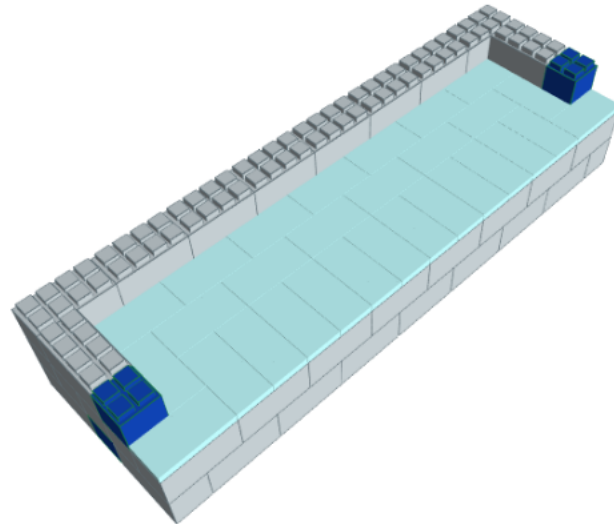

Light Blue

40 x \$ 4.15 \$ 166.00

Total**40 \$ 166.00****Total Without Tax or Shipping: \$ 1137.04**

Step #1

Full Block x 30 | Light Grey

Step #1

Full Block x 30 | Light Grey

Step #2

Full Block x 39 | Light Grey
Half Block x 2 | Blue

Step #2

Full Block x 39 | Light Grey
Half Block x 2 | Blue

Step #3

Full Block x 40 | Light Grey

Step #4

Full Block x 10 | Light Grey
Half Block x 2 | Blue
Full Cap x 29 | Light Blue

Step #4

Full Block x 10 | Light Grey
Half Block x 2 | Blue
Full Cap x 29 | Light Blue

Step #6

Full Cap x 11 | Light Blue