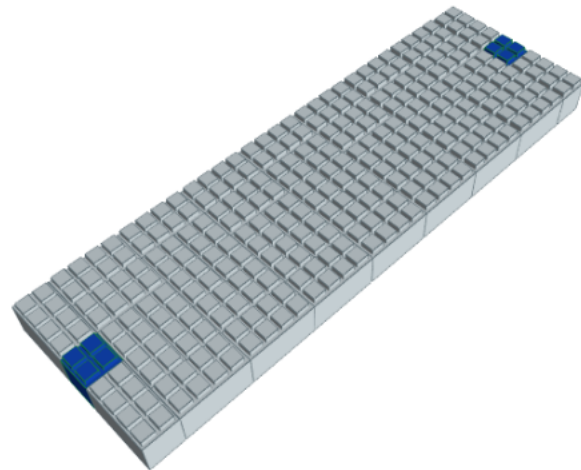

Model: 8ft Sofa w/ Cantilever Kit
Designer: EverBlock Systems

FULL BLOCKS

Light Grey

130

Total**130****HALF BLOCKS**

Blue

4 x \$ 5.51 \$ 22.04

Total**4 \$ 22.04****FINISHING CAP**

Light Blue

40 x \$ 4.15 \$ 166.00

Total**40 \$ 166.00****Total Without Tax or Shipping: \$ 1137.04**

Step #1

Full Block x 30 | Light Grey

Step #1

Full Block x 30 | Light Grey

Step #2

Full Block x 39 | Light Grey
Half Block x 2 | Blue

Step #2

Full Block x 39 | Light Grey
Half Block x 2 | Blue

Step #3

Full Block x 40 | Light Grey

Step #4

Full Block x 10 | Light Grey
Half Block x 2 | Blue
Full Cap x 29 | Light Blue