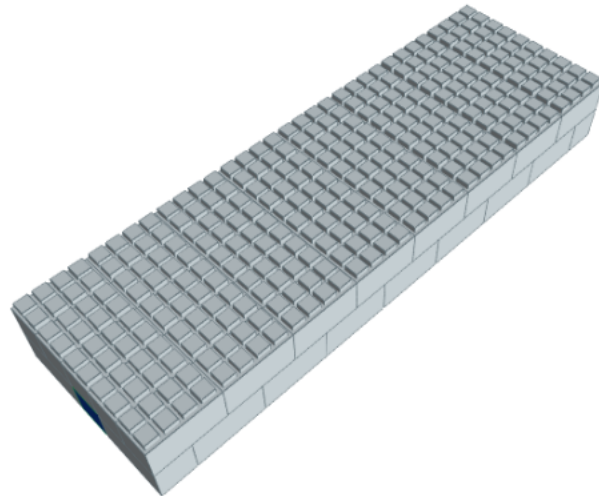

Model: 8ft Sofa w/ Cantilever Kit
Designer: EverBlock Systems

FULL BLOCKS

Light Grey

130

Total**130****HALF BLOCKS**

Blue

4 x \$ 5.51 \$ 22.04

Total**4 \$ 22.04****FINISHING CAP**

Light Blue

40 x \$ 4.15 \$ 166.00

Total**40 \$ 166.00****Total Without Tax or Shipping: \$ 1137.04**

Step #1

Full Block x 30 | Light Grey

Step #1

Full Block x 30 | Light Grey

Step #2

Full Block x 39 | Light Grey
Half Block x 2 | Blue

Step #2

Full Block x 39 | Light Grey
Half Block x 2 | Blue

Step #3

Full Block x 40 | Light Grey

Step #4

Full Block x 10 | Light Grey
Half Block x 2 | Blue
Full Cap x 29 | Light Blue

Step #4

Full Block x 10 | Light Grey
Half Block x 2 | Blue
Full Cap x 29 | Light Blue

Step #6

Full Cap x 11 | Light Blue