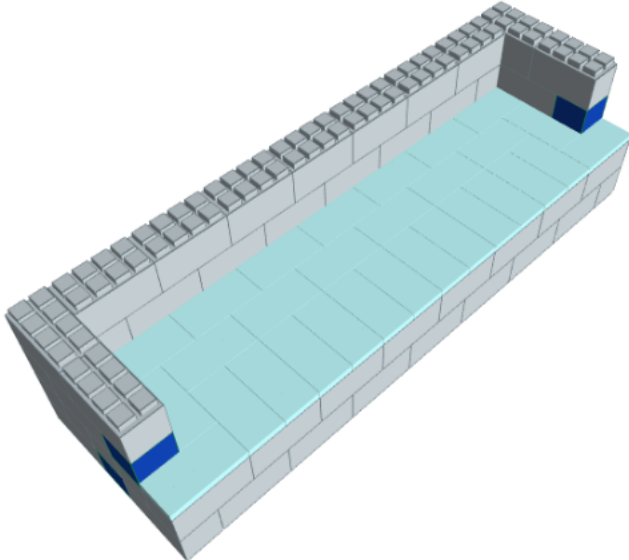

Light Blue

40 x \$ 4.15 \$ 166.00

Total**40 \$ 166.00****Total Without Tax or Shipping: \$ 1137.04**

Step #1

Full Block x 30 | Light Grey

Step #1

Full Block x 30 | Light Grey

Step #2

Full Block x 39 | Light Grey
Half Block x 2 | Blue

Step #2

Full Block x 39 | Light Grey
Half Block x 2 | Blue

Step #3

Full Block x 40 | Light Grey

Step #4

Full Block x 10 | Light Grey
Half Block x 2 | Blue
Full Cap x 29 | Light Blue

Step #4

Full Block x 10 | Light Grey
Half Block x 2 | Blue
Full Cap x 29 | Light Blue

Step #6

Full Cap x 11 | Light Blue