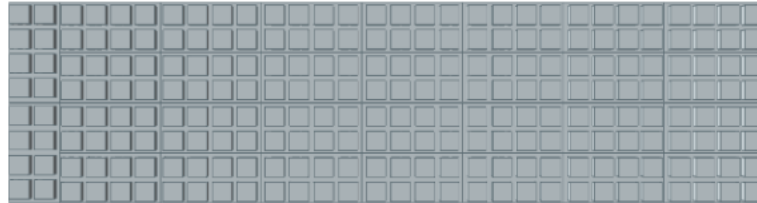

Model: 8ft Sofa w/ Cantilever Kit
Designer: EverBlock Systems

FULL BLOCKS

Light Grey

130

Total**130****HALF BLOCKS**

Blue

4 x \$ 5.51 \$ 22.04

Total**4 \$ 22.04****FINISHING CAP**

Light Blue

40 x \$ 4.15 \$ 166.00

Total**40 \$ 166.00****Total Without Tax or Shipping: \$ 1137.04**

Step #1

Full Block x 30 | Light Grey

Step #1

Full Block x 30 | Light Grey

Step #2

Full Block x 39 | Light Grey
Half Block x 2 | Blue

Step #2

Full Block x 39 | Light Grey
Half Block x 2 | Blue

Step #3

Full Block x 40 | Light Grey

Step #4

Full Block x 10 | Light Grey
Half Block x 2 | Blue
Full Cap x 29 | Light Blue

Step #4

Full Block x 10 | Light Grey
Half Block x 2 | Blue
Full Cap x 29 | Light Blue

Step #6

Full Cap x 11 | Light Blue