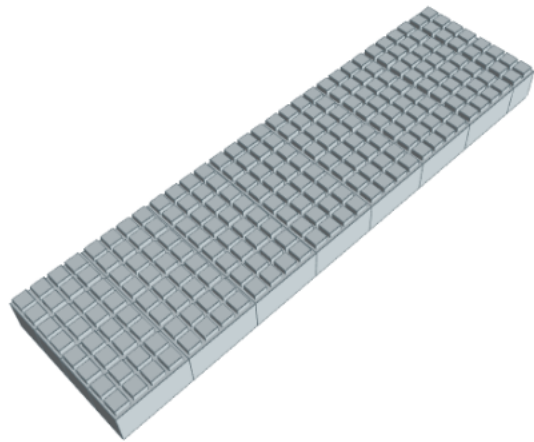

Model: 8ft Sofa w/ Cantilever Kit
Designer: EverBlock Systems

FULL BLOCKS

Light Grey

130

Total**130****HALF BLOCKS**

Blue

4 x \$ 5.51 \$ 22.04

Total**4 \$ 22.04****FINISHING CAP**

Light Blue

40 x \$ 4.15 \$ 166.00

Total**40 \$ 166.00****Total Without Tax or Shipping: \$ 1137.04**

Step #1

Full Block x 30 | Light Grey

Step #1

Full Block x 30 | Light Grey

Step #2

Full Block x 39 | Light Grey
Half Block x 2 | Blue

Step #2

Full Block x 39 | Light Grey
Half Block x 2 | Blue

Step #3

Full Block x 40 | Light Grey

Step #4

Full Block x 10 | Light Grey
Half Block x 2 | Blue
Full Cap x 29 | Light Blue