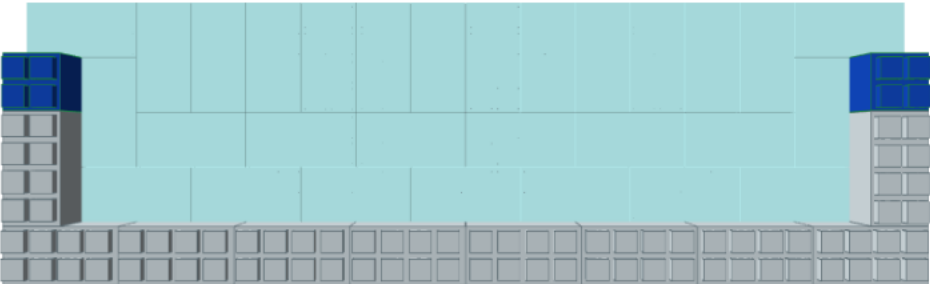

Model: 8ft Sofa w/ Cantilever Kit
Designer: EverBlock Systems

FULL BLOCKS

Light Grey

130

Total**130****HALF BLOCKS**

Blue

4 x \$ 5.51 \$ 22.04

Total**4 \$ 22.04****FINISHING CAP**

Light Blue

40 x \$ 4.15 \$ 166.00

Total**40 \$ 166.00****Total Without Tax or Shipping: \$ 1137.04**

Step #1

Full Block x 30 | Light Grey

Step #1

Full Block x 30 | Light Grey

Step #2

Full Block x 39 | Light Grey
Half Block x 2 | Blue

Step #2

Full Block x 39 | Light Grey
Half Block x 2 | Blue

Step #3

Full Block x 40 | Light Grey

Step #4

Full Block x 10 | Light Grey
Half Block x 2 | Blue
Full Cap x 29 | Light Blue

Step #4

Full Block x 10 | Light Grey
Half Block x 2 | Blue
Full Cap x 29 | Light Blue

Step #6

Full Cap x 11 | Light Blue