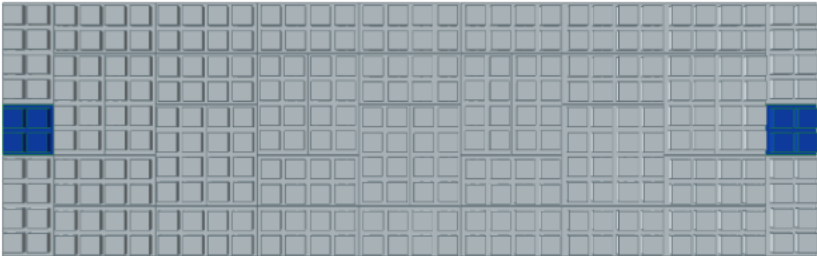

Model: 8ft Sofa w/ Cantilever Kit
Designer: EverBlock Systems

FULL BLOCKS

Light Grey

130

Total**130****HALF BLOCKS**

Blue

4 x \$ 5.51 \$ 22.04

Total**4 \$ 22.04****FINISHING CAP**

Light Blue

40 x \$ 4.15 \$ 166.00

Total**40 \$ 166.00****Total Without Tax or Shipping: \$ 1137.04**

Step #1

Full Block x 30 | Light Grey

Step #1

Full Block x 30 | Light Grey

Step #2

Full Block x 39 | Light Grey
Half Block x 2 | Blue

Step #2

Full Block x 39 | Light Grey
Half Block x 2 | Blue

Step #3

Full Block x 40 | Light Grey

Step #4

Full Block x 10 | Light Grey
Half Block x 2 | Blue
Full Cap x 29 | Light Blue

Step #4

Full Block x 10 | Light Grey
Half Block x 2 | Blue
Full Cap x 29 | Light Blue

Step #6

Full Cap x 11 | Light Blue