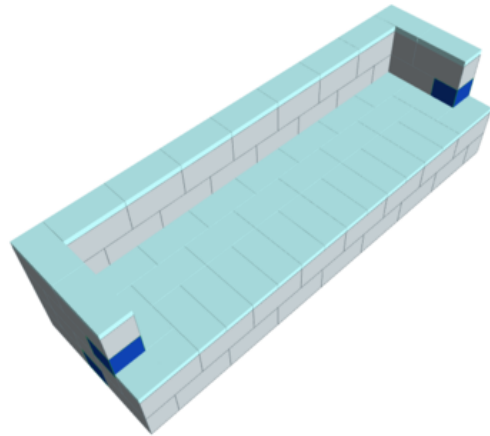

Model: 8ft Sofa w/ Cantilever Kit
Designer: EverBlock Systems

FULL BLOCKS

Light Grey

130

Total**130****HALF BLOCKS**

Blue

4 x \$ 5.51 \$ 22.04

Total**4 \$ 22.04****FINISHING CAP**

Light Blue

40 x \$ 4.15 \$ 166.00

Total**40 \$ 166.00****Total Without Tax or Shipping: \$ 1137.04**

Step #1

Full Block x 30 | Light Grey

Step #1

Full Block x 30 | Light Grey

Step #2

Full Block x 39 | Light Grey
Half Block x 2 | Blue

Step #2

Full Block x 39 | Light Grey
Half Block x 2 | Blue

Step #3

Full Block x 40 | Light Grey

Step #4

Full Block x 10 | Light Grey
Half Block x 2 | Blue
Full Cap x 29 | Light Blue

Step #4

Full Block x 10 | Light Grey
Half Block x 2 | Blue
Full Cap x 29 | Light Blue

Step #6

Full Cap x 11 | Light Blue