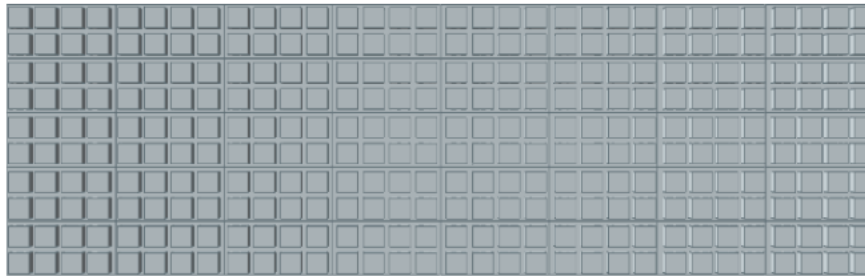

Model: 8ft Sofa w/ Cantilever Kit
Designer: EverBlock Systems

FULL BLOCKS

Light Grey

130

Total**130****HALF BLOCKS**

Blue

4 x \$ 5.51 \$ 22.04

Total**4 \$ 22.04****FINISHING CAP**

Light Blue

40 x \$ 4.15 \$ 166.00

Total**40 \$ 166.00****Total Without Tax or Shipping: \$ 1137.04**

Step #1

Full Block x 30 | Light Grey

Step #1

Full Block x 30 | Light Grey

Step #2

Full Block x 39 | Light Grey
Half Block x 2 | Blue

Step #2

Full Block x 39 | Light Grey
Half Block x 2 | Blue

Step #3

Full Block x 40 | Light Grey

Step #4

Full Block x 10 | Light Grey
Half Block x 2 | Blue
Full Cap x 29 | Light Blue

Step #4

Full Block x 10 | Light Grey
Half Block x 2 | Blue
Full Cap x 29 | Light Blue

Step #6

Full Cap x 11 | Light Blue