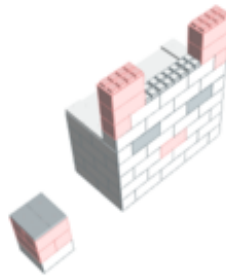

Model: Bunny Animal Desk & Stool Kit Instructions

Designer: EverBlock Systems

FULL BLOCKS

White

39

Light Grey

2

Pink

9

Total

50

HALF BLOCKS

White

4

Pink

2