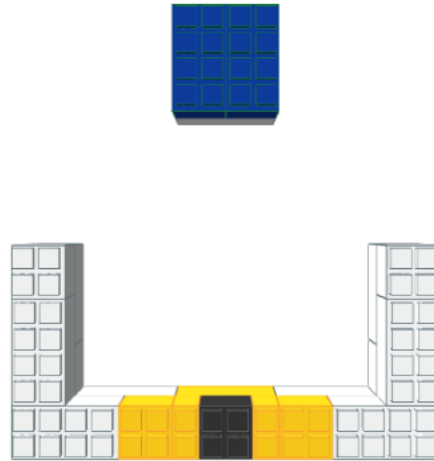

### QUARTER CAP

Blue

4

**Total**

**4**

**DESK UNIT**

---

White

1

---

**Total**

**1**

Step #1

Full Block x 8 | White  
Full Block x 1 | Yellow

Step #1

Full Block x 8 | White  
Full Block x 1 | Yellow

## Step #2

Full Block x 2 | Blue  
Full Block x 4 | White  
Half Block x 2 | Yellow  
Half Block x 1 | Black  
Half Block x 2 | White  
Quarter Block x 2 | Yellow