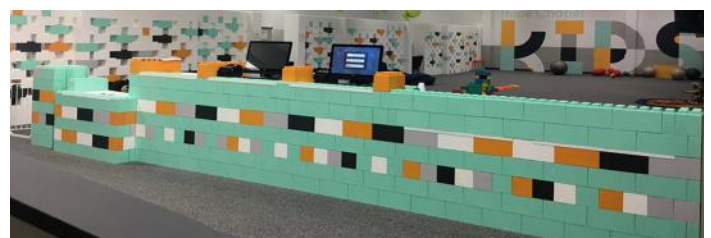

BUILD COLORFUL CLASSROOM FURNITURE THAT INSPIRES CREATIVITY

*Custom colors available with minimum orders.