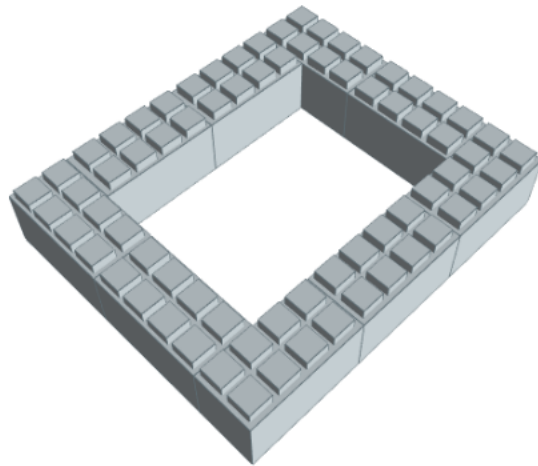

Model: Coffee Table Base - 36" x 30" x 19"

Designer: EverBlock Systems

FULL BLOCKS

Light Grey

27

Total

27

Step #1

Full Block x 9 | Light Grey

Step #2

Full Block x 9 | Light Grey