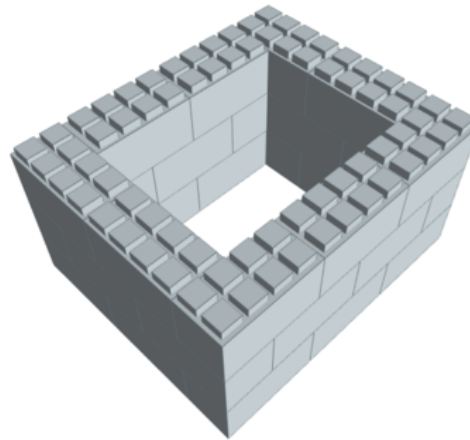

Model: Coffee Table Base - 36" x 30" x 19"

Designer: EverBlock Systems

FULL BLOCKS

Light Grey

27

Total

27

Step #1

Full Block x 9 | Light Grey

Step #2

Full Block x 9 | Light Grey