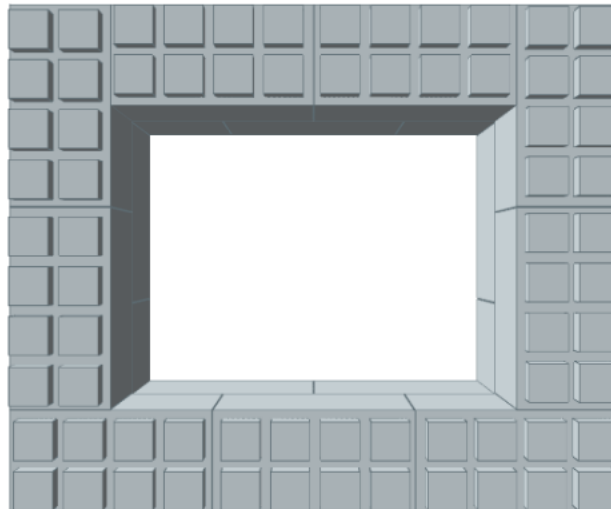

Model: Coffee Table Base - 36" x 30" x 19"

Designer: EverBlock Systems

FULL BLOCKS

Light Grey

27

Total

27

Step #1

Full Block x 9 | Light Grey

Step #2

Full Block x 9 | Light Grey