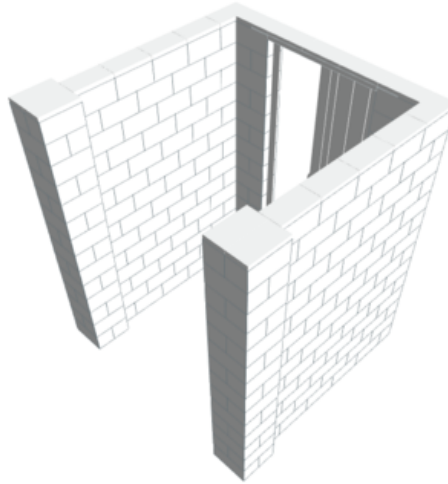

Model: EverBlock 6' x 6' x 7' U-Shaped Room Kit

Designer: EverBlock Systems, LLC.

FULL BLOCKS

White

210

Total**210****HALF BLOCKS**

White

14

Total**14****QUARTER BLOCKS**

White

28

Total**28****FINISHING CAP**

White

19

Total**19**

DOOR

White

1

Total

1

Step #1

Full Block x 14 | White
Half Block x 2 | White
Quarter Block x 4 | White

Step #1

Full Block x 14 | White
Half Block x 2 | White
Quarter Block x 4 | White

Step #3

Full Block x 14 | White
Half Block x 2 | White
Quarter Block x 4 | White

Step #3

Full Block x 14 | White
Half Block x 2 | White
Quarter Block x 4 | White

Step #4

Full Block x 16 | White

Step #5

Full Block x 14 | White
Half Block x 2 | White
Quarter Block x 4 | White