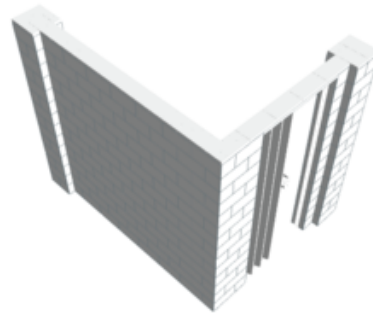

Model: EverBlock 6' x 8' x 7' L-Shaped Wall with Door

Designer: EverBlock Systems

FULL BLOCKS

White

161

Total**161****HALF BLOCKS**

White

14

Total**14****QUARTER BLOCKS**

White

28

Total**28****FINISHING CAP**

White

15

Total**15**

QUARTER CAP

1

Step #1

Full Block x 11 | White
Half Block x 2 | White
Quarter Block x 2 | White

Step #1

Full Block x 11 | White
Half Block x 2 | White
Quarter Block x 2 | White

Step #2

Full Block x 12 | White
Quarter Block x 2 | White