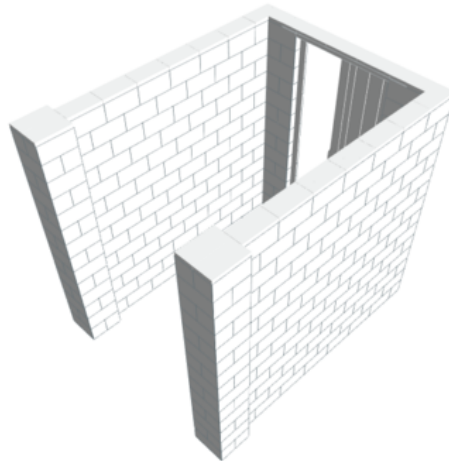

Model: EverBlock 6' x 8' x 7' U-Shaped Room Kit

Designer: EverBlock Systems, LLC.

FULL BLOCKS

White

266

Total

266

HALF BLOCKS

White

14

Total

14

QUARTER BLOCKS

White

28

Total

1

Total

1

Step #1

Full Block x 18 | White
Half Block x 2 | White
Quarter Block x 4 | White

Step #1

Full Block x 18 | White
Half Block x 2 | White
Quarter Block x 4 | White

Step #3