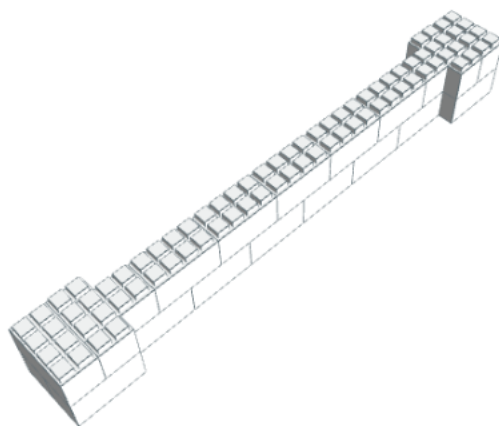

Model: EverBlock Pony Wall - 8' x 3'
Designer: EverBlock Systems, LLC.

FULL BLOCKS

White

57

Total

57

QUARTER BLOCKS

White

12

Total

12

FINISHING CAP

White

10

Total

10

Step #2

Full Block x 9 | White
Quarter Block x 4 | White

Step #2

Full Block x 9 | White
Quarter Block x 4 | White

Step #3

Full Block x 10 | White

Step #4

Full Block x 9 | White
Quarter Block x 4 | White