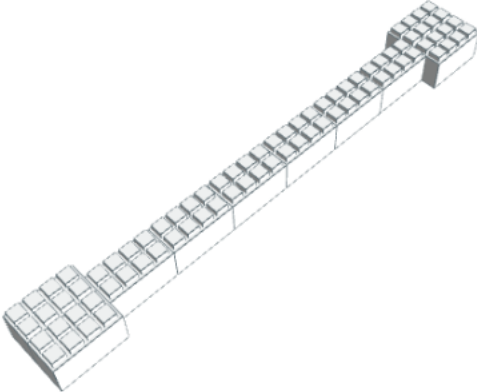

Model: EverBlock Pony Wall - 8' x 3'
Designer: EverBlock Systems, LLC.

FULL BLOCKS

White

57

Total

57

QUARTER BLOCKS

White

12

Total

12

FINISHING CAP

White

10

Total

10

Step #2

Full Block x 9 | White
Quarter Block x 4 | White

Step #2

Full Block x 9 | White
Quarter Block x 4 | White

Step #3

Full Block x 10 | White

Step #4

Full Block x 9 | White
Quarter Block x 4 | White