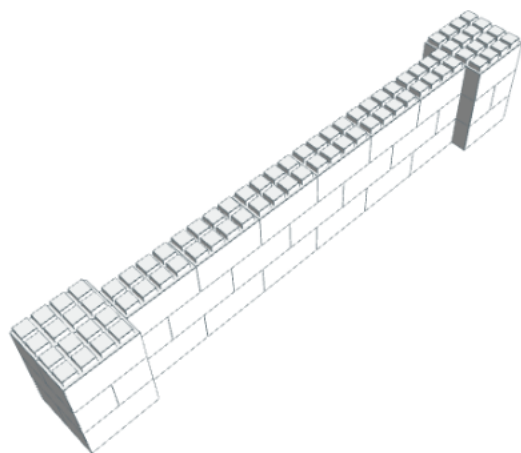

Model: EverBlock Pony Wall - 8' x 3'
Designer: EverBlock Systems, LLC.

FULL BLOCKS

White

57

Total

57

QUARTER BLOCKS

White

Step #2

Full Block x 9 | White
Quarter Block x 4 | White

Step #2

Full Block x 9 | White
Quarter Block x 4 | White

Step #3

Full Block x 10 | White

Step #4

Full Block x 9 | White
Quarter Block x 4 | White

Step #4

Full Block x 9 | White
Quarter Block x 4 | White

Step #6

Full Block x 9 | White
Quarter Block x 4 | White

Step #6

Full Block x 9 | White
Quarter Block x 4 | White

Step #7

Full Cap x 10 | White