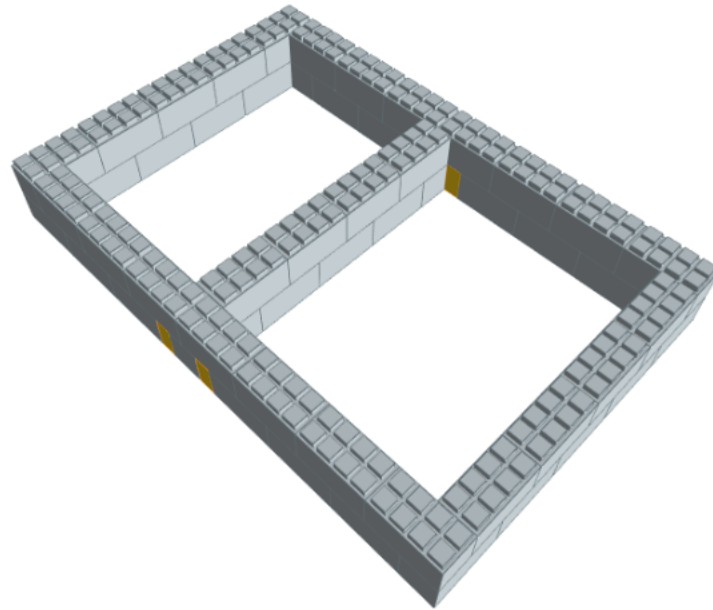

Model: Full Bed Frame Kit
Designer: EverBlock Systems

FULL BLOCKS

Light Grey

79

Total

79

QUARTER BLOCKS

Yellow

8

Total

8

Step #1

Full Block x 26 | Light Grey
Quarter Block x 4 | Yellow

Step #1

Full Block x 26 | Light Grey
Quarter Block x 4 | Yellow

Step #2

Full Block x 27 | Light Grey

Step #2

Full Block x 27 | Light Grey

Step #3

Full Block x 26 | Light Grey
Quarter Block x 4 | Yellow

Step #3

Full Block x 26 | Light Grey
Quarter Block x 4 | Yellow