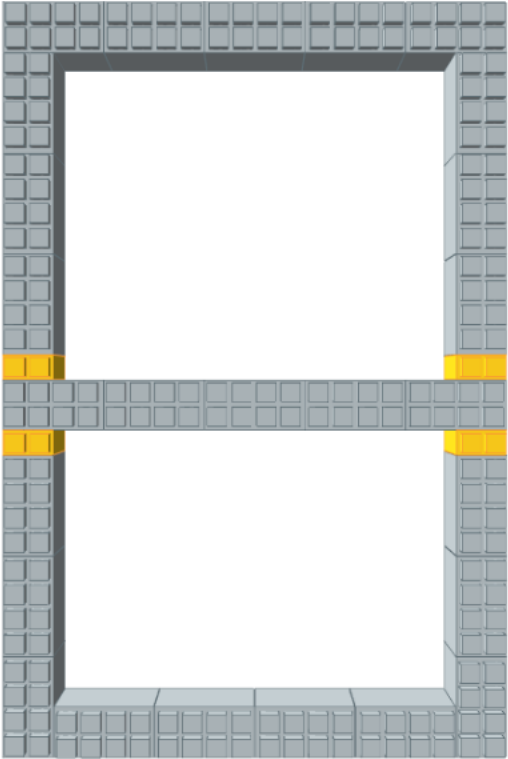

Model: Full Bed Frame Kit
Designer: EverBlock Systems

FULL BLOCKS

Light Grey

79

Total

79

QUARTER BLOCKS

Yellow

8

Total

8

Step #1

Full Block x 26 | Light Grey
Quarter Block x 4 | Yellow

Step #1

Full Block x 26 | Light Grey
Quarter Block x 4 | Yellow

Step #2

Full Block x 27 | Light Grey

Step #2

Full Block x 27 | Light Grey

Step #3

Full Block x 26 | Light Grey
Quarter Block x 4 | Yellow

Step #3

Full Block x 26 | Light Grey
Quarter Block x 4 | Yellow