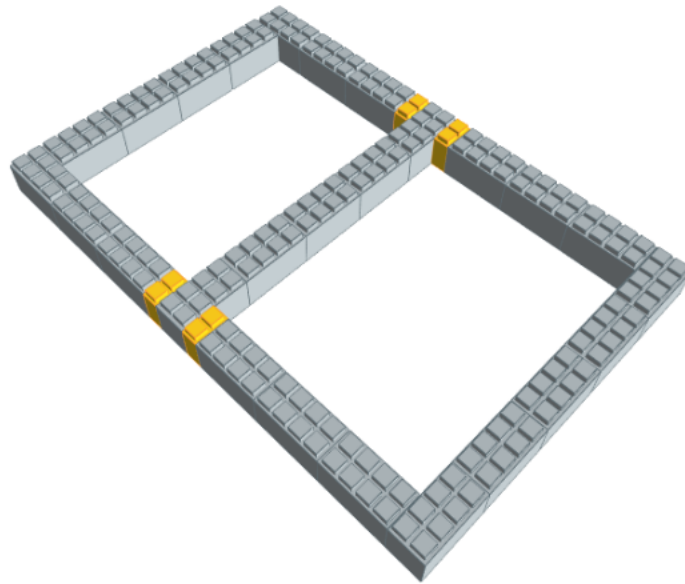

Model: Full Bed Frame Kit
Designer: EverBlock Systems

FULL BLOCKS

Light Grey

79

Total

79

QUARTER BLOCKS

Yellow

8

Total

8

Step #1

Full Block x 26 | Light Grey
Quarter Block x 4 | Yellow

Step #1

Full Block x 26 | Light Grey
Quarter Block x 4 | Yellow

Step #2

Full Block x 27 | Light Grey

Step #2

Full Block x 27 | Light Grey

Step #3

Full Block x 26 | Light Grey
Quarter Block x 4 | Yellow

Step #3

Full Block x 26 | Light Grey
Quarter Block x 4 | Yellow