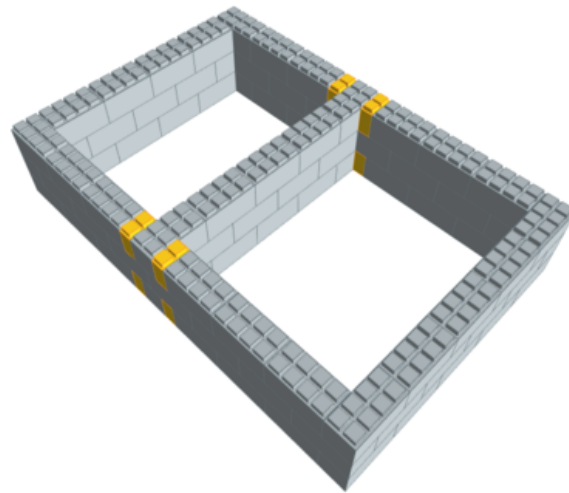

Model: Full Bed Frame Kit
Designer: EverBlock Systems

FULL BLOCKS

Light Grey

79

Total

79

QUARTER BLOCKS

Yellow

8

Total

8

Step #1

Full Block x 26 | Light Grey
Quarter Block x 4 | Yellow

Step #1

Full Block x 26 | Light Grey
Quarter Block x 4 | Yellow

Step #2

Full Block x 27 | Light Grey

Step #2

Full Block x 27 | Light Grey

Step #3

Full Block x 26 | Light Grey
Quarter Block x 4 | Yellow

Step #3

Full Block x 26 | Light Grey
Quarter Block x 4 | Yellow