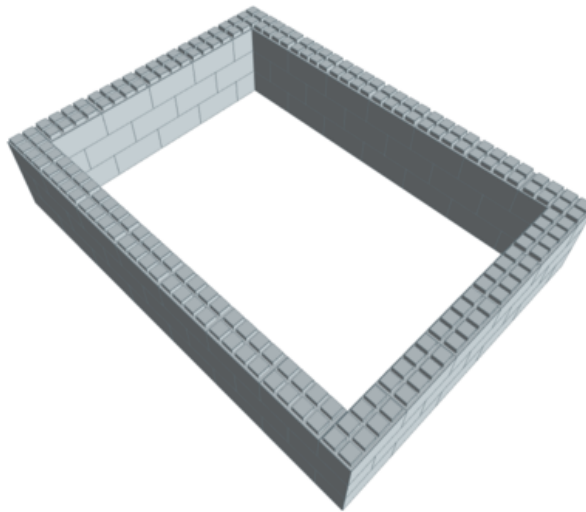

---

**Model:** Full Bed Surround Kit  
**Designer:** EverBlock Systems

**FULL BLOCKS**

---

Light Grey

72

---

**Total**

**72**

Step #1

Full Block x 24 | Light Grey

Step #1

Full Block x 24 | Light Grey

Step #2

Full Block x 24 | Light Grey

Step #3

Full Block x 24 | Light Grey