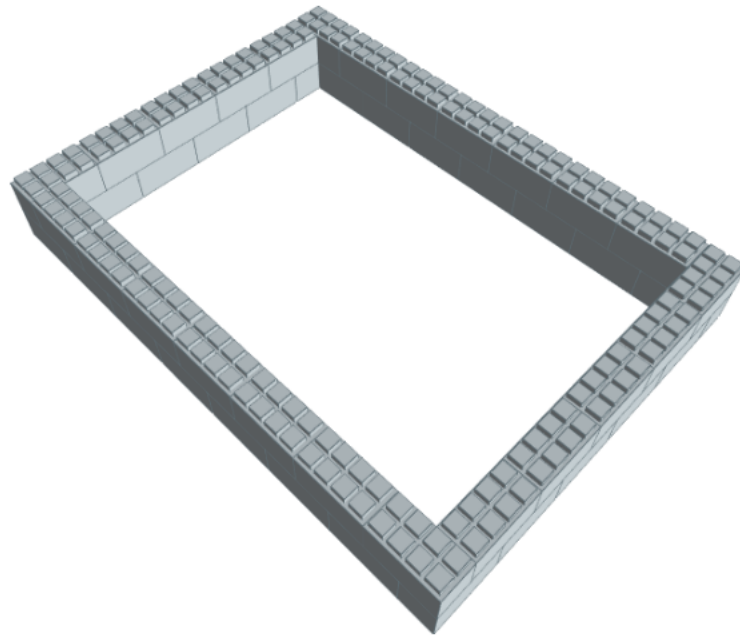

---

**Model:** Full Bed Surround Kit  
**Designer:** EverBlock Systems

**FULL BLOCKS**

---

Light Grey

72

---

**Total**

**72**

Step #1

Full Block x 24 | Light Grey

Step #1

Full Block x 24 | Light Grey

Step #2

Full Block x 24 | Light Grey

Step #3

Full Block x 24 | Light Grey