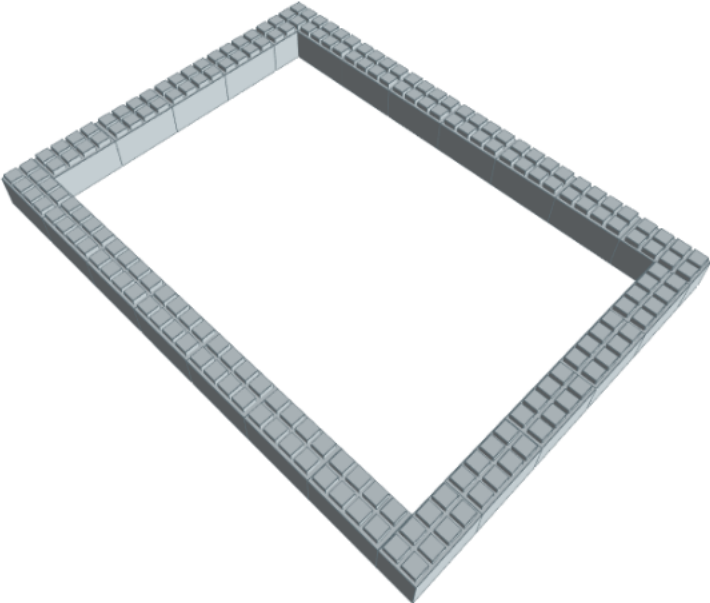

---

**Model:** Full Bed Surround Kit  
**Designer:** EverBlock Systems

**FULL BLOCKS**

---

Light Grey

72

---

**Total**

**72**

Step #1

Full Block x 24 | Light Grey

Step #1

Full Block x 24 | Light Grey

Step #2

Full Block x 24 | Light Grey

Step #3

Full Block x 24 | Light Grey