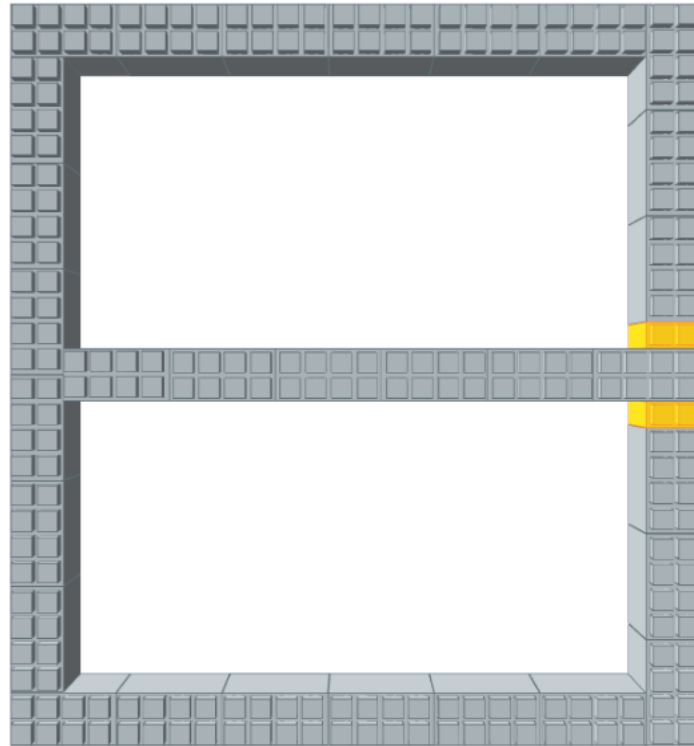

Model: King Bed Frame Kit
Designer: EverBlock Systems

FULL BLOCKS

Light Grey

90

Total

90

QUARTER BLOCKS

Yellow

6

Total

6

Step #1

Full Block x 30 | Light Grey
Quarter Block x 2 | Yellow

Step #1

Full Block x 30 | Light Grey
Quarter Block x 2 | Yellow

Step #2

Full Block x 30 | Light Grey
Quarter Block x 2 | Yellow

Step #2

Full Block x 30 | Light Grey
Quarter Block x 2 | Yellow

Step #3

Full Block x 30 | Light Grey
Quarter Block x 2 | Yellow

Step #3

Full Block x 30 | Light Grey
Quarter Block x 2 | Yellow