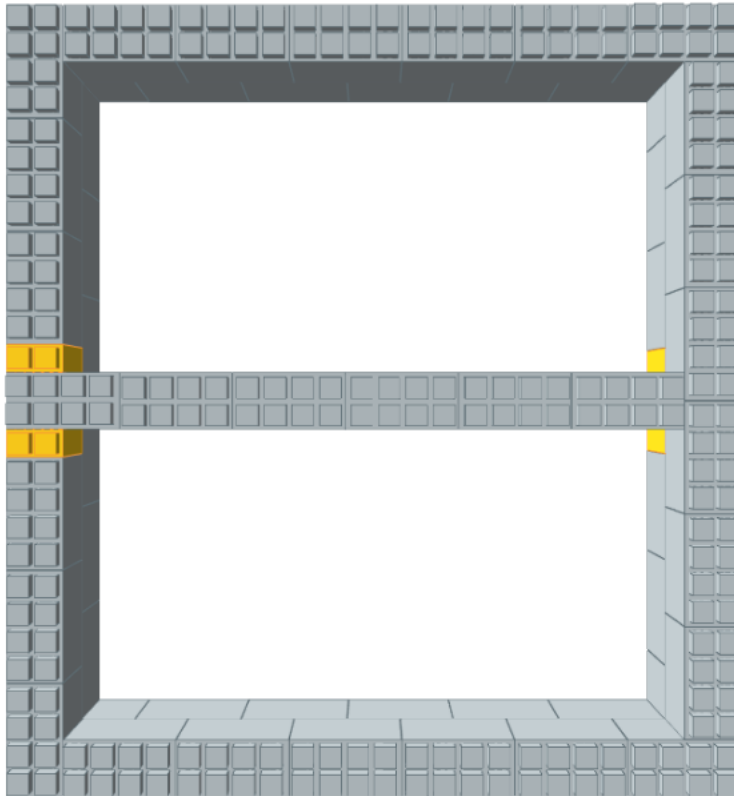

Model: King Bed Frame Kit
Designer: EverBlock Systems

FULL BLOCKS

Light Grey

90

Total

90

QUARTER BLOCKS

Yellow

6

Total

6

Step #1

Full Block x 30 | Light Grey
Quarter Block x 2 | Yellow

Step #1

Full Block x 30 | Light Grey
Quarter Block x 2 | Yellow

Step #2

Full Block x 30 | Light Grey
Quarter Block x 2 | Yellow

Step #2

Full Block x 30 | Light Grey
Quarter Block x 2 | Yellow

Step #3

Full Block x 30 | Light Grey
Quarter Block x 2 | Yellow

Step #3

Full Block x 30 | Light Grey
Quarter Block x 2 | Yellow