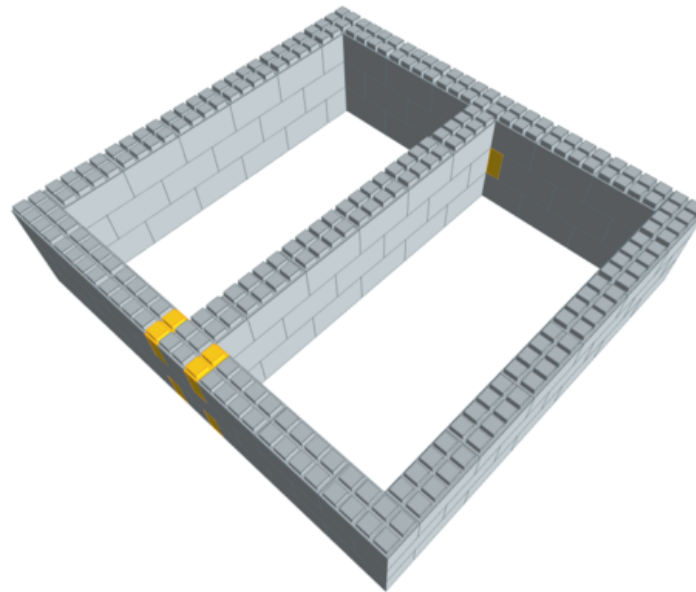

Model: King Bed Frame Kit
Designer: EverBlock Systems

FULL BLOCKS

Light Grey

90

Total

90

QUARTER BLOCKS

Yellow

6

Total

6

Step #1

Full Block x 30 | Light Grey
Quarter Block x 2 | Yellow

Step #1

Full Block x 30 | Light Grey
Quarter Block x 2 | Yellow

Step #2

Full Block x 30 | Light Grey
Quarter Block x 2 | Yellow

Step #2

Full Block x 30 | Light Grey
Quarter Block x 2 | Yellow

Step #3

Full Block x 30 | Light Grey
Quarter Block x 2 | Yellow

Step #3

Full Block x 30 | Light Grey
Quarter Block x 2 | Yellow