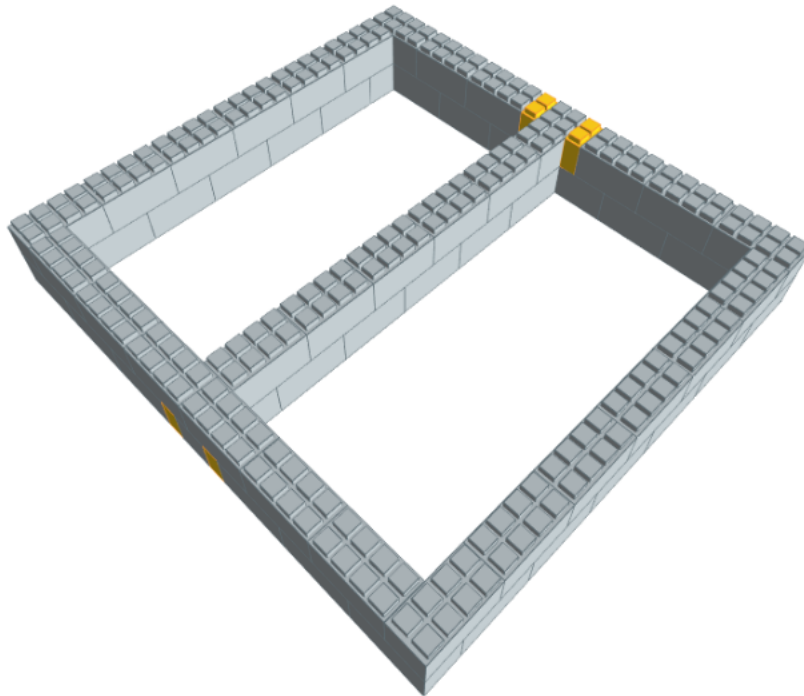

Model: King Bed Frame Kit
Designer: EverBlock Systems

FULL BLOCKS

Light Grey

90

Total

90

QUARTER BLOCKS

Yellow

6

Total

6

Step #1

Full Block x 30 | Light Grey
Quarter Block x 2 | Yellow

Step #1

Full Block x 30 | Light Grey
Quarter Block x 2 | Yellow

Step #2

Full Block x 30 | Light Grey
Quarter Block x 2 | Yellow

Step #2

Full Block x 30 | Light Grey
Quarter Block x 2 | Yellow

Step #3

Full Block x 30 | Light Grey
Quarter Block x 2 | Yellow

Step #3

Full Block x 30 | Light Grey
Quarter Block x 2 | Yellow