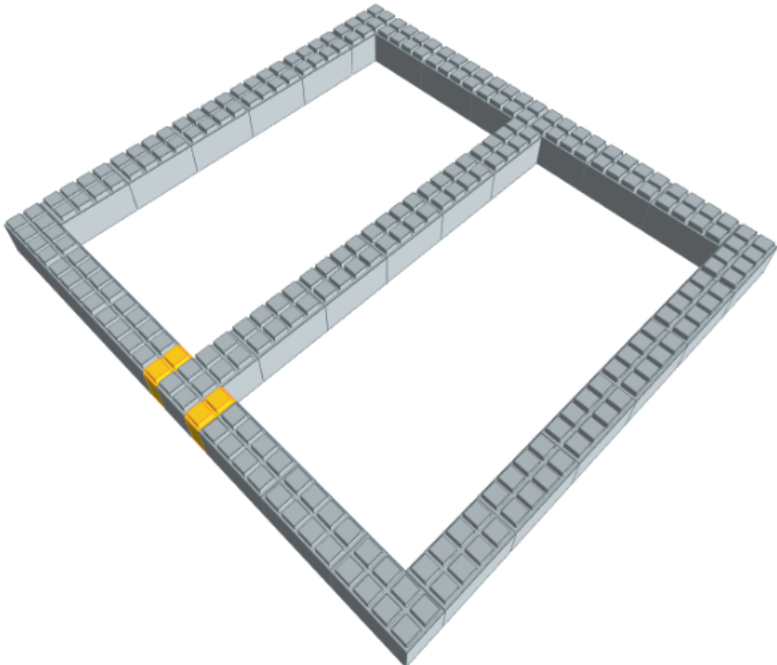

Model: King Bed Frame Kit
Designer: EverBlock Systems

FULL BLOCKS

Light Grey

90

Total

90

QUARTER BLOCKS

Yellow

6

Total

6

Step #1

Full Block x 30 | Light Grey
Quarter Block x 2 | Yellow

Step #1

Full Block x 30 | Light Grey
Quarter Block x 2 | Yellow

Step #2

Full Block x 30 | Light Grey
Quarter Block x 2 | Yellow

Step #2

Full Block x 30 | Light Grey
Quarter Block x 2 | Yellow

Step #3

Full Block x 30 | Light Grey
Quarter Block x 2 | Yellow

Step #3

Full Block x 30 | Light Grey
Quarter Block x 2 | Yellow