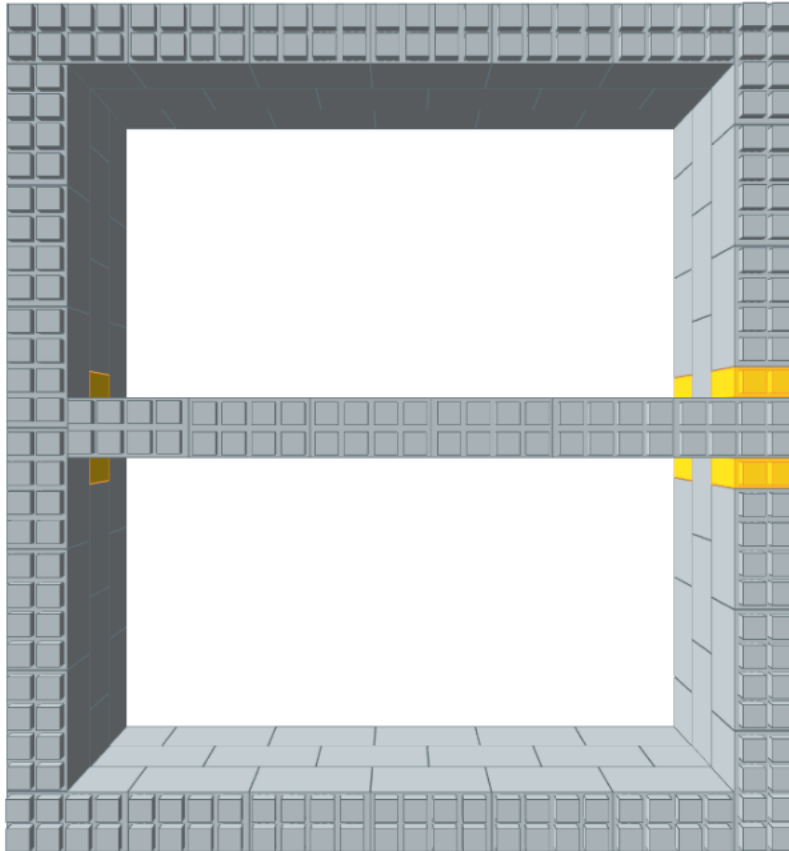

Model: King Bed Frame Kit
Designer: EverBlock Systems

FULL BLOCKS

Light Grey

90

Total

90

QUARTER BLOCKS

Yellow

6

Total

6

Step #1

Full Block x 30 | Light Grey
Quarter Block x 2 | Yellow

Step #1

Full Block x 30 | Light Grey
Quarter Block x 2 | Yellow

Step #2

Full Block x 30 | Light Grey
Quarter Block x 2 | Yellow

Step #2

Full Block x 30 | Light Grey
Quarter Block x 2 | Yellow

Step #3

Full Block x 30 | Light Grey
Quarter Block x 2 | Yellow

Step #3

Full Block x 30 | Light Grey
Quarter Block x 2 | Yellow