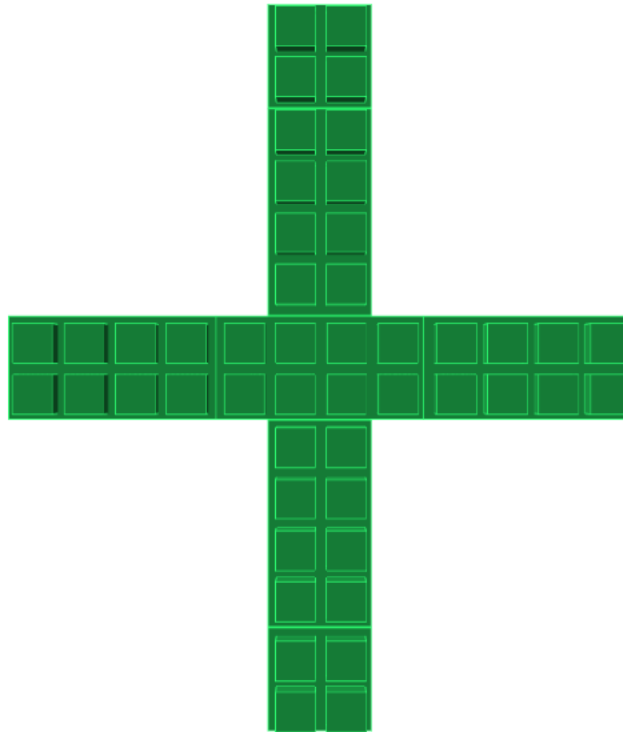

Model: Medium Christmas Tree

Designer: EverBlock Systems

FULL BLOCKS

Brown

4

Green

22

Total

Step #1

Full Block x 4 | Brown

Step #2

Full Block x 4 | Green
Half Block x 2 | Green

Step #2

Full Block x 4 | Green
Half Block x 2 | Green

Step #3

Full Block x 5 | Green
Half Block x 2 | Green