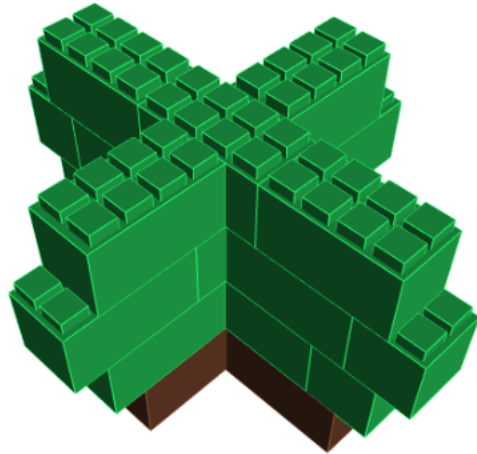

Model: Medium Christmas Tree

Designer: EverBlock Systems

FULL BLOCKS

Brown

4

Green

22

Total

Step #1

Full Block x 4 | Brown

Step #2

Full Block x 4 | Green
Half Block x 2 | Green

Step #2

Full Block x 4 | Green
Half Block x 2 | Green

Step #3

Full Block x 5 | Green
Half Block x 2 | Green

Step #3

Full Block x 5 | Green
Half Block x 2 | Green

Step #6

Full Block x 2 | Green
Half Block x 2 | Green

Step #6

Full Block x 2 | Green
Half Block x 2 | Green

Step #7

Full Block x 1 | Green
Half Block x 2 | Green