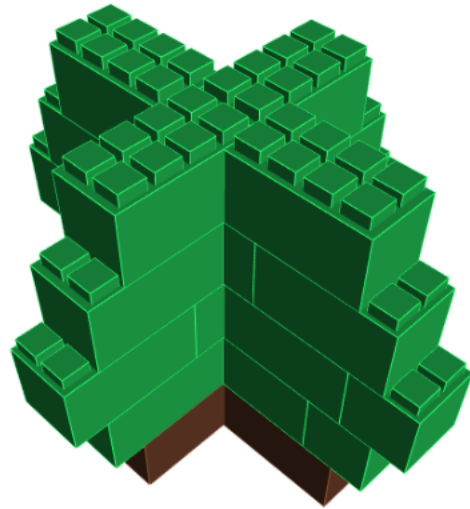

Model: Medium Christmas Tree

Designer: EverBlock Systems

FULL BLOCKS

Brown

4

Green

22

Total

Step #1

Full Block x 4 | Brown

Step #2

Full Block x 4 | Green
Half Block x 2 | Green

Step #2

Full Block x 4 | Green
Half Block x 2 | Green

Step #3

Full Block x 5 | Green
Half Block x 2 | Green

Step #3

Full Block x 5 | Green
Half Block x 2 | Green

Step #6

Full Block x 2 | Green
Half Block x 2 | Green

Step #6

Full Block x 2 | Green
Half Block x 2 | Green

Step #7

Full Block x 1 | Green
Half Block x 2 | Green

Step #7

Full Block x 1 | Green
Half Block x 2 | Green