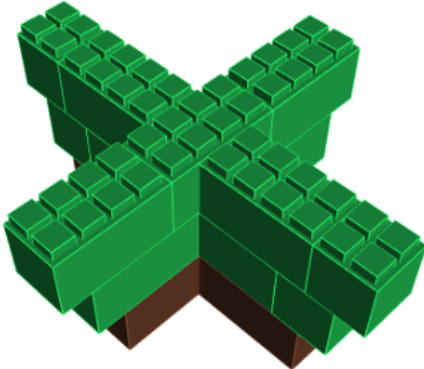

Model: Medium Christmas Tree

Designer: EverBlock Systems

FULL BLOCKS

Brown

4

Green

22

Total

Step #1

Full Block x 4 | Brown

Step #2

Full Block x 4 | Green
Half Block x 2 | Green

Step #2

Full Block x 4 | Green
Half Block x 2 | Green

Step #3

Full Block x 5 | Green
Half Block x 2 | Green

Step #3

Full Block x 5 | Green
Half Block x 2 | Green

Step #6

Full Block x 2 | Green
Half Block x 2 | Green

Step #6

Full Block x 2 | Green
Half Block x 2 | Green

Step #7

Full Block x 1 | Green
Half Block x 2 | Green