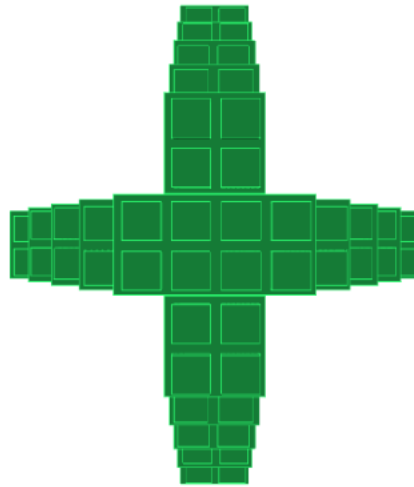

Model: Medium Christmas Tree

Designer: EverBlock Systems

FULL BLOCKS

Brown

4

Green

22

Total

Step #1

Full Block x 4 | Brown

Step #2

Full Block x 4 | Green
Half Block x 2 | Green

Step #2

Full Block x 4 | Green
Half Block x 2 | Green

Step #3

Full Block x 5 | Green
Half Block x 2 | Green

Step #3

Full Block x 5 | Green
Half Block x 2 | Green

Step #6

Full Block x 2 | Green
Half Block x 2 | Green

Step #6

Full Block x 2 | Green
Half Block x 2 | Green

Step #7

Full Block x 1 | Green
Half Block x 2 | Green

Step #7

Full Block x 1 | Green
Half Block x 2 | Green