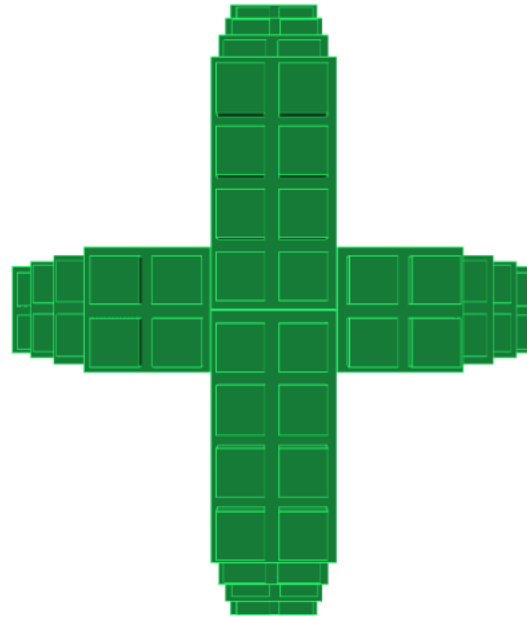

Model: Medium Christmas Tree

Designer: EverBlock Systems

FULL BLOCKS

Brown

4

Green

22

Total

Step #1

Full Block x 4 | Brown

Step #2

Full Block x 4 | Green
Half Block x 2 | Green

Step #2

Full Block x 4 | Green
Half Block x 2 | Green

Step #3

Full Block x 5 | Green
Half Block x 2 | Green

Step #3

Full Block x 5 | Green
Half Block x 2 | Green

Step #6

Full Block x 2 | Green
Half Block x 2 | Green

Step #6

Full Block x 2 | Green
Half Block x 2 | Green

Step #7

Full Block x 1 | Green
Half Block x 2 | Green