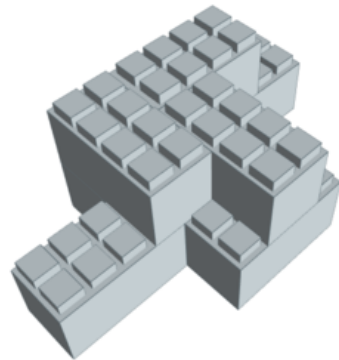

Model: Modern Coffee Table Base Kit 1

Designer: EverBlock Systems

FULL BLOCKS

Light Grey

8

Total

8

Step #2

Full Block x 3 | Light Grey