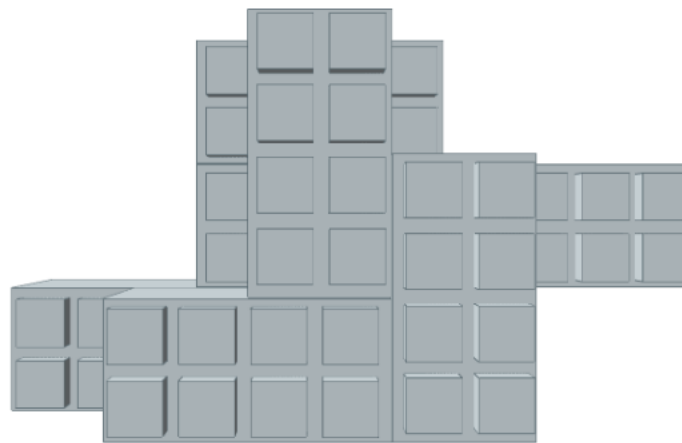

Model: Modern Coffee Table Base Kit 1

Designer: EverBlock Systems

FULL BLOCKS

Light Grey

8

Total

8

Step #2

Full Block x 3 | Light Grey