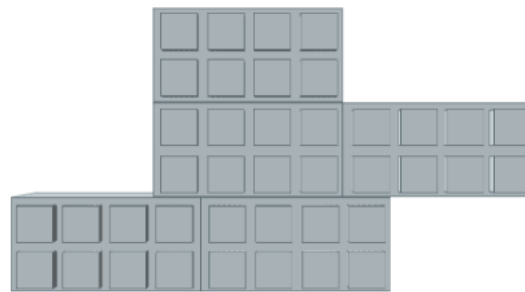

Model: Modern Coffee Table Base Kit 1

Designer: EverBlock Systems

FULL BLOCKS

Light Grey

8

Total

8

Step #2

Full Block x 3 | Light Grey