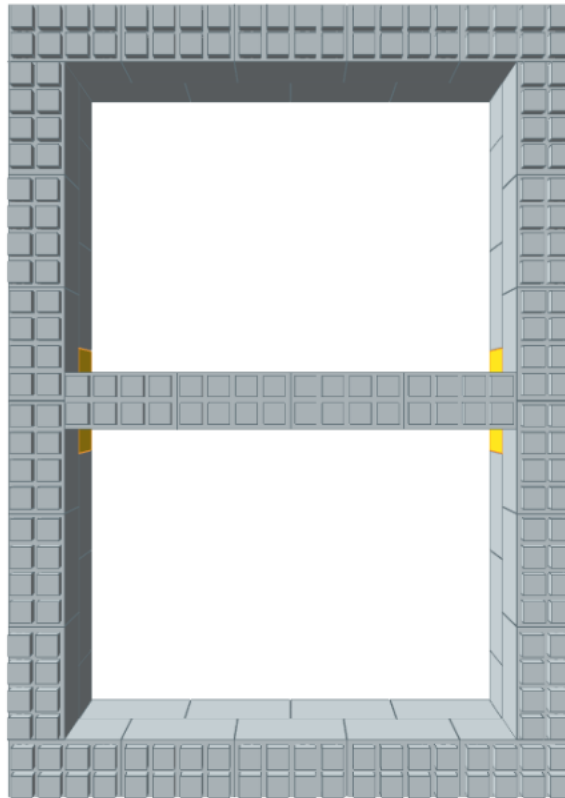

Model: Queen Bed Frame Kit
Designer: EverBlock Systems

FULL BLOCKS

Light Grey

76

Total

76

QUARTER BLOCKS

Yellow

8

Total

8

Step #1

Full Block x 25 | Light Grey
Quarter Block x 4 | Yellow

Step #1

Full Block x 25 | Light Grey
Quarter Block x 4 | Yellow

Step #2

Full Block x 26 | Light Grey

Step #2

Full Block x 26 | Light Grey

Step #3

Full Block x 25 | Light Grey
Quarter Block x 4 | Yellow

Step #3

Full Block x 25 | Light Grey
Quarter Block x 4 | Yellow