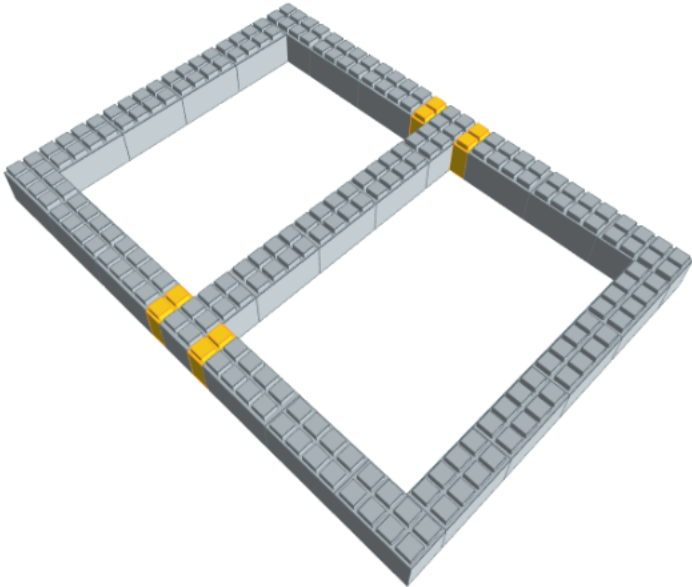

Model: Queen Bed Frame Kit
Designer: EverBlock Systems

FULL BLOCKS

Light Grey

76

Total

76

QUARTER BLOCKS

Yellow

8

Total

8

Step #1

Full Block x 25 | Light Grey
Quarter Block x 4 | Yellow

Step #1

Full Block x 25 | Light Grey
Quarter Block x 4 | Yellow

Step #2

Full Block x 26 | Light Grey

Step #2

Full Block x 26 | Light Grey

Step #3

Full Block x 25 | Light Grey
Quarter Block x 4 | Yellow

Step #3

Full Block x 25 | Light Grey
Quarter Block x 4 | Yellow