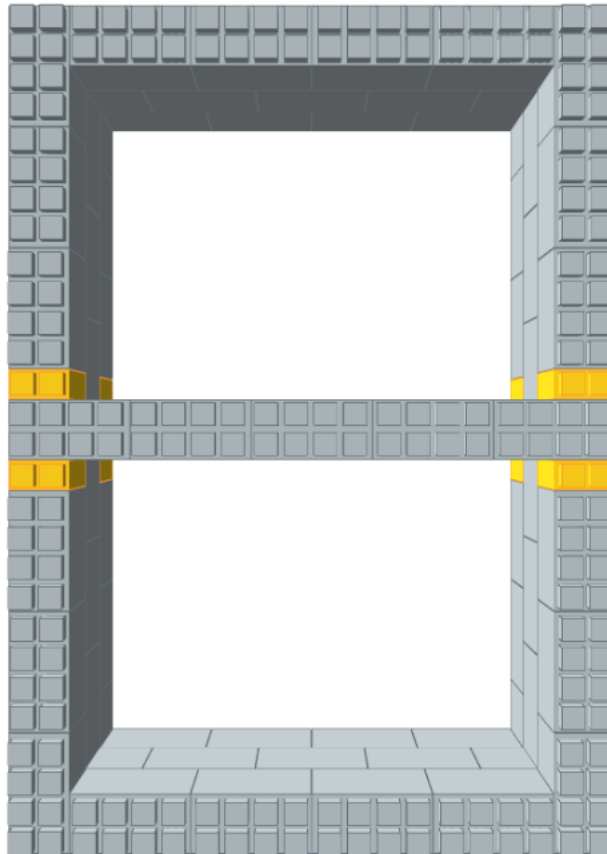

Model: Queen Bed Frame Kit
Designer: EverBlock Systems

FULL BLOCKS

Light Grey

76

Total

76

QUARTER BLOCKS

Yellow

8

Total

8

Step #1

Full Block x 25 | Light Grey
Quarter Block x 4 | Yellow

Step #1

Full Block x 25 | Light Grey
Quarter Block x 4 | Yellow

Step #2

Full Block x 26 | Light Grey

Step #2

Full Block x 26 | Light Grey

Step #3

Full Block x 25 | Light Grey
Quarter Block x 4 | Yellow

Step #3

Full Block x 25 | Light Grey
Quarter Block x 4 | Yellow