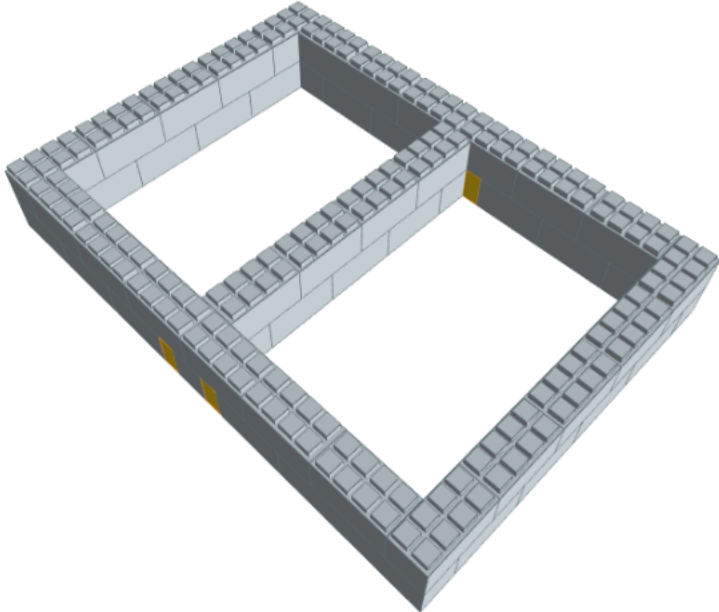

Model: Queen Bed Frame Kit
Designer: EverBlock Systems

FULL BLOCKS

Light Grey

76

Total

76

QUARTER BLOCKS

Yellow

8

Total

8

Step #1

Full Block x 25 | Light Grey
Quarter Block x 4 | Yellow

Step #1

Full Block x 25 | Light Grey
Quarter Block x 4 | Yellow

Step #2

Full Block x 26 | Light Grey

Step #2

Full Block x 26 | Light Grey

Step #3

Full Block x 25 | Light Grey
Quarter Block x 4 | Yellow

Step #3

Full Block x 25 | Light Grey
Quarter Block x 4 | Yellow