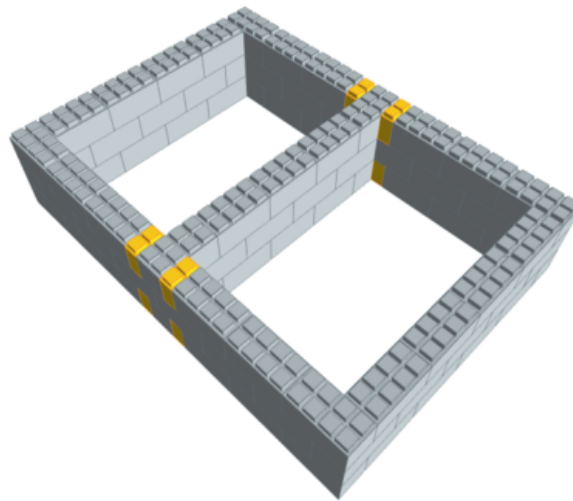

Model: Queen Bed Frame Kit
Designer: EverBlock Systems

FULL BLOCKS

Light Grey

76

Total

76

QUARTER BLOCKS

Yellow

8

Total

8

Step #1

Full Block x 25 | Light Grey
Quarter Block x 4 | Yellow

Step #1

Full Block x 25 | Light Grey
Quarter Block x 4 | Yellow

Step #2

Full Block x 26 | Light Grey

Step #2

Full Block x 26 | Light Grey

Step #3

Full Block x 25 | Light Grey
Quarter Block x 4 | Yellow

Step #3

Full Block x 25 | Light Grey
Quarter Block x 4 | Yellow