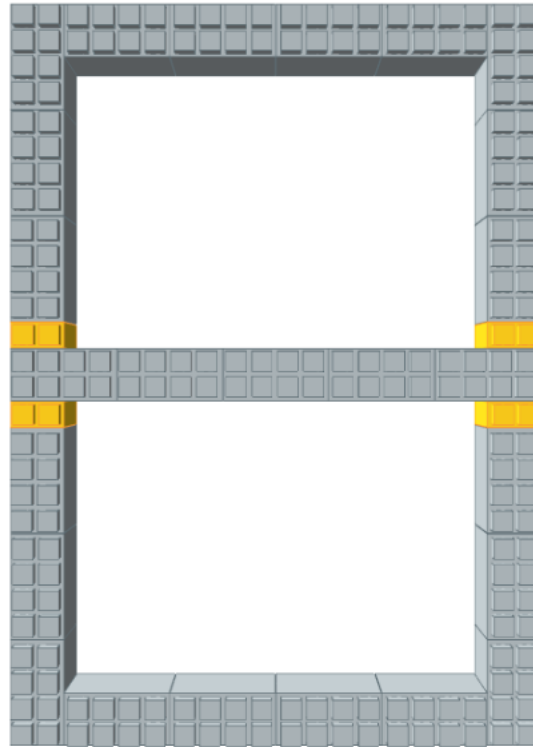

Model: Queen Bed Frame Kit
Designer: EverBlock Systems

FULL BLOCKS

Light Grey

76

Total

76

QUARTER BLOCKS

Yellow

8

Total

8

Step #1

Full Block x 25 | Light Grey
Quarter Block x 4 | Yellow

Step #1

Full Block x 25 | Light Grey
Quarter Block x 4 | Yellow

Step #2

Full Block x 26 | Light Grey

Step #2

Full Block x 26 | Light Grey

Step #3

Full Block x 25 | Light Grey
Quarter Block x 4 | Yellow

Step #3

Full Block x 25 | Light Grey
Quarter Block x 4 | Yellow