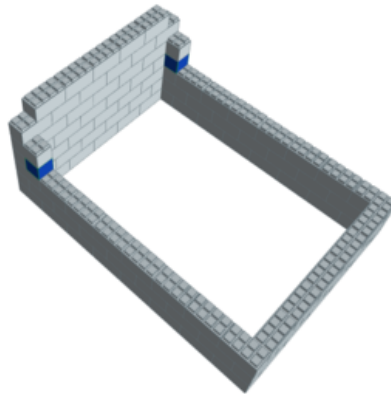

Model: Queen Bed Surround with Headboard Kit

Designer: EverBlock Systems

FULL BLOCKS

Light Grey

102

Total

102

HALF BLOCKS

Blue

2

Total

2

Step #4

Full Block x 6 | Light Grey
Half Block x 2 | Blue

Step #4

Full Block x 6 | Light Grey
Half Block x 2 | Blue

Step #5

Full Block x 7 | Light Grey

Step #5

Full Block x 7 | Light Grey

Step #6

Full Block x 6 | Light Grey

Step #7

Full Block x 5 | Light Grey