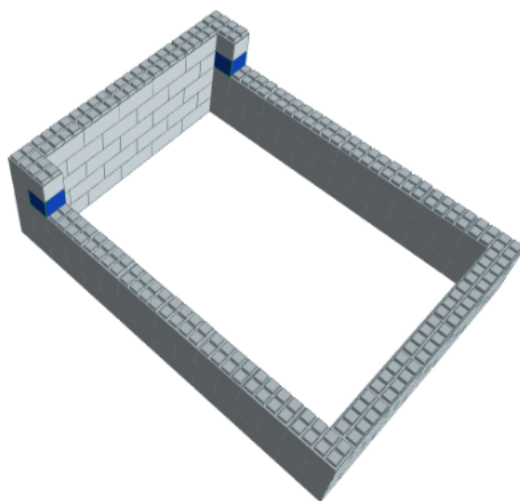

Model: Queen Bed Surround with Headboard Kit

Designer: EverBlock Systems

FULL BLOCKS

Light Grey

102

Total

102

HALF BLOCKS

Blue

2

Total

2

Step #4

Full Block x 6 | Light Grey
Half Block x 2 | Blue

Step #4

Full Block x 6 | Light Grey
Half Block x 2 | Blue

Step #5

Full Block x 7 | Light Grey

Step #5

Full Block x 7 | Light Grey

Step #6

Full Block x 6 | Light Grey

Step #7

Full Block x 5 | Light Grey