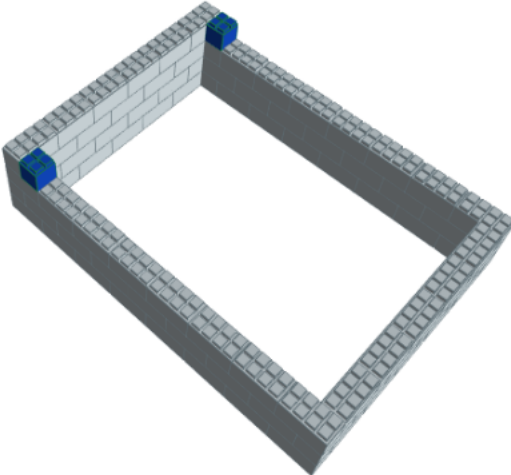

Model: Queen Bed Surround with Headboard Kit

Designer: EverBlock Systems

FULL BLOCKS

Light Grey

102

Total

102

HALF BLOCKS

Blue

2

Total

2

Step #4

Full Block x 6 | Light Grey
Half Block x 2 | Blue

Step #4

Full Block x 6 | Light Grey
Half Block x 2 | Blue

Step #5

Full Block x 7 | Light Grey

Step #5

Full Block x 7 | Light Grey

Step #6

Full Block x 6 | Light Grey

Step #7

Full Block x 5 | Light Grey