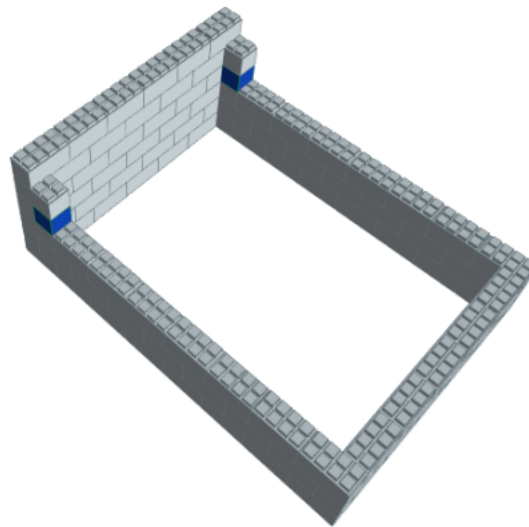

Model: Queen Bed Surround with Headboard Kit

Designer: EverBlock Systems

FULL BLOCKS

Light Grey

102

Total

102

HALF BLOCKS

Blue

2

Total

2

Step #4

Full Block x 6 | Light Grey
Half Block x 2 | Blue

Step #4

Full Block x 6 | Light Grey
Half Block x 2 | Blue

Step #5

Full Block x 7 | Light Grey

Step #5

Full Block x 7 | Light Grey

Step #6

Full Block x 6 | Light Grey

Step #7

Full Block x 5 | Light Grey