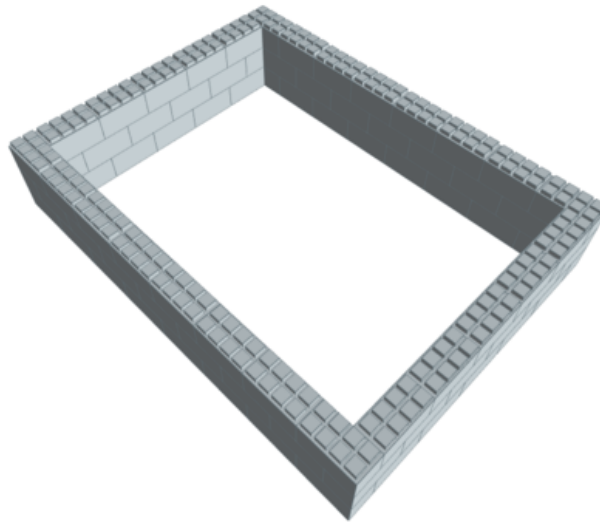

---

**Model:** Queen Bed Surround Kit  
**Designer:** EverBlock Systems

**FULL BLOCKS**

---

Light Grey

78

---

**Total**

**78**

Step #1

Full Block x 26 | Light Grey

Step #2

Full Block x 26 | Light Grey

Step #3

Full Block x 26 | Light Grey

Step #3

Full Block x 26 | Light Grey