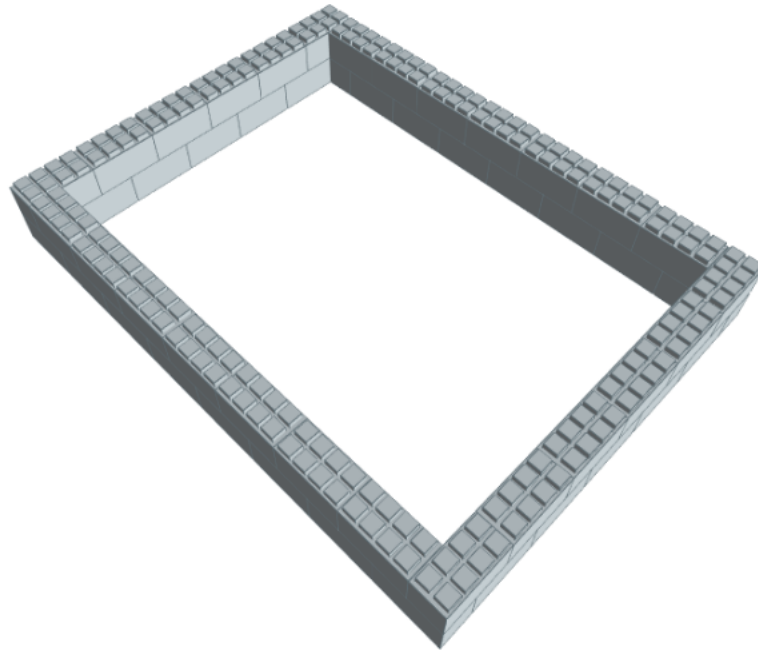

---

**Model:** Queen Bed Surround Kit  
**Designer:** EverBlock Systems

**FULL BLOCKS**

---

Light Grey

78

---

**Total**

**78**

Step #1

Full Block x 26 | Light Grey

Step #2

Full Block x 26 | Light Grey

Step #3

Full Block x 26 | Light Grey

Step #3

Full Block x 26 | Light Grey