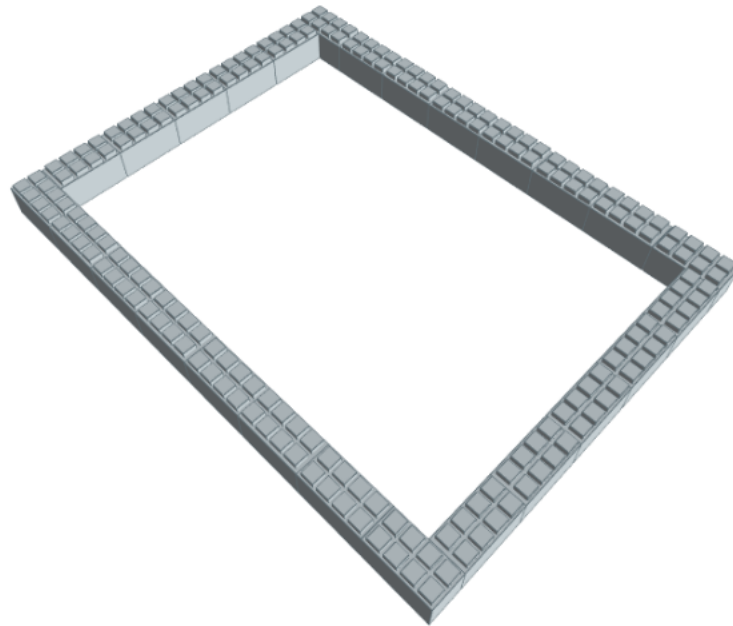

---

**Model:** Queen Bed Surround Kit  
**Designer:** EverBlock Systems

**FULL BLOCKS**

---

Light Grey

78

---

**Total**

**78**

Step #1

Full Block x 26 | Light Grey

Step #2

Full Block x 26 | Light Grey

Step #3

Full Block x 26 | Light Grey

Step #3

Full Block x 26 | Light Grey