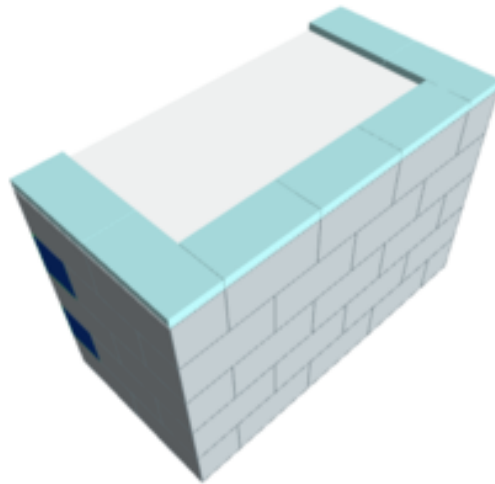

---

**Model:** "Simplicity" Desk Kit  
**Designer:** EverBlock Systems

**FULL BLOCKS**

Light Grey

33

**Total****33****HALF BLOCKS**

Blue

4

**Total****4****FINISHING CAP**

Light Blue

7

**Total****7****DESK UNIT**

White

1

**Total****1**

Step #1

Full Block x 7 | Light Grey

Step #1

Full Block x 7 | Light Grey

Step #2

Full Block x 6 | Light Grey  
Half Block x 2 | Blue

Step #2

Full Block x 6 | Light Grey  
Half Block x 2 | Blue

Step #3