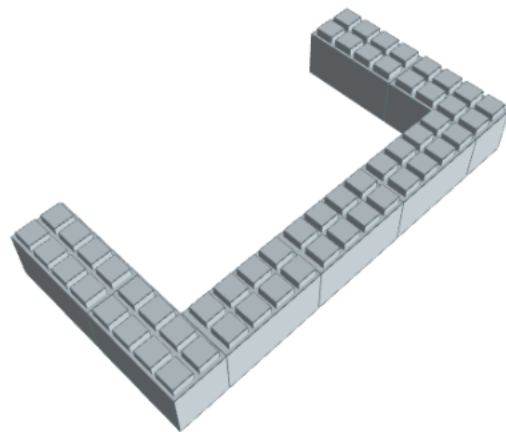

---

**Model:** "Simplicity" Desk Kit  
**Designer:** EverBlock Systems

**FULL BLOCKS**

Light Grey

33

**Total****33****HALF BLOCKS**

Blue

4

**Total****4****FINISHING CAP**

Light Blue

7

**Total****7****DESK UNIT**

White

1

**Total****1**

Step #1

Full Block x 7 | Light Grey

Step #1

Full Block x 7 | Light Grey

Step #2

Full Block x 6 | Light Grey  
Half Block x 2 | Blue

Step #2

Full Block x 6 | Light Grey  
Half Block x 2 | Blue

Step #3