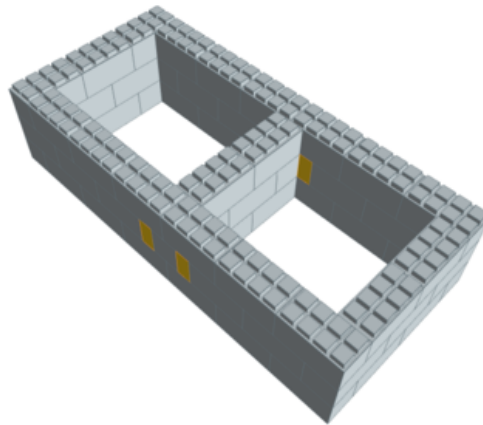

Model: Single Bed Frame Kit
Designer: EverBlock Systems

FULL BLOCKS

Light Grey

56

Total

56

QUARTER BLOCKS

Yellow

4

Total

4

Step #1

Full Block x 19 | Light Grey

Step #2

Full Block x 18 | Light Grey
Quarter Block x 4 | Yellow

Step #2

Full Block x 18 | Light Grey
Quarter Block x 4 | Yellow

Step #3

Full Block x 19 | Light Grey

Step #3

Full Block x 19 | Light Grey