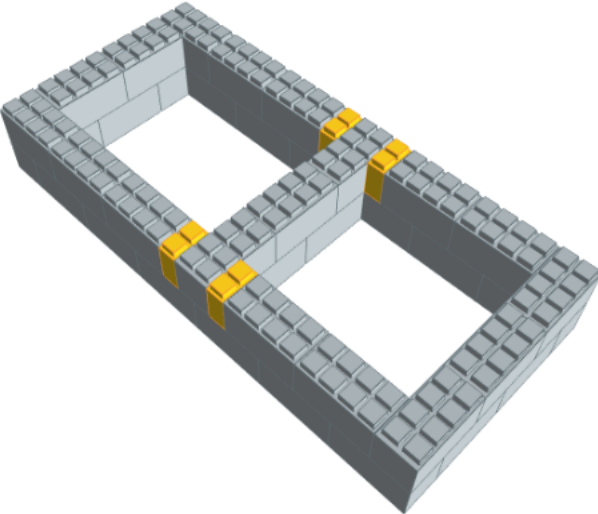

Model: Single Bed Frame Kit
Designer: EverBlock Systems

FULL BLOCKS

Light Grey

56

Total

56

QUARTER BLOCKS

Yellow

4

Total

4

Step #1

Full Block x 19 | Light Grey

Step #2

Full Block x 18 | Light Grey
Quarter Block x 4 | Yellow

Step #2

Full Block x 18 | Light Grey
Quarter Block x 4 | Yellow

Step #3

Full Block x 19 | Light Grey

Step #3

Full Block x 19 | Light Grey