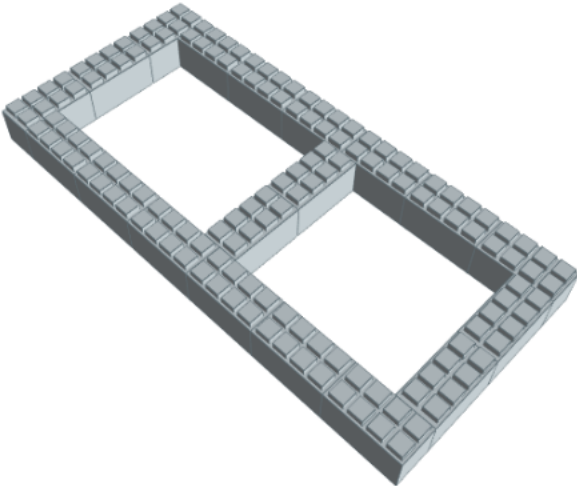

Model: Single Bed Frame Kit
Designer: EverBlock Systems

FULL BLOCKS

Light Grey

56

Total

56

QUARTER BLOCKS

Yellow

4

Total

4

Step #1

Full Block x 19 | Light Grey

Step #2

Full Block x 18 | Light Grey
Quarter Block x 4 | Yellow

Step #2

Full Block x 18 | Light Grey
Quarter Block x 4 | Yellow

Step #3

Full Block x 19 | Light Grey

Step #3

Full Block x 19 | Light Grey