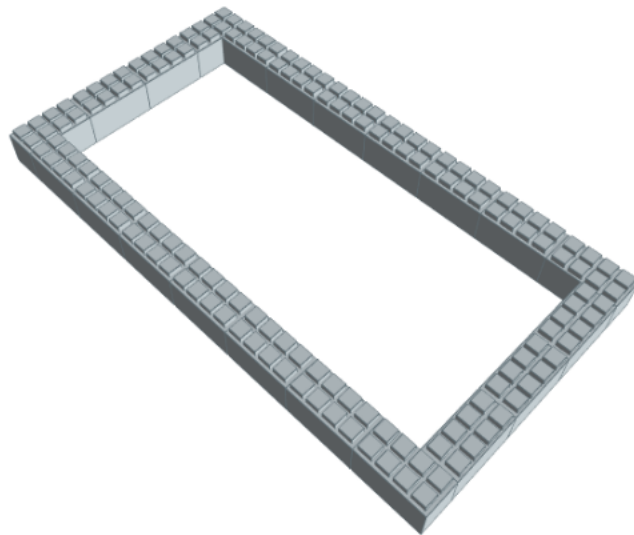

Model: Single Bed Surround Kit
Designer: EverBlock Systems

FULL BLOCKS

Light Grey

63

Total

63

Step #1

Full Block x 21 | Light Grey

Step #1

Full Block x 21 | Light Grey

Step #2

Full Block x 21 | Light Grey

Step #3

Full Block x 21 | Light Grey

Step #3

Full Block x 21 | Light Grey