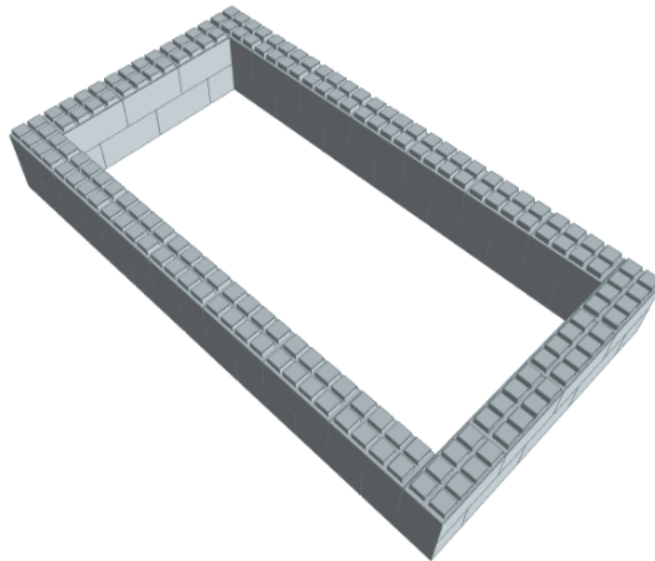

Model: Single Bed Surround Kit
Designer: EverBlock Systems

FULL BLOCKS

Light Grey

63

Total

63

Step #1

Full Block x 21 | Light Grey

Step #1

Full Block x 21 | Light Grey

Step #2

Full Block x 21 | Light Grey

Step #3

Full Block x 21 | Light Grey

Step #3

Full Block x 21 | Light Grey