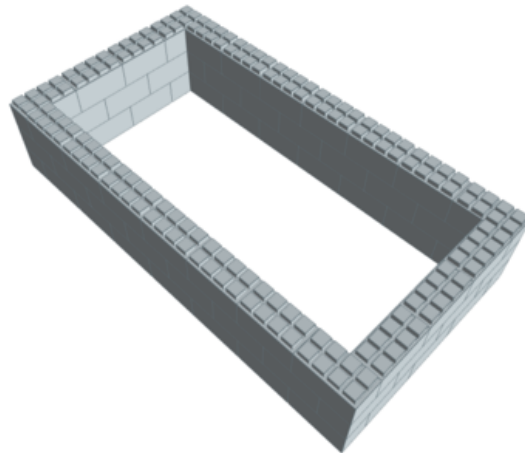

Model: Single Bed Surround Kit
Designer: EverBlock Systems

FULL BLOCKS

Light Grey

63

Total

63

Step #1

Full Block x 21 | Light Grey

Step #1

Full Block x 21 | Light Grey

Step #2

Full Block x 21 | Light Grey

Step #3

Full Block x 21 | Light Grey

Step #3

Full Block x 21 | Light Grey