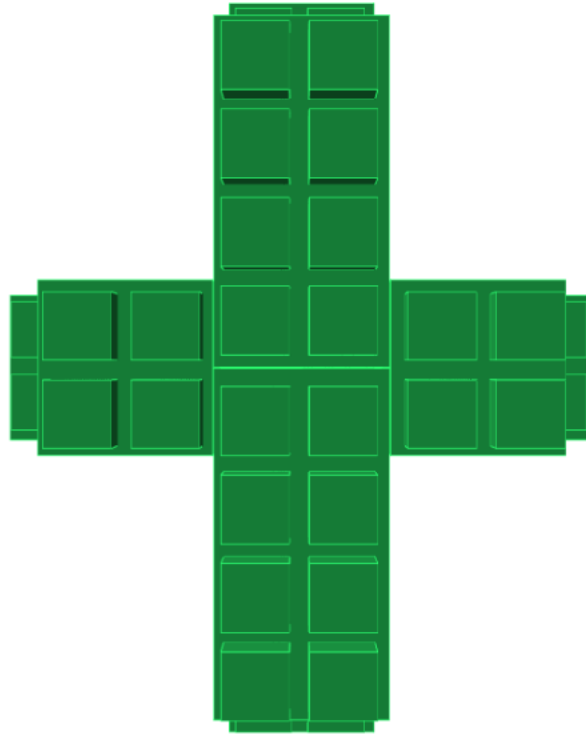

Model: Small Christmas Tree
Designer: EverBlock Systems

FULL BLOCKS

Brown

1

Green

9

Total

10

11

Step #1

Full Block x 1 | Brown
Half Block x 2 | Brown

Step #1

Full Block x 1 | Brown
Half Block x 2 | Brown

Step #2

Full Block x 1 | Green
Half Block x 4 | Green

Step #2

Full Block x 1 | Green
Half Block x 4 | Green

Step #4

Full Block x 2 | Green
Half Block x 2 | Green

Step #4

Full Block x 2 | Green
Half Block x 2 | Green

Step #5

Full Block x 1 | Green
Half Block x 2 | Green

Step #5

Full Block x 1 | Green
Half Block x 2 | Green

Step #7

Half Block x 1 | Red