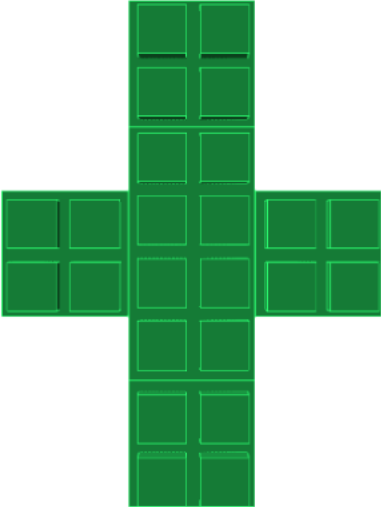

Model: Small Christmas Tree
Designer: EverBlock Systems

FULL BLOCKS

Brown

1

Green

9

Total

10

11

Step #1

Full Block x 1 | Brown
Half Block x 2 | Brown

Step #1

Full Block x 1 | Brown
Half Block x 2 | Brown

Step #2

Full Block x 1 | Green
Half Block x 4 | Green

Step #2

Full Block x 1 | Green
Half Block x 4 | Green

Step #4

Full Block x 2 | Green
Half Block x 2 | Green

Step #4

Full Block x 2 | Green
Half Block x 2 | Green

Step #5

Full Block x 1 | Green
Half Block x 2 | Green