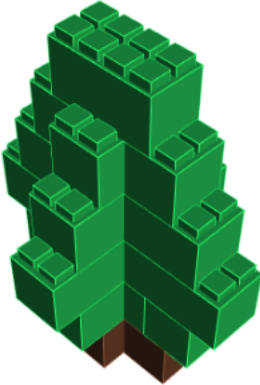

Model: Small Christmas Tree
Designer: EverBlock Systems

FULL BLOCKS

Brown

1

Green

9

Total

10

11

Step #1

Full Block x 1 | Brown
Half Block x 2 | Brown

Step #1

Full Block x 1 | Brown
Half Block x 2 | Brown

Step #2

Full Block x 1 | Green
Half Block x 4 | Green

Step #2

Full Block x 1 | Green
Half Block x 4 | Green

Step #4

Full Block x 2 | Green
Half Block x 2 | Green

Step #4

Full Block x 2 | Green
Half Block x 2 | Green

Step #5

Full Block x 1 | Green
Half Block x 2 | Green

Step #5

Full Block x 1 | Green
Half Block x 2 | Green

Step #7

Half Block x 1 | Red