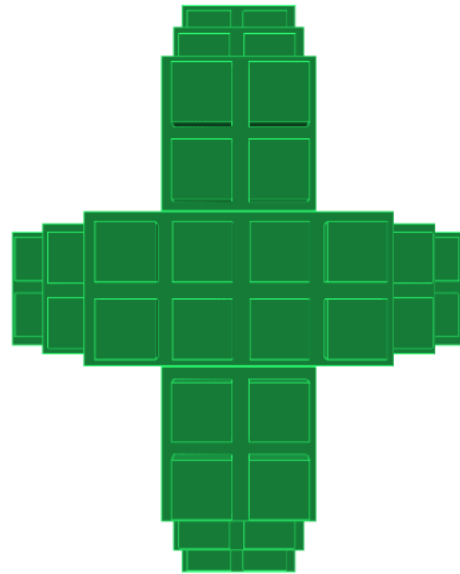

Model: Small Christmas Tree
Designer: EverBlock Systems

FULL BLOCKS

Brown

1

Green

9

Total

10

11

Step #1

Full Block x 1 | Brown
Half Block x 2 | Brown

Step #1

Full Block x 1 | Brown
Half Block x 2 | Brown

Step #2

Full Block x 1 | Green
Half Block x 4 | Green

Step #2

Full Block x 1 | Green
Half Block x 4 | Green

Step #4

Full Block x 2 | Green
Half Block x 2 | Green

Step #4

Full Block x 2 | Green
Half Block x 2 | Green

Step #5

Full Block x 1 | Green
Half Block x 2 | Green

Step #5

Full Block x 1 | Green
Half Block x 2 | Green

Step #7

Half Block x 1 | Red