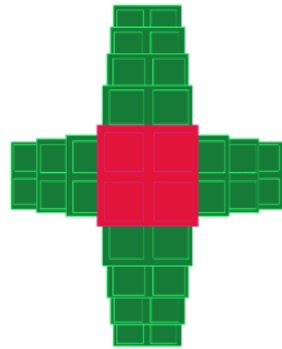

Model: Small Christmas Tree
Designer: EverBlock Systems

FULL BLOCKS

Brown

1

Green

9

Total

10

11

Step #1

Full Block x 1 | Brown
Half Block x 2 | Brown

Step #1

Full Block x 1 | Brown
Half Block x 2 | Brown

Step #2

Full Block x 1 | Green
Half Block x 4 | Green

Step #2

Full Block x 1 | Green
Half Block x 4 | Green

Step #4

Full Block x 2 | Green
Half Block x 2 | Green

Step #4

Full Block x 2 | Green
Half Block x 2 | Green

Step #5

Full Block x 1 | Green
Half Block x 2 | Green

Step #5

Full Block x 1 | Green
Half Block x 2 | Green

Step #7

Half Block x 1 | Red