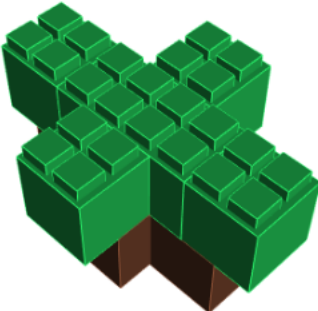

Model: Small Christmas Tree
Designer: EverBlock Systems

FULL BLOCKS

Brown

1

Green

9

Total

10

11

Step #1

Full Block x 1 | Brown
Half Block x 2 | Brown

Step #1

Full Block x 1 | Brown
Half Block x 2 | Brown

Step #2

Full Block x 1 | Green
Half Block x 4 | Green

Step #2

Full Block x 1 | Green
Half Block x 4 | Green

Step #4

Full Block x 2 | Green
Half Block x 2 | Green

Step #4

Full Block x 2 | Green
Half Block x 2 | Green

Step #5

Full Block x 1 | Green
Half Block x 2 | Green