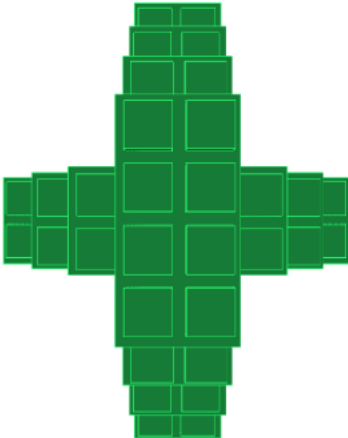

Model: Small Christmas Tree
Designer: EverBlock Systems

FULL BLOCKS

Brown

1

Green

9

Total

10

11

Step #1

Full Block x 1 | Brown
Half Block x 2 | Brown

Step #1

Full Block x 1 | Brown
Half Block x 2 | Brown

Step #2

Full Block x 1 | Green
Half Block x 4 | Green

Step #2

Full Block x 1 | Green
Half Block x 4 | Green

Step #4

Full Block x 2 | Green
Half Block x 2 | Green

Step #4

Full Block x 2 | Green
Half Block x 2 | Green

Step #5

Full Block x 1 | Green
Half Block x 2 | Green

Step #5

Full Block x 1 | Green
Half Block x 2 | Green

Step #7

Half Block x 1 | Red