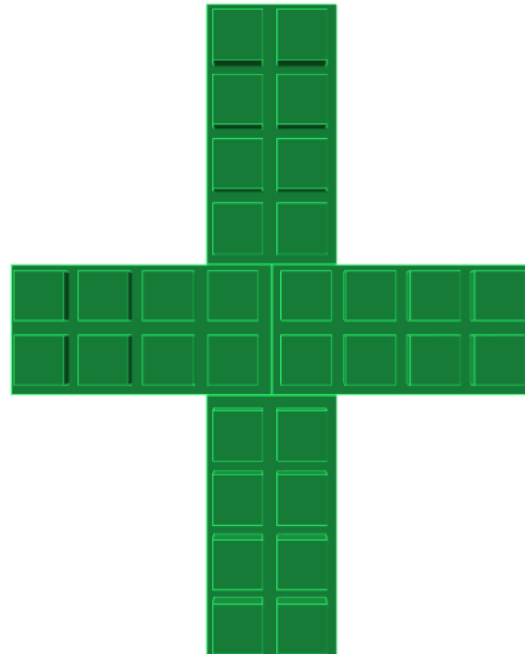

Model: Small Christmas Tree
Designer: EverBlock Systems

FULL BLOCKS

Brown

1

Green

9

Total

10

HALF BLOCKS

Brown

2

Green

8

Red

1

Total

11

Step #1

Full Block x 1 | Brown
Half Block x 2 | Brown

Step #1

Full Block x 1 | Brown
Half Block x 2 | Brown

Step #2

Full Block x 1 | Green
Half Block x 4 | Green

Step #2

Full Block x 1 | Green
Half Block x 4 | Green

Step #4

Full Block x 2 | Green
Half Block x 2 | Green

Step #4

Full Block x 2 | Green
Half Block x 2 | Green

Step #5

Full Block x 1 | Green
Half Block x 2 | Green