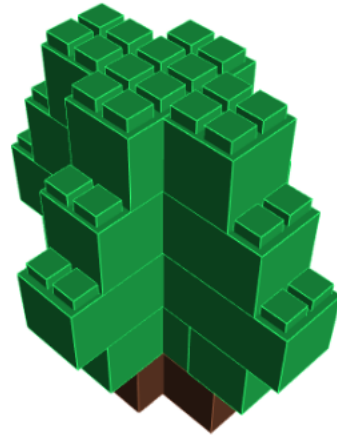

Model: Small Christmas Tree
Designer: EverBlock Systems

FULL BLOCKS

Brown

1

Green

9

Total

10

11

Step #1

Full Block x 1 | Brown
Half Block x 2 | Brown

Step #1

Full Block x 1 | Brown
Half Block x 2 | Brown

Step #2

Full Block x 1 | Green
Half Block x 4 | Green

Step #2

Full Block x 1 | Green
Half Block x 4 | Green

Step #4

Full Block x 2 | Green
Half Block x 2 | Green

Step #4

Full Block x 2 | Green
Half Block x 2 | Green

Step #5

Full Block x 1 | Green
Half Block x 2 | Green

Step #5

Full Block x 1 | Green
Half Block x 2 | Green

Step #7

Half Block x 1 | Red