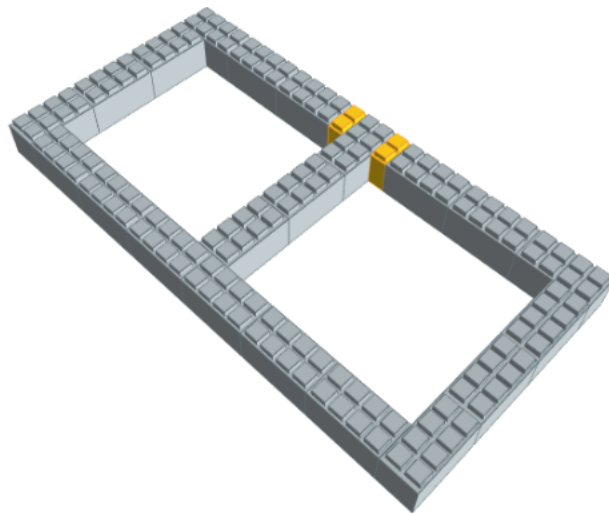

---

**Model:** Twin Bed Frame Kit  
**Designer:** EverBlock Systems

## QUARTER BLOCKS

Yellow

6

**Total**

**6**

Step #1

Full Block x 21 | Light Grey  
Quarter Block x 2 | Yellow

Step #1

Full Block x 21 | Light Grey  
Quarter Block x 2 | Yellow

Step #2

Full Block x 21 | Light Grey  
Quarter Block x 2 | Yellow

Step #2

Full Block x 21 | Light Grey  
Quarter Block x 2 | Yellow

Step #3

Full Block x 21 | Light Grey  
Quarter Block x 2 | Yellow