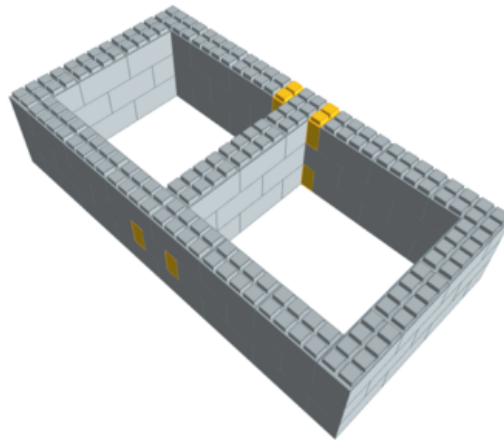

---

**Model:** Twin Bed Frame Kit  
**Designer:** EverBlock Systems

## FULL BLOCKS

Light Grey

63

**Total**

**63**

## QUARTER BLOCKS

Yellow

6

**Total**

**6**

Step #1

Full Block x 21 | Light Grey  
Quarter Block x 2 | Yellow

Step #1