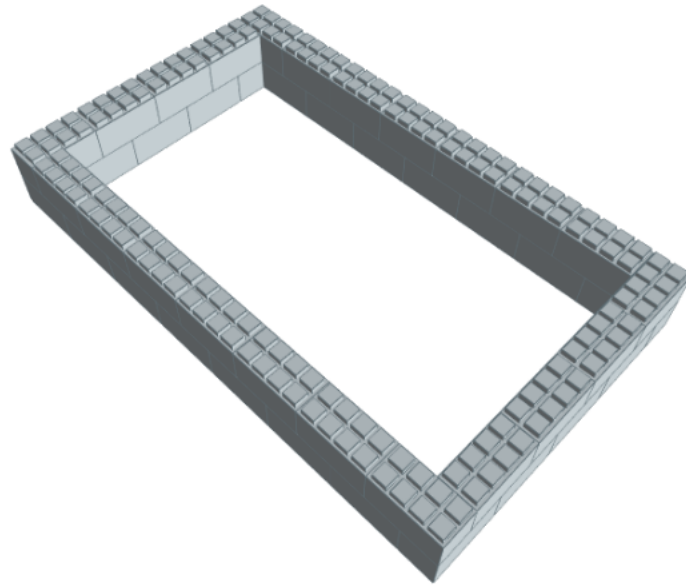

---

**Model:** Twin Bed Surround Kit  
**Designer:** EverBlock Systems

**FULL BLOCKS**

---

Light Grey

66

---

**Total**

**66**

Step #1

Full Block x 22 | Light Grey

Step #1

Full Block x 22 | Light Grey

Step #2

Full Block x 22 | Light Grey

Step #2

Full Block x 22 | Light Grey

Step #3

Full Block x 22 | Light Grey

Step #3

Full Block x 22 | Light Grey