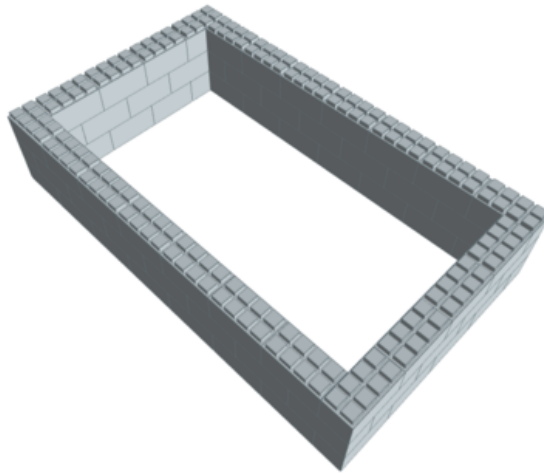

---

**Model:** Twin Bed Surround Kit  
**Designer:** EverBlock Systems

**FULL BLOCKS**

---

Light Grey

66

---

**Total**

**66**

Step #1

Full Block x 22 | Light Grey

Step #1

Full Block x 22 | Light Grey

Step #2

Full Block x 22 | Light Grey

Step #2

Full Block x 22 | Light Grey

Step #3

Full Block x 22 | Light Grey

Step #3

Full Block x 22 | Light Grey