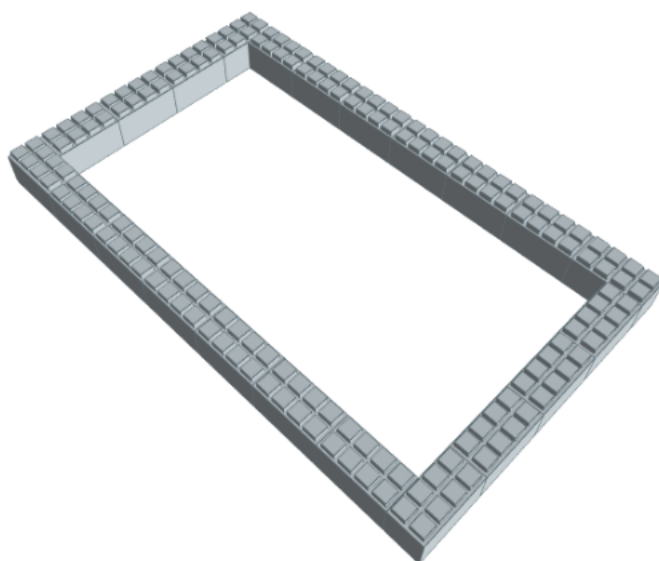

---

**Model:** Twin Bed Surround Kit  
**Designer:** EverBlock Systems

**FULL BLOCKS**

---

Light Grey

66

---

**Total**

**66**

Step #1

Full Block x 22 | Light Grey

Step #1

Full Block x 22 | Light Grey

Step #2

Full Block x 22 | Light Grey

Step #2

Full Block x 22 | Light Grey

Step #3

Full Block x 22 | Light Grey

Step #3

Full Block x 22 | Light Grey