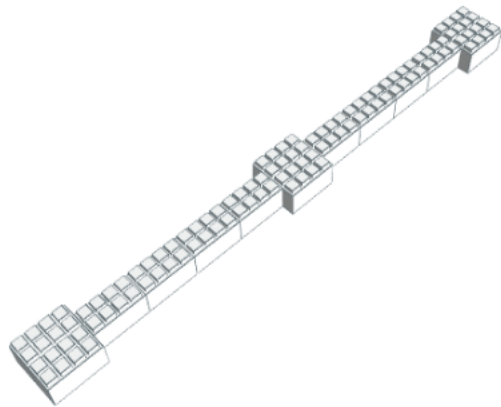

---

**Model:** EverBlock 11' x 7' Wall Kit

**Designer:** EverBlock Systems

**FULL BLOCKS**

White

182

**Total****182****LINE BLOCKS**

White

14

**Total****14****QUARTER BLOCKS**

White

28

**Total****28****FINISHING CAP**

White

14

**Total****14**

Step #1

Full Block x 14 | White

Step #2

Full Block x 12 | White  
Line Block x 2 | White  
Quarter Block x 4 | White

Step #2

Full Block x 12 | White  
Line Block x 2 | White  
Quarter Block x 4 | White

Step #4

Full Block x 12 | White  
Line Block x 2 | White  
Quarter Block x 4 | White

Step #4

Full Block x 12 | White  
Line Block x 2 | White  
Quarter Block x 4 | White

Step #6

Full Block x 12 | White  
Line Block x 2 | White  
Quarter Block x 4 | White