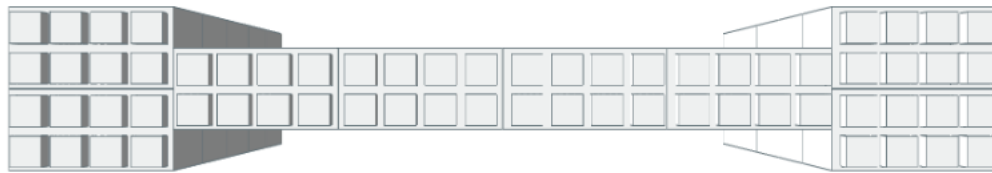

Model: EverBlock 6' x 7' Wall Kit

Designer: EverBlock Systems

FULL BLOCKS

White

105

Total**105****QUARTER BLOCKS**

White

28

Total**28****FINISHING CAP**

White

8

Total**8**

Step #1

Full Block x 8 | White

Step #2

Full Block x 7 | White
Quarter Block x 4 | White

Step #2

Full Block x 7 | White
Quarter Block x 4 | White

Step #4

Full Block x 7 | White
Quarter Block x 4 | White

Step #4

Full Block x 7 | White
Quarter Block x 4 | White

Step #5

Full Block x 8 | White

Step #6

Full Block x 7 | White
Quarter Block x 4 | White

Step #6

Full Block x 7 | White
Quarter Block x 4 | White

Step #8

Full Block x 7 | White
Quarter Block x 4 | White

Step #8

Full Block x 7 | White
Quarter Block x 4 | White