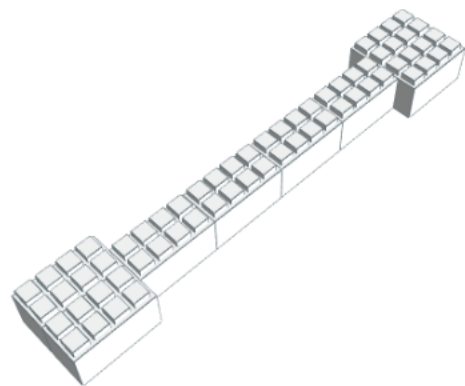

Model: EverBlock 6' x 7' Wall Kit

Designer: EverBlock Systems

FULL BLOCKS

White

105

Total**105****QUARTER BLOCKS**

White

28

Total**28****FINISHING CAP**

White

8

Total**8**

Step #1

Full Block x 8 | White

Step #2

Full Block x 7 | White
Quarter Block x 4 | White

Step #2

Full Block x 7 | White
Quarter Block x 4 | White

Step #4

Full Block x 7 | White
Quarter Block x 4 | White

Step #4

Full Block x 7 | White
Quarter Block x 4 | White

Step #5

Full Block x 8 | White