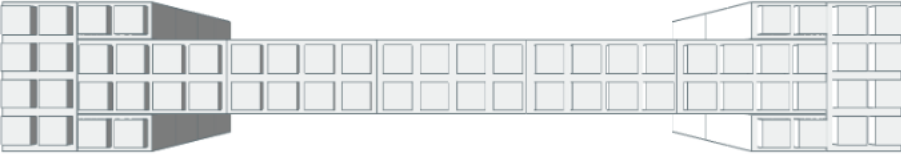

Model: EverBlock 6' x 7' Wall Kit

Designer: EverBlock Systems

FULL BLOCKS

White

105

Total**105****QUARTER BLOCKS**

White

28

Total**28****FINISHING CAP**

White

8

Total**8**

Step #1

Full Block x 8 | White

Step #2

Full Block x 7 | White
Quarter Block x 4 | White

Step #2

Full Block x 7 | White
Quarter Block x 4 | White

Step #4

Full Block x 7 | White
Quarter Block x 4 | White

Step #4

Full Block x 7 | White
Quarter Block x 4 | White

Step #5

Full Block x 8 | White

Step #6

Full Block x 7 | White
Quarter Block x 4 | White

Step #6

Full Block x 7 | White
Quarter Block x 4 | White

Step #8

Full Block x 7 | White
Quarter Block x 4 | White

Step #8

Full Block x 7 | White
Quarter Block x 4 | White