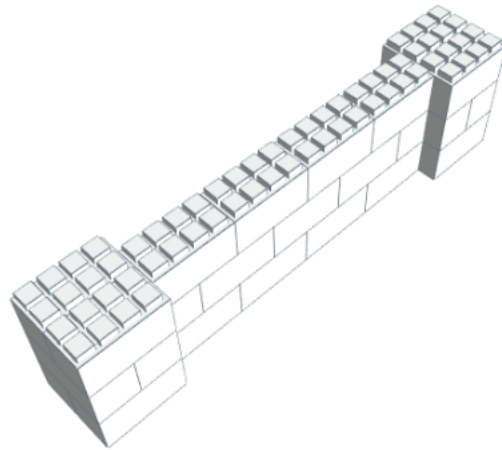

Model: EverBlock 6' x 7' Wall Kit

Designer: EverBlock Systems

FULL BLOCKS

White

105

Total**105****QUARTER BLOCKS**

White

28

Total**28****FINISHING CAP**

White

8

Total**8**

Step #1

Full Block x 8 | White

Step #2

Full Block x 7 | White
Quarter Block x 4 | White

Step #2

Full Block x 7 | White
Quarter Block x 4 | White

Step #4

Full Block x 7 | White
Quarter Block x 4 | White

Step #4

Full Block x 7 | White
Quarter Block x 4 | White

Step #5

Full Block x 8 | White