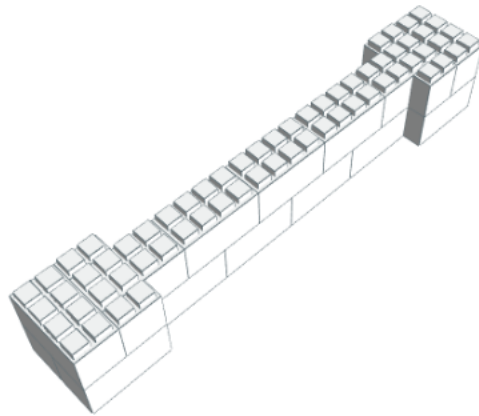

Model: EverBlock 6' x 7' Wall Kit

Designer: EverBlock Systems

FULL BLOCKS

White

105

Total**105****QUARTER BLOCKS**

White

28

Total**28****FINISHING CAP**

White

8

Total**8**

Step #1

Full Block x 8 | White

Step #2

Full Block x 7 | White
Quarter Block x 4 | White

Step #2

Full Block x 7 | White
Quarter Block x 4 | White

Step #4

Full Block x 7 | White
Quarter Block x 4 | White

Step #4

Full Block x 7 | White
Quarter Block x 4 | White

Step #5

Full Block x 8 | White