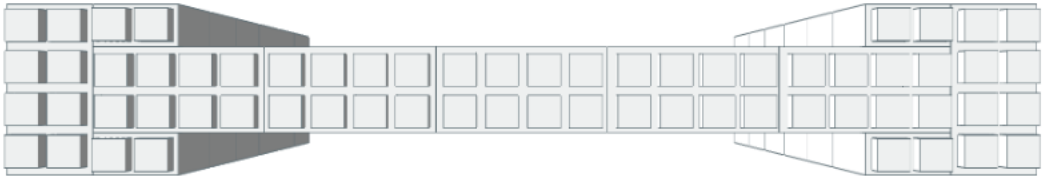

Model: EverBlock 6' x 7' Wall Kit

Designer: EverBlock Systems

FULL BLOCKS

White

105

Total**105****QUARTER BLOCKS**

White

28

Total**28****FINISHING CAP**

White

8

Total**8**

Step #1

Full Block x 8 | White

Step #2

Full Block x 7 | White
Quarter Block x 4 | White

Step #2

Full Block x 7 | White
Quarter Block x 4 | White

Step #4

Full Block x 7 | White
Quarter Block x 4 | White

Step #4

Full Block x 7 | White
Quarter Block x 4 | White

Step #5

Full Block x 8 | White

Step #6

Full Block x 7 | White
Quarter Block x 4 | White

Step #6

Full Block x 7 | White
Quarter Block x 4 | White

Step #8

Full Block x 7 | White
Quarter Block x 4 | White

Step #8

Full Block x 7 | White
Quarter Block x 4 | White