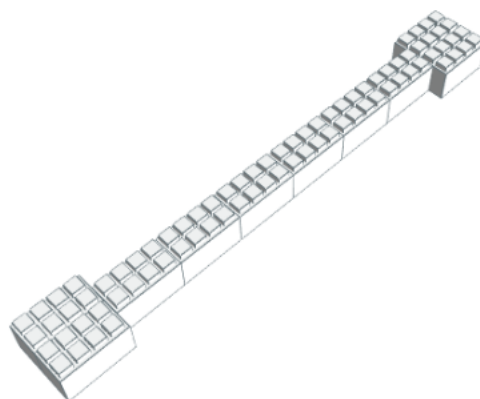

---

**Model:** EverBlock 8' x 7' Wall Kit

**Designer:** EverBlock Systems

**FULL BLOCKS**

White

133

**Total****133****QUARTER BLOCKS**

White

28

**Total****28****FINISHING CAP**

White

10

**Total****10**

Step #1

Full Block x 10 | White

Step #2

Full Block x 9 | White  
Quarter Block x 4 | White

Step #2

Full Block x 9 | White  
Quarter Block x 4 | White

Step #3

Full Block x 10 | White

Step #4

Full Block x 9 | White  
Quarter Block x 4 | White

Step #4

Full Block x 9 | White  
Quarter Block x 4 | White

Step #5

Full Block x 10 | White

Step #6

Full Block x 9 | White  
Quarter Block x 4 | White

Step #6

Full Block x 9 | White  
Quarter Block x 4 | White

Step #7