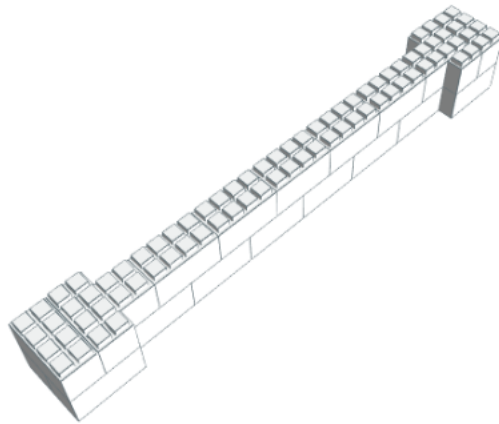

---

**Model:** EverBlock 8' x 7' Wall Kit

**Designer:** EverBlock Systems

**FULL BLOCKS**

White

133

**Total****133****QUARTER BLOCKS**

White

28

**Total****28****FINISHING CAP**

White

10

**Total****10**

Step #1

Full Block x 10 | White

Step #2

Full Block x 9 | White  
Quarter Block x 4 | White

Step #2

Full Block x 9 | White  
Quarter Block x 4 | White

Step #3

Full Block x 10 | White

Step #4

Full Block x 9 | White  
Quarter Block x 4 | White

Step #4

Full Block x 9 | White  
Quarter Block x 4 | White

Step #5

Full Block x 10 | White

Step #6

Full Block x 9 | White  
Quarter Block x 4 | White

Step #6

Full Block x 9 | White  
Quarter Block x 4 | White

Step #7