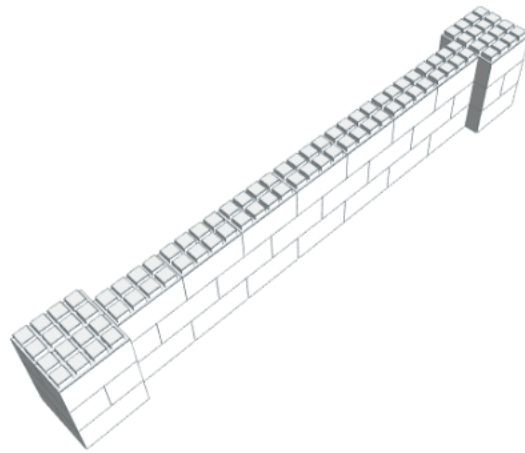

Model: EverBlock 9' x 7' Wall Kit

Designer: EverBlock Systems

FULL BLOCKS

White

147

Total

147

QUARTER BLOCKS

11

Step #1

Full Block x 11 | White

Step #2

Full Block x 10 | White
Quarter Block x 4 | White

Step #2

Full Block x 10 | White
Quarter Block x 4 | White

Step #3

Full Block x 11 | White

Step #4

Full Block x 10 | White
Quarter Block x 4 | White

Step #4

Full Block x 10 | White
Quarter Block x 4 | White

Step #5

Full Block x 11 | White

Step #6