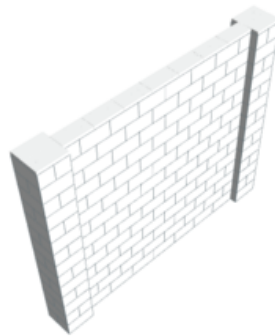

Model: EverBlock 9' x 7' Wall Kit

Designer: EverBlock Systems

FULL BLOCKS

White

147

Total

147

QUARTER BLOCKS

11

Step #1

Full Block x 11 | White

Step #2

Full Block x 10 | White
Quarter Block x 4 | White

Step #2

Full Block x 10 | White
Quarter Block x 4 | White

Step #3