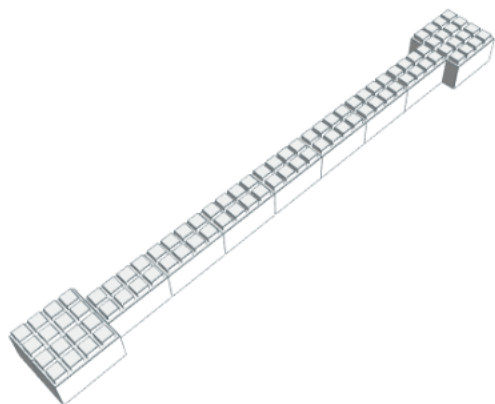

Model: EverBlock 9' x 7' Wall Kit

Designer: EverBlock Systems

FULL BLOCKS

White

147

Total

147

QUARTER BLOCKS

White

28

Total

28

FINISHING CAP

White

11

Total

11

Step #1

Full Block x 11 | White

Step #2

Full Block x 10 | White
Quarter Block x 4 | White

Step #2

Full Block x 10 | White
Quarter Block x 4 | White

Step #3

Full Block x 11 | White

Step #4

Full Block x 10 | White
Quarter Block x 4 | White

Step #4

Full Block x 10 | White
Quarter Block x 4 | White

Step #5

Full Block x 11 | White

Step #6