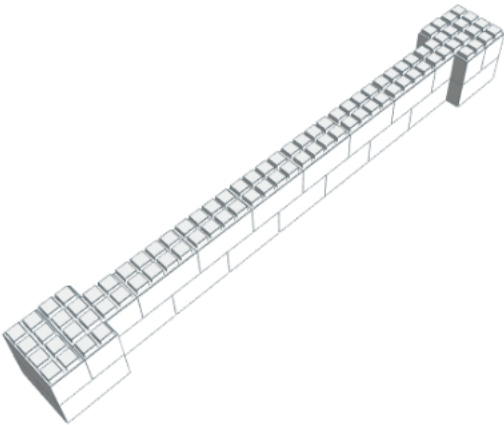

Model: EverBlock 9' x 7' Wall Kit

Designer: EverBlock Systems

FULL BLOCKS

White

147

Total

147

QUARTER BLOCKS

11

Step #1

Full Block x 11 | White

Step #2

Full Block x 10 | White
Quarter Block x 4 | White

Step #2

Full Block x 10 | White
Quarter Block x 4 | White

Step #3

Full Block x 11 | White

Step #4

Full Block x 10 | White
Quarter Block x 4 | White

Step #4

Full Block x 10 | White
Quarter Block x 4 | White

Step #5

Full Block x 11 | White

Step #6

Full Block x 10 | White
Quarter Block x 4 | White

Step #6

Full Block x 10 | White
Quarter Block x 4 | White

Step #7

Full Block x 11 | White

Step #8

Full Block x 10 | White
Quarter Block x 4 | White

Step #8